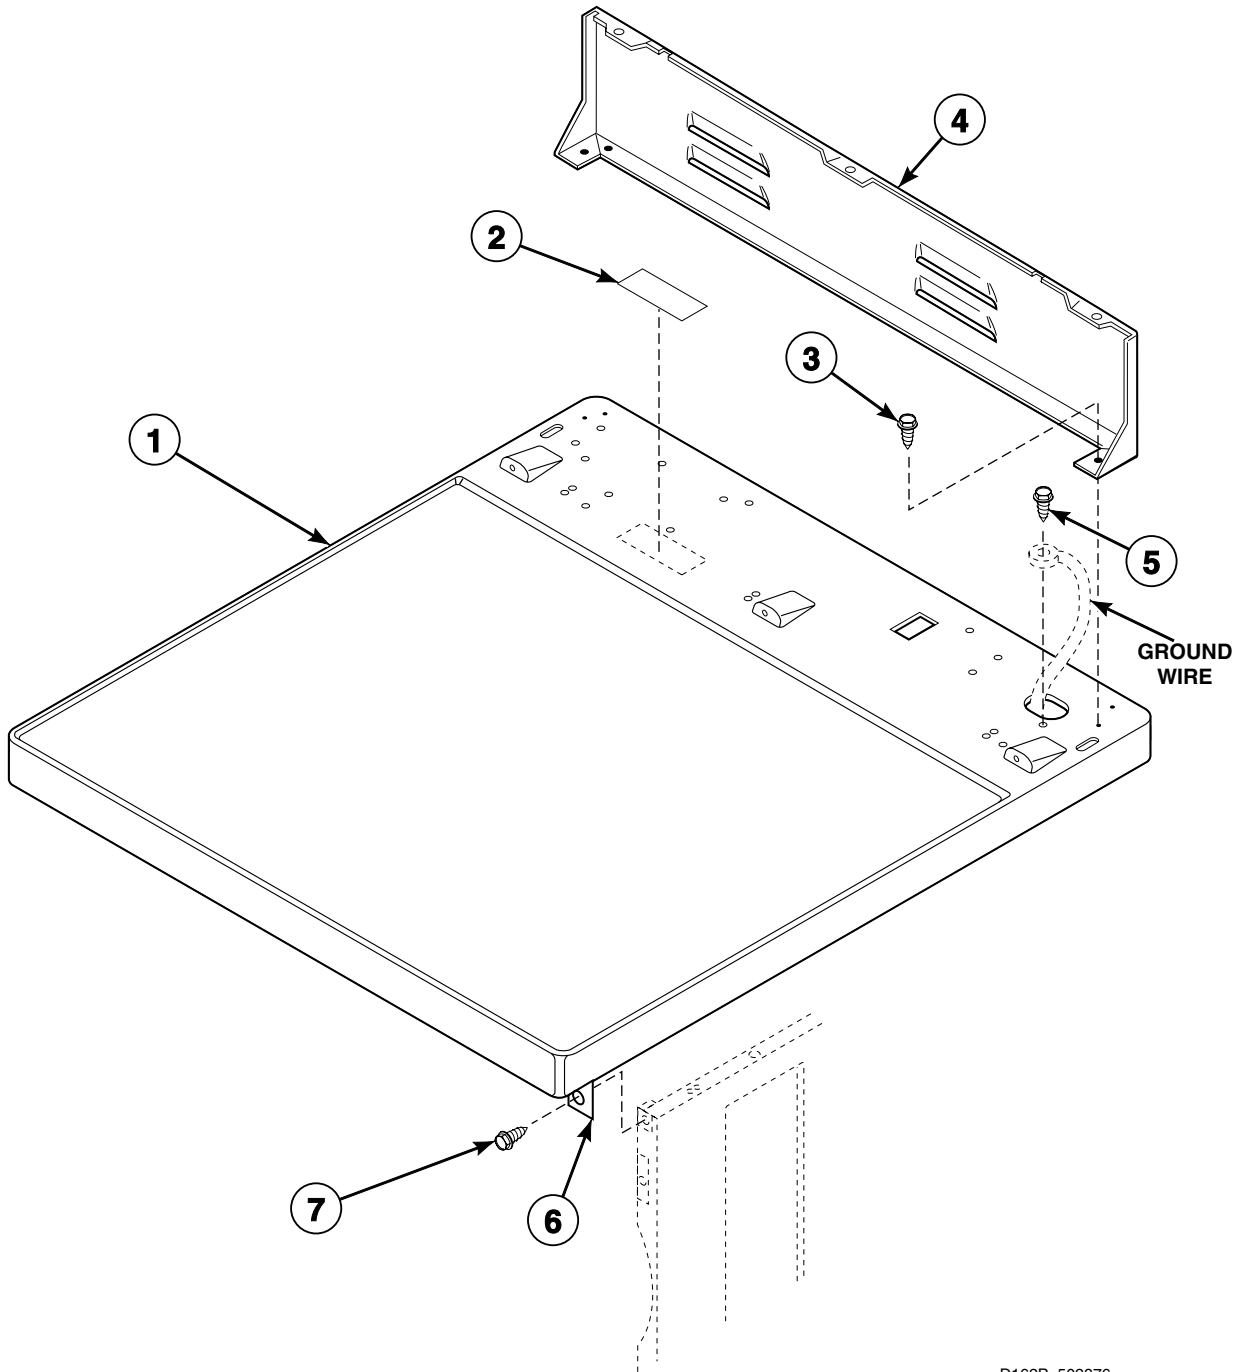

Top Panel and Hood Back Panel

D162P_502376