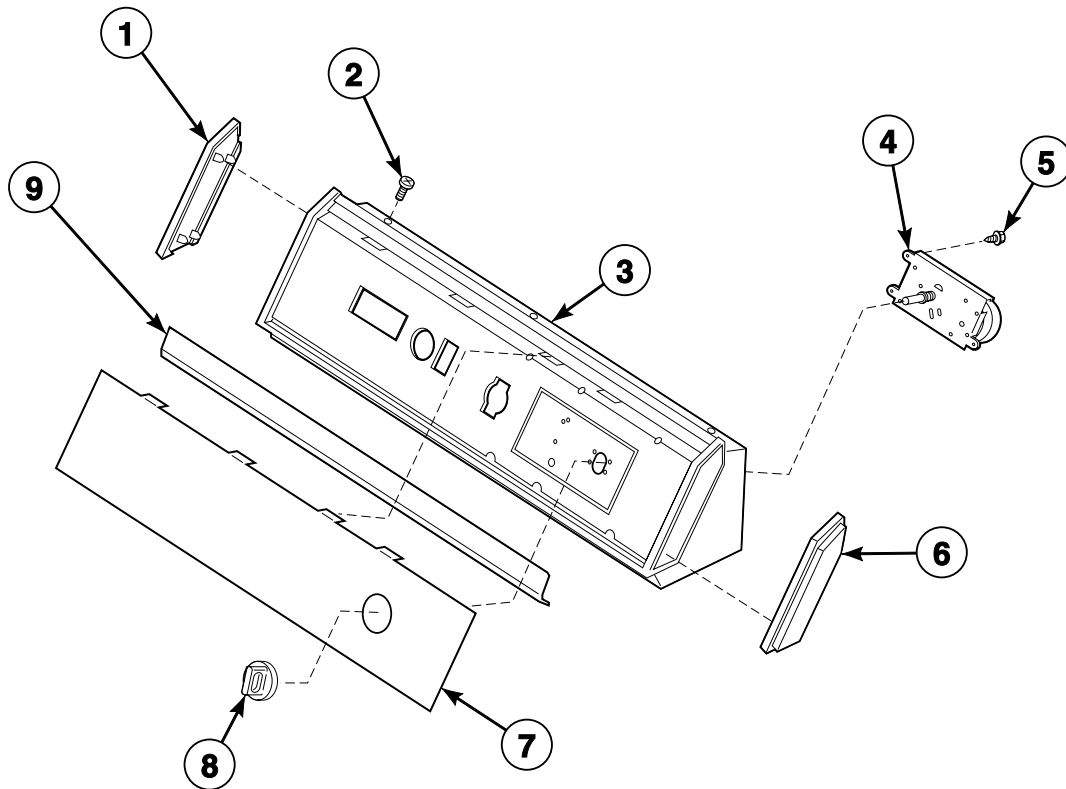

Graphic Panel, Control Hood and Controls - 1 and 2 Cycle Timers

Models AEM377, AEM397, AEM407, AEM427, AGM379, AGM399, AGM409 and AGM429

DRY1962P_502376

AGM1 P2

© Copyright, Alliance Laundry Systems LLC – DO NOT COPY or TRANSMIT