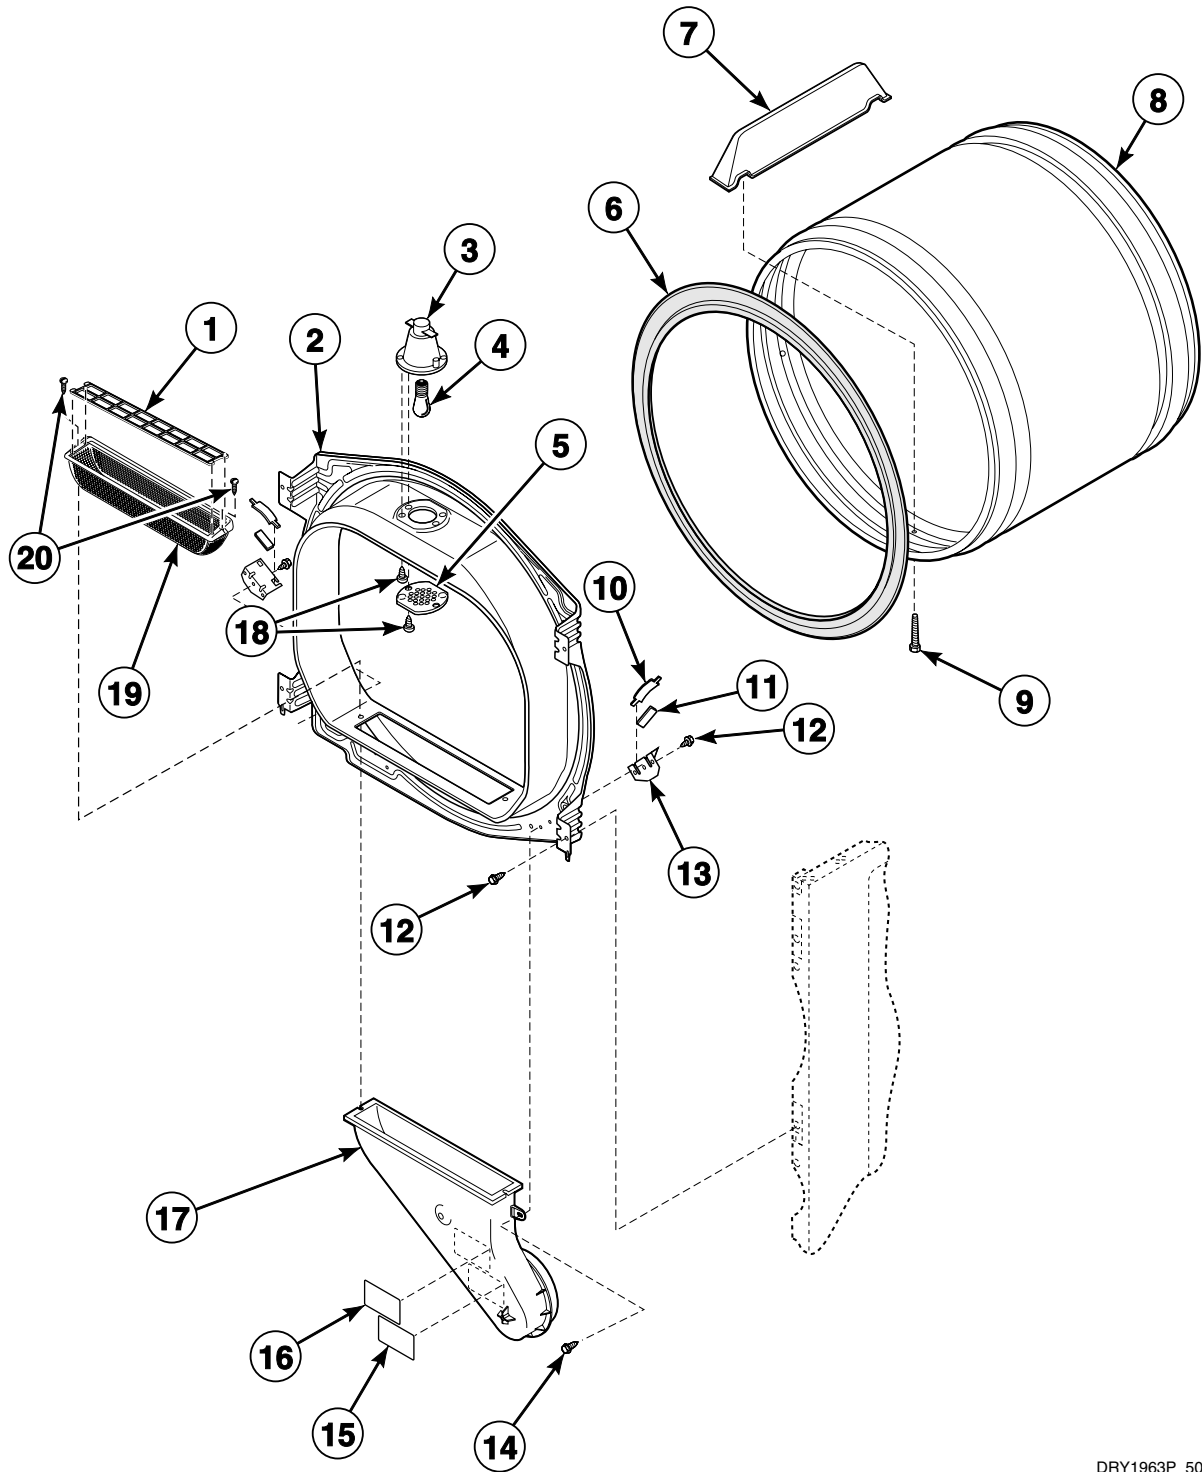

© Copyright, Alliance Laundry Systems LLC – DO NOT COPY or TRANSMIT

Lower Access Panel, Front Panel and Seal

D165P_502376

AGM1 P7

Motor, Exhaust Fan and Belt

DRY1918P_502376

AGM1 P8

Front Bulkhead, Air Duct, Felt Seal and Cylinder