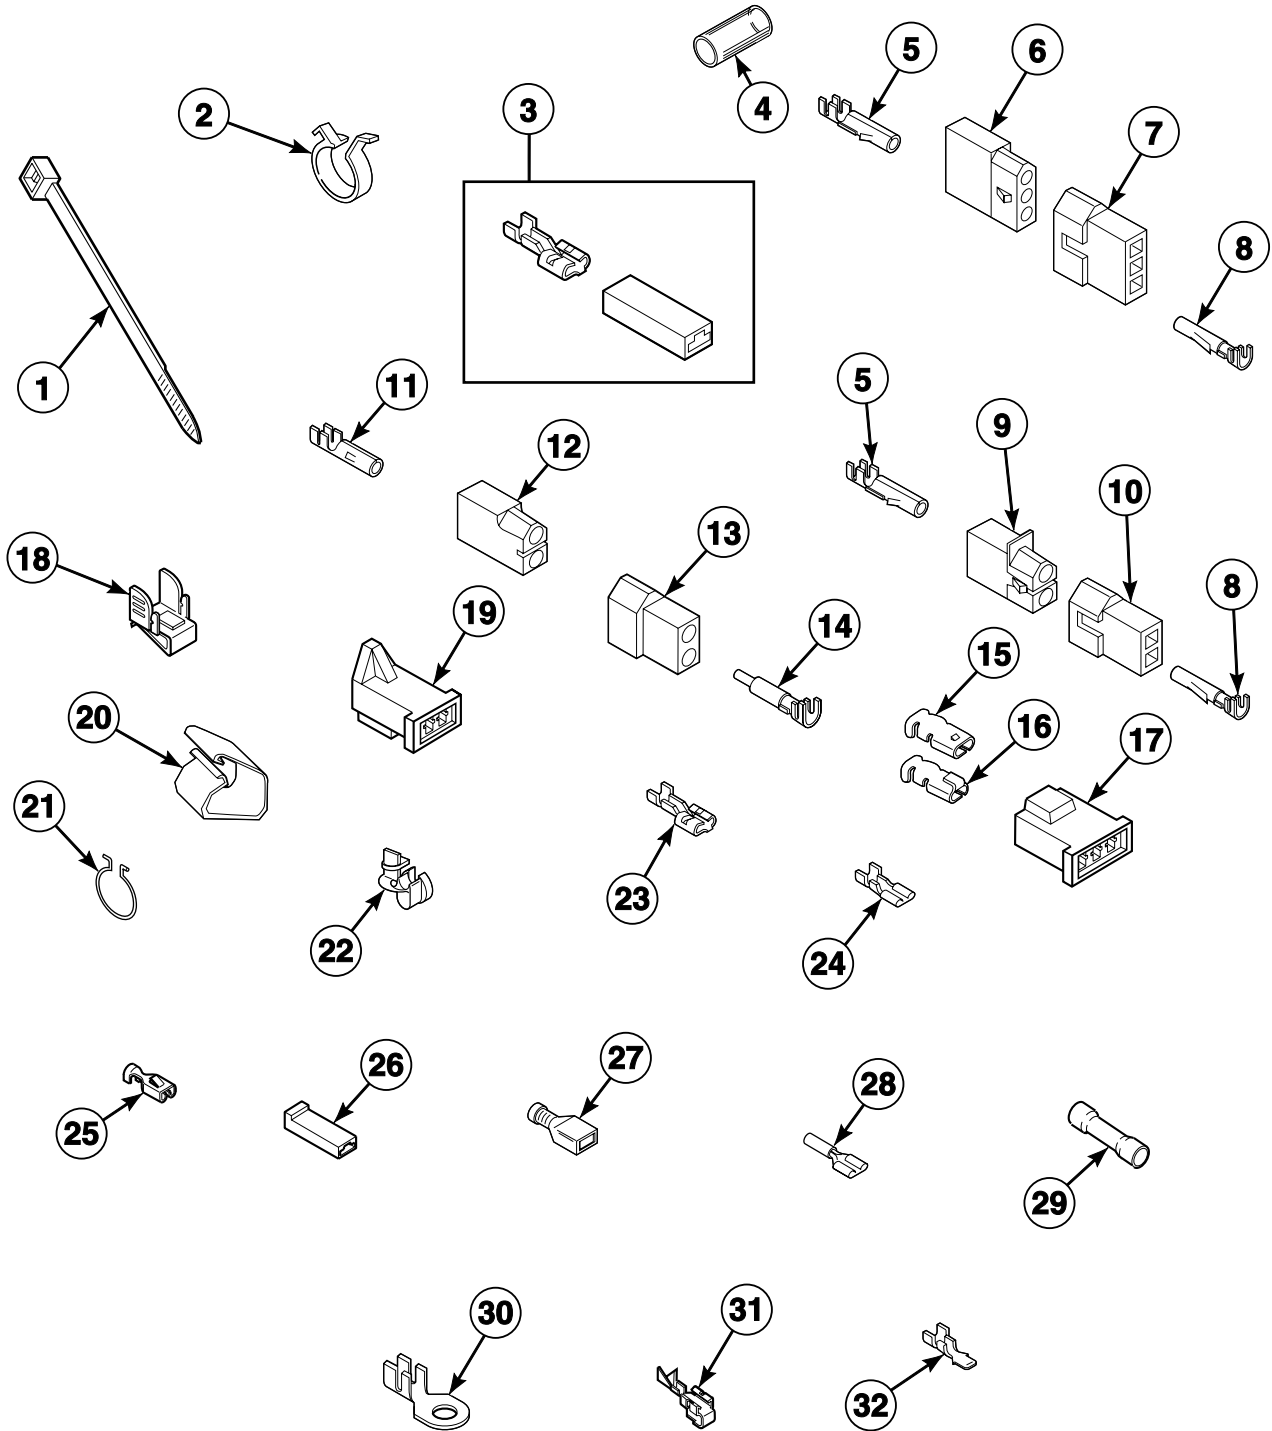

Terminals

DRY1919P_502376

AGM1 P16

© Copyright, Alliance Laundry Systems LLC – DO NOT COPY or TRANSMIT