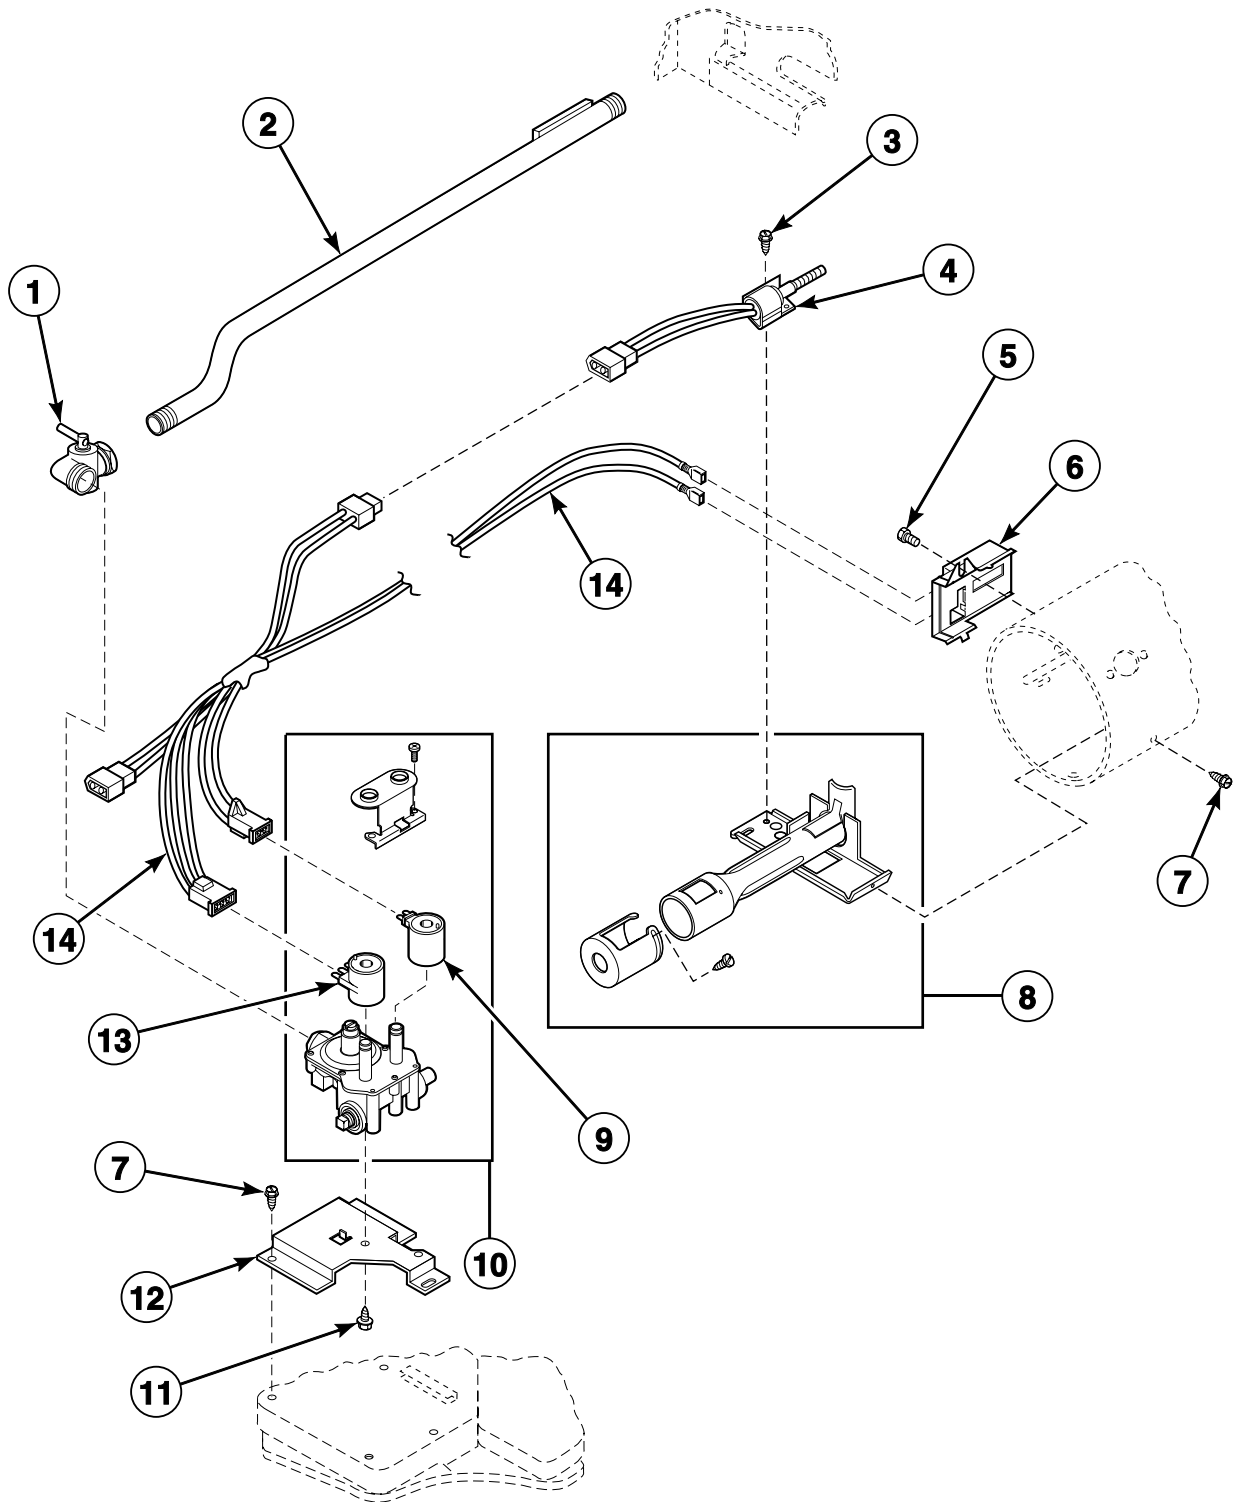

Gas Valve and Igniter

Gas Models

D137P_502376

AGM1 P13

© Copyright, Alliance Laundry Systems LLC – DO NOT COPY or TRANSMIT