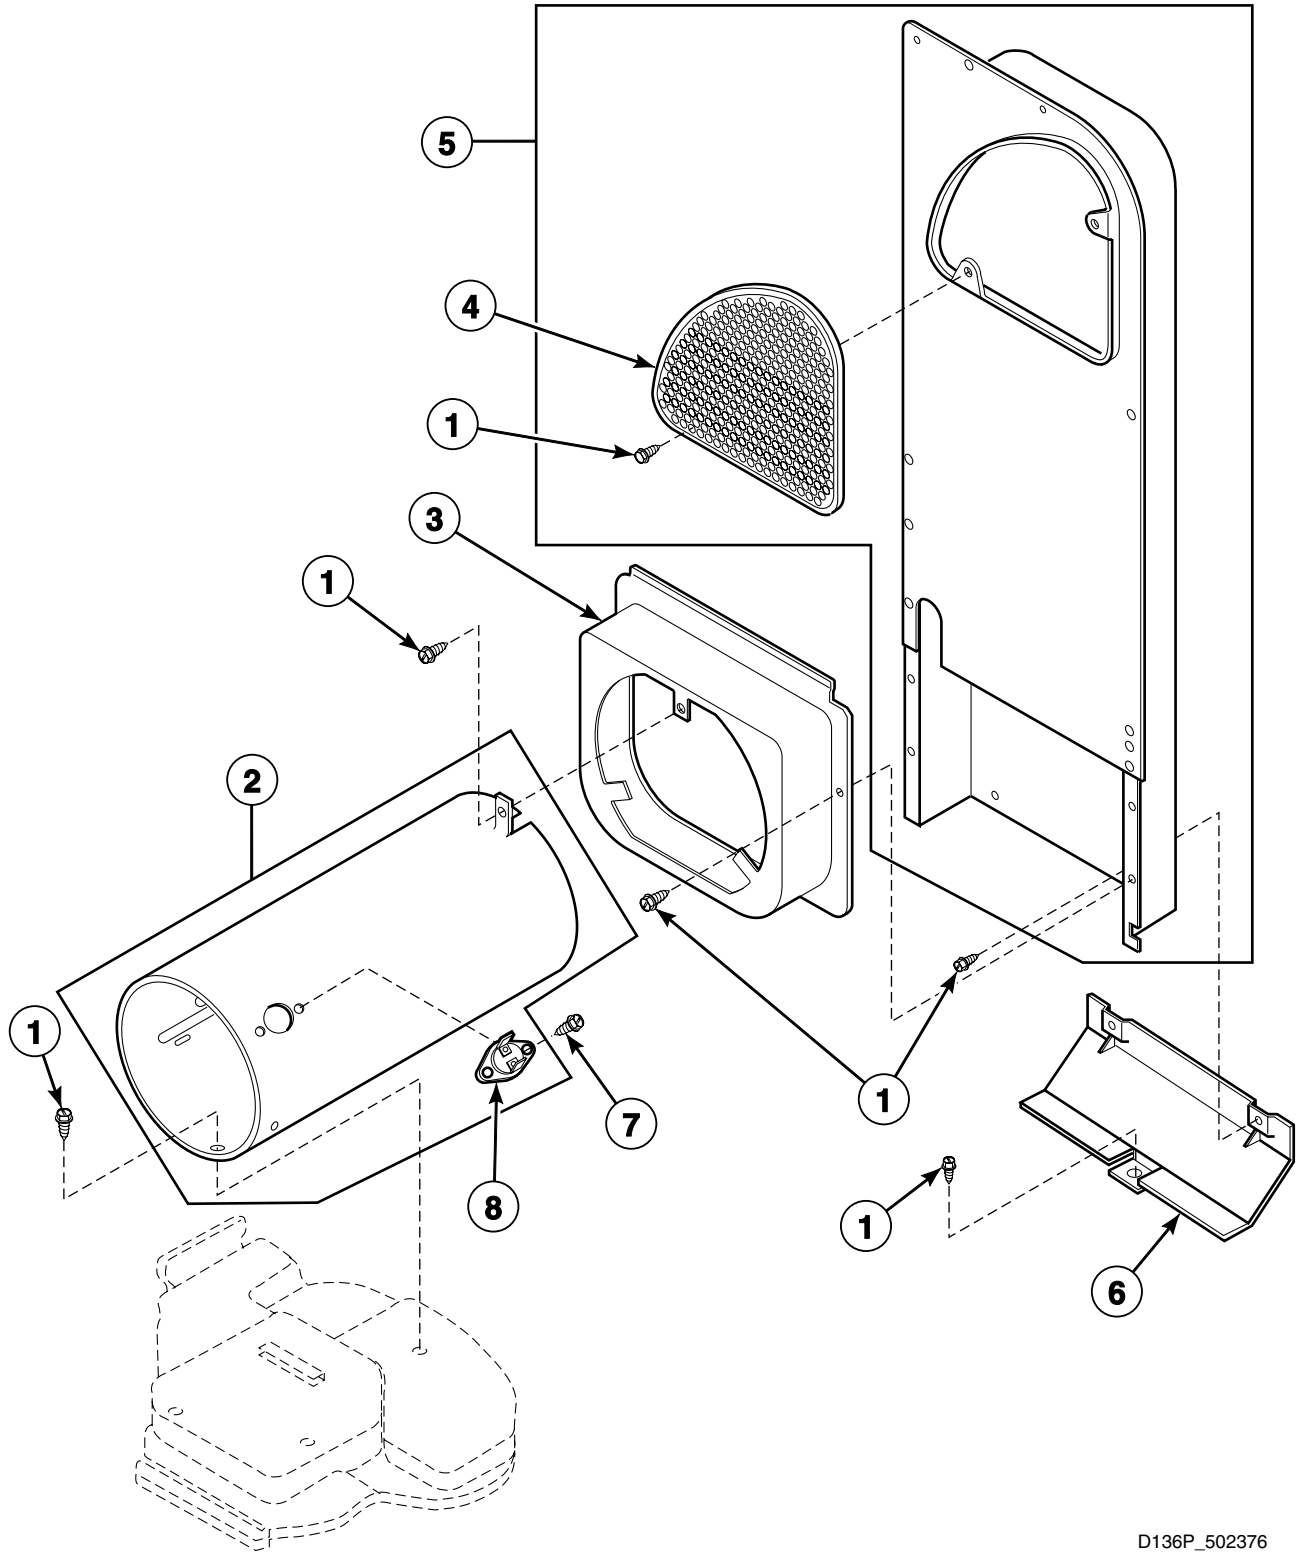

Heater Duct Assembly - Gas Models

D136P_502376

AGM1 P12