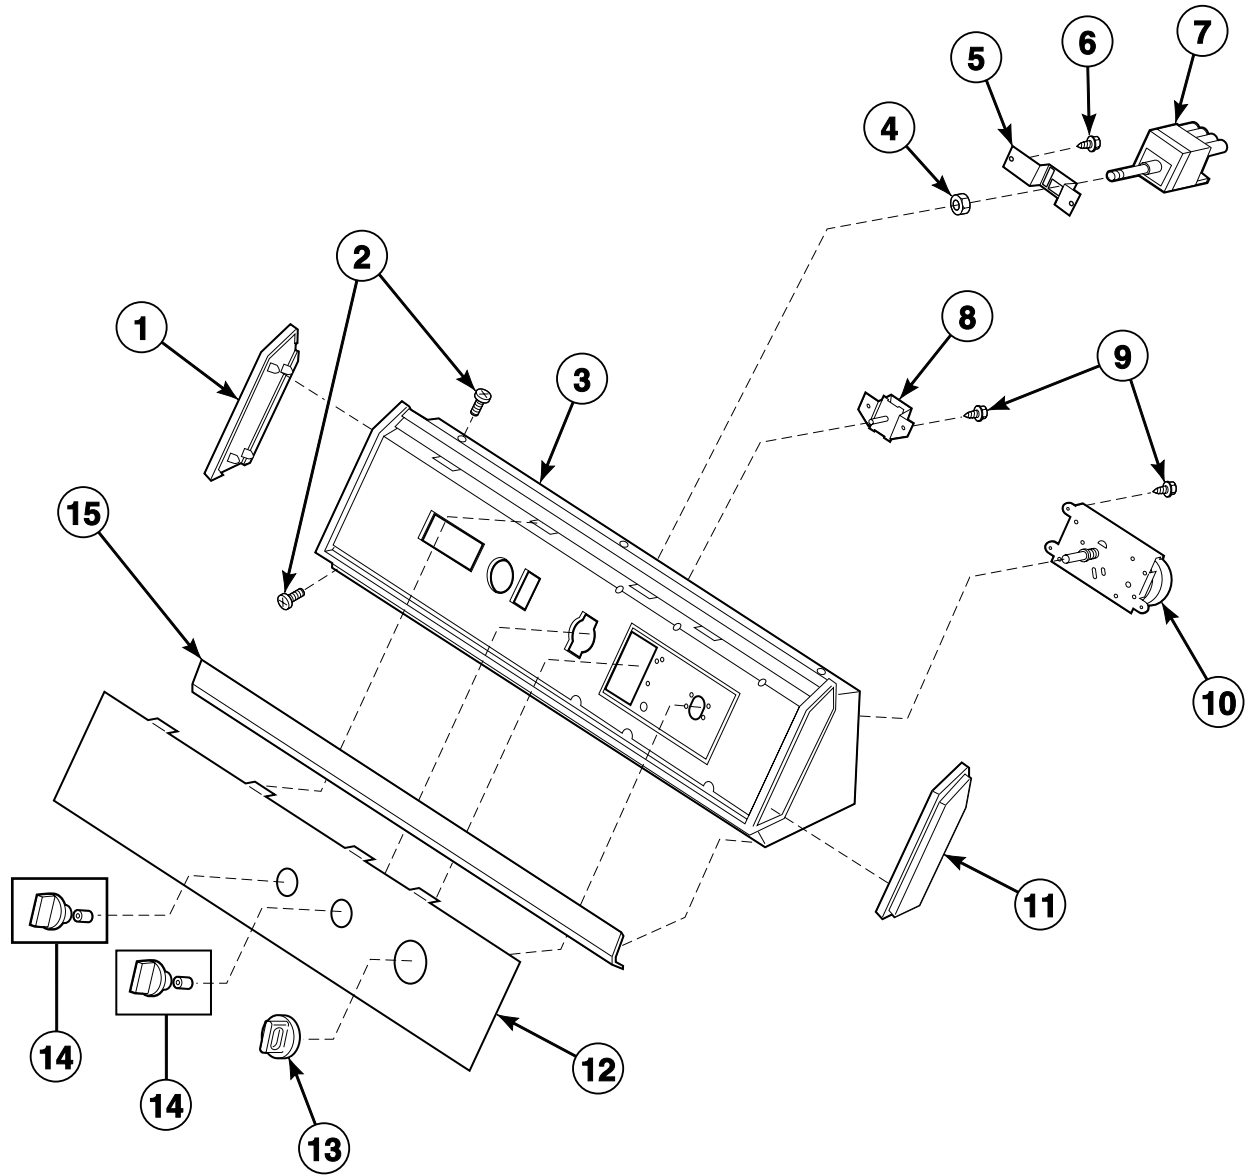

Graphic Panel, Control Hood and Controls - 3 Cycle Timer

Models AEM477, AEM497, AGM479, AGM499 and AGM499*299D4

D157P_502376

AGM1 P3

© Copyright, Alliance Laundry Systems LLC – DO NOT COPY or TRANSMIT