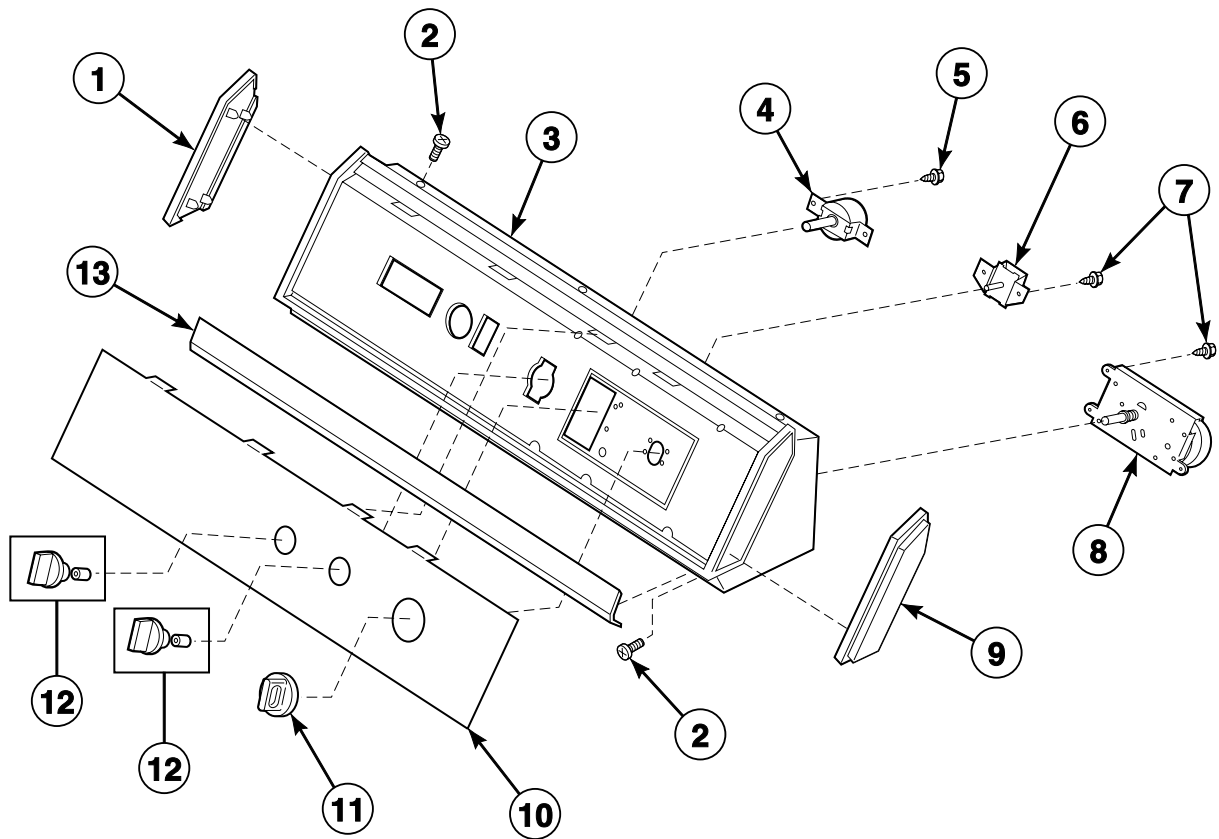

Models AEM477, AEM497, AGM479, AGM499 and AGM499*299D4

D157P_502376

AGM1 P3

© Copyright, Alliance Laundry Systems LLC – DO NOT COPY or TRANSMIT

Graphic Panel, Control Hood and Controls - 5 Cycle Timer

Models AEM697 and AGM699