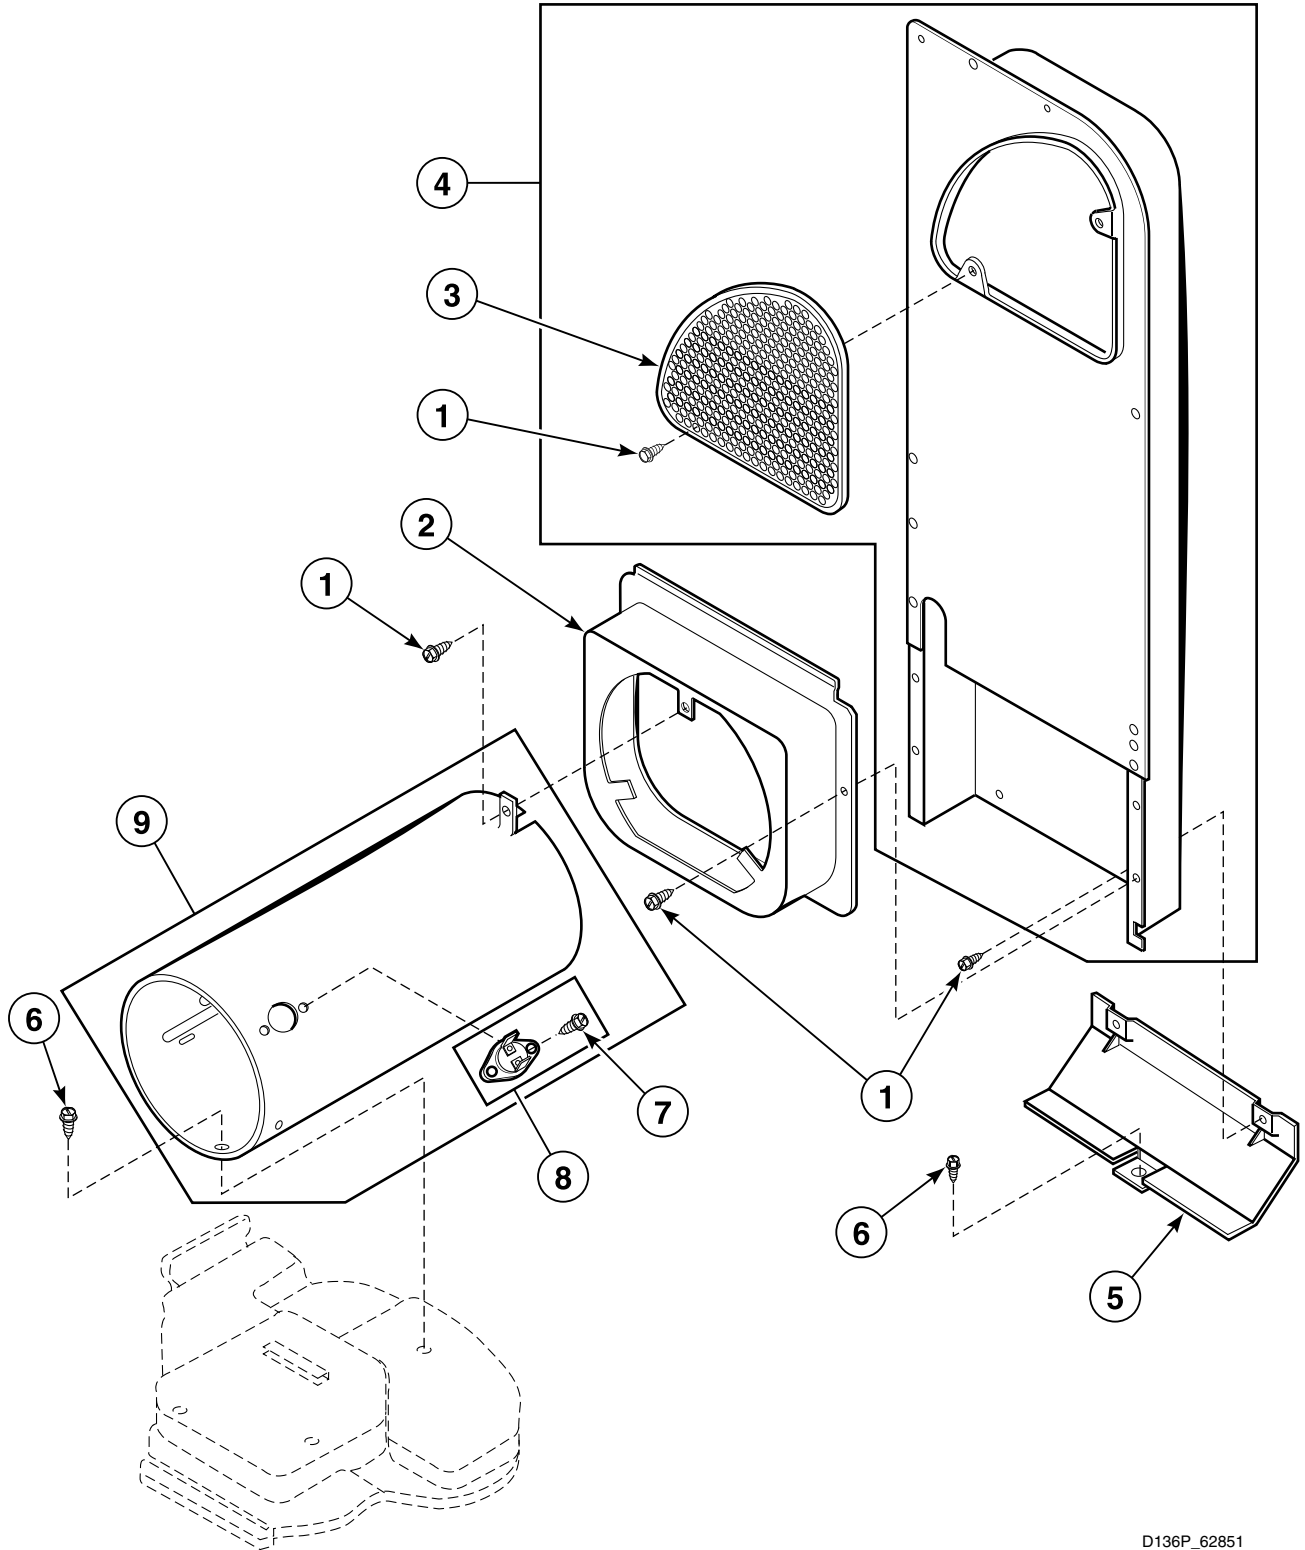

Heat Duct - Gas Models

D136P_62851

EG1 P20