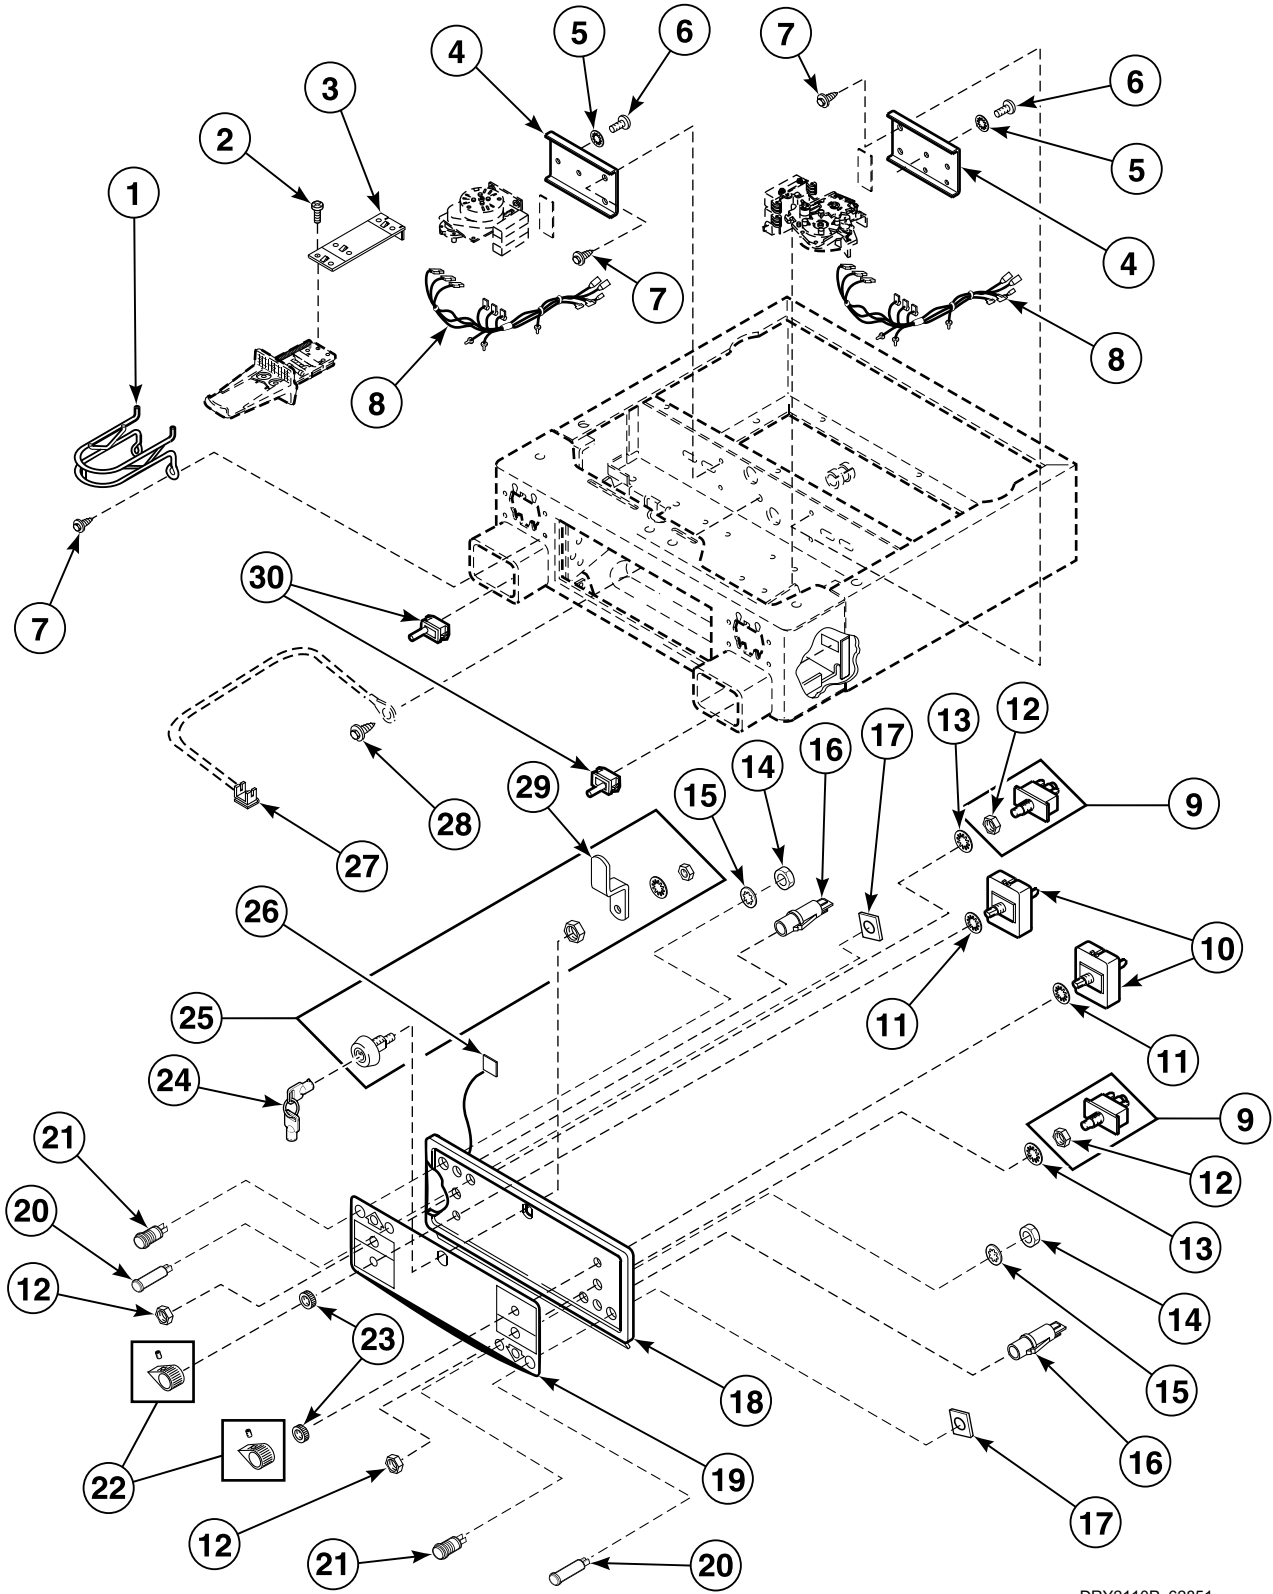

DRY2110P_62851

EG1 P3

Control Panel, Control and Cabinet - Coin Drop Models

Models Through Serial No. 9609103021

Models EE5807, EE5817, EE5907, EE5917, EE6907, EE6917, EG5809, EG5819, EG5909, EG5919, EG6909 and EG6919