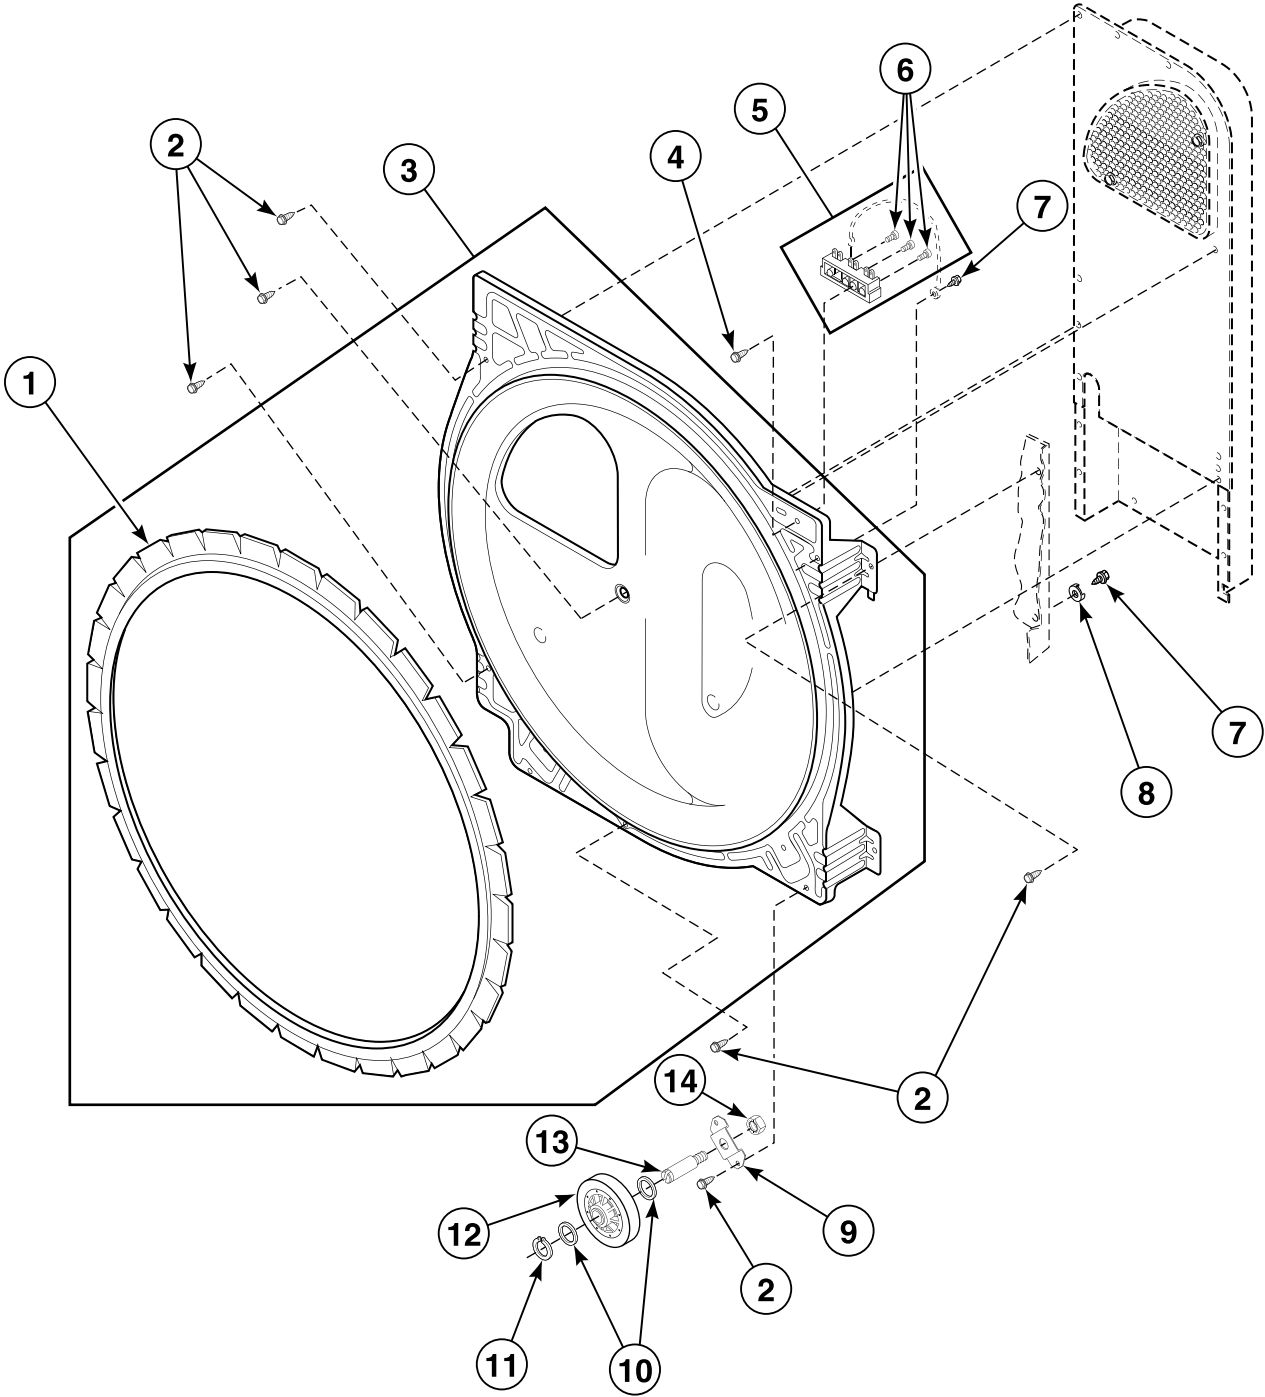

D149P_62851

EG1 P15

© Copyright, Alliance Laundry Systems LLC – DO NOT COPY or TRANSMIT

Motor, Exhaust Fan and Belt

D433P_62851

EG1 P16

Rear Bulkhead, Felt Seal, Cylinder Roller and Terminal Block

D134P_62851