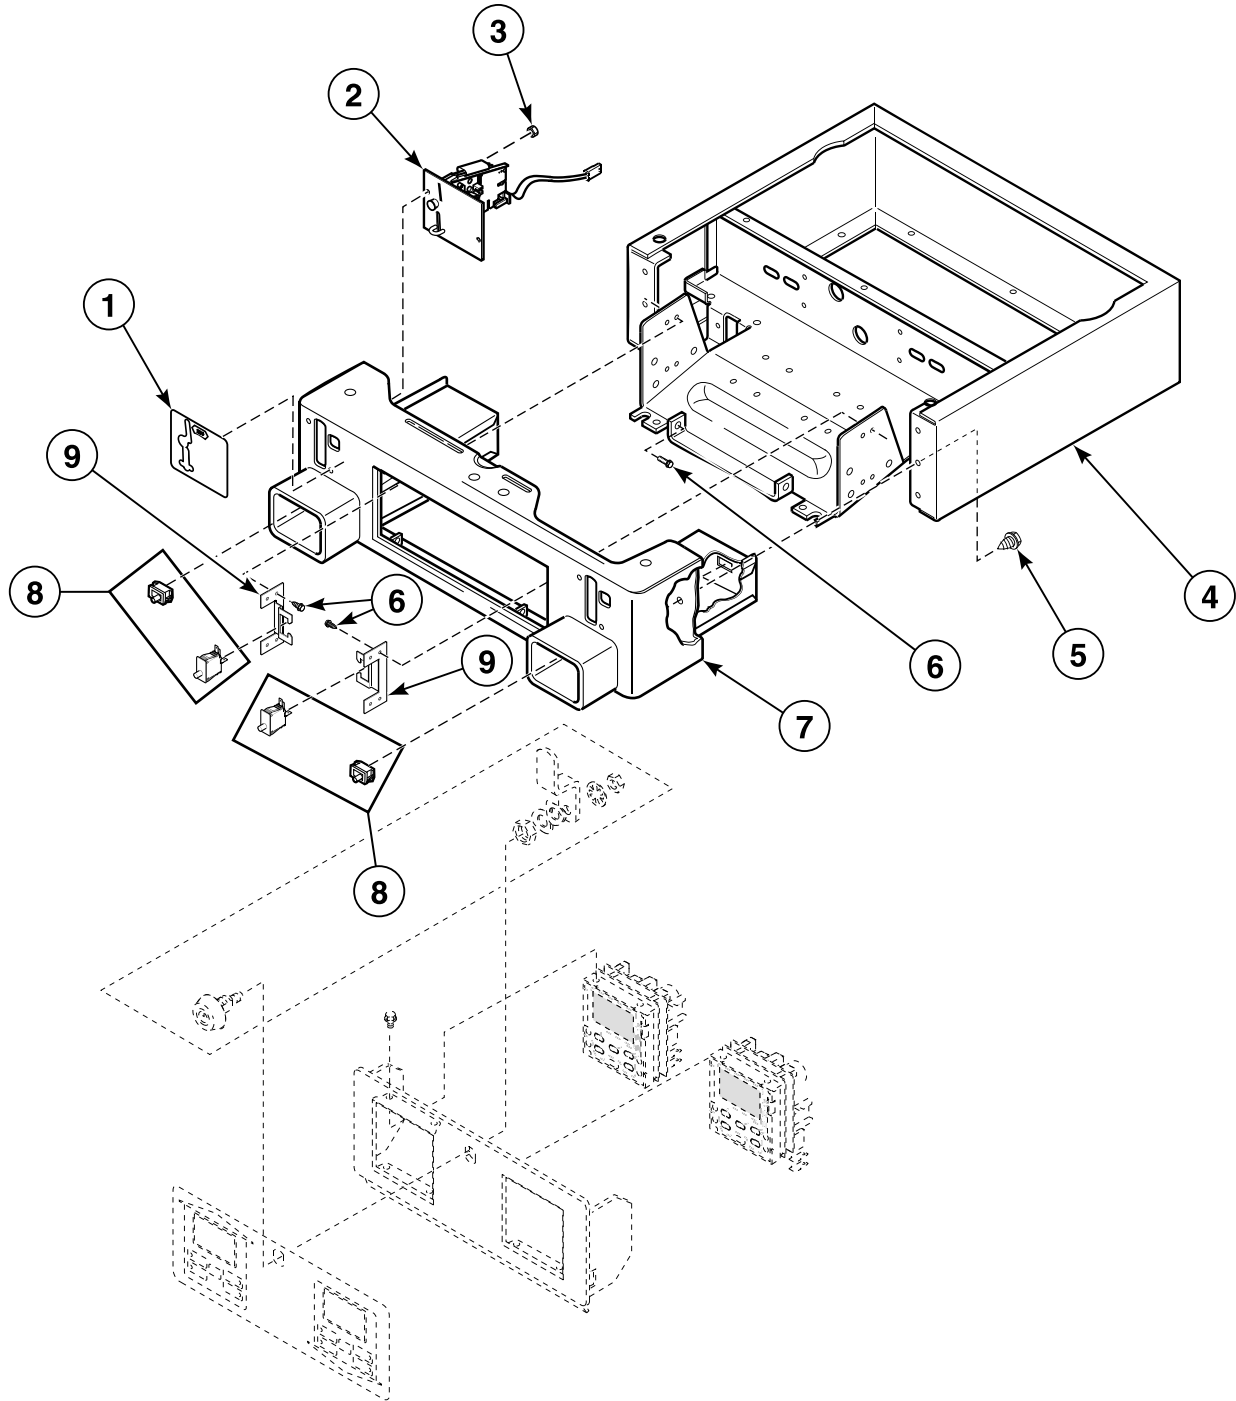

Control Cabinet - Coin Drop Models

Models Starting Serial No. 9609013021
Models EE5807, EE5817, EG5809 and EG5819

DRY114P_62851

EG1 P8

© Copyright, Alliance Laundry Systems LLC – DO NOT COPY or TRANSMIT