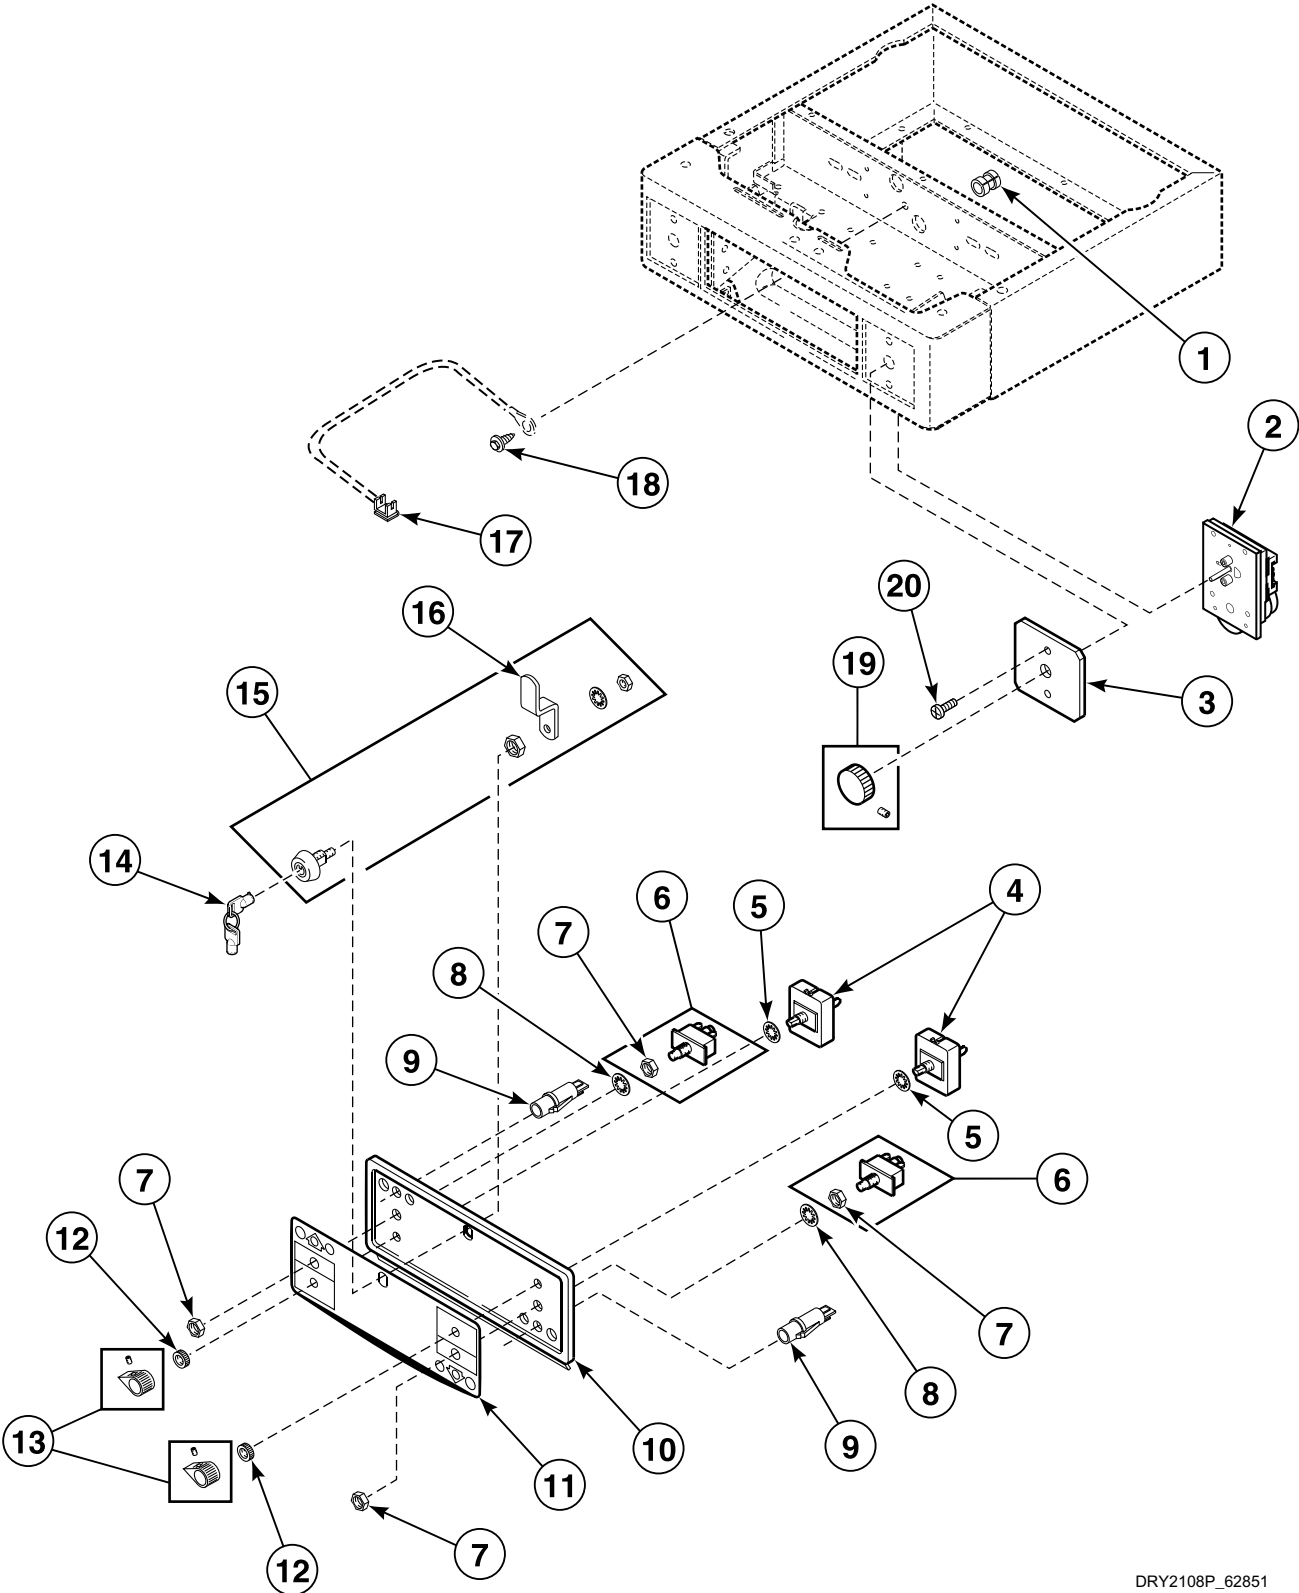

Control Panel and Controls - Nonmetered Models

Models EE5007 and EG5009

DRY2108P_62851

EG1 P1