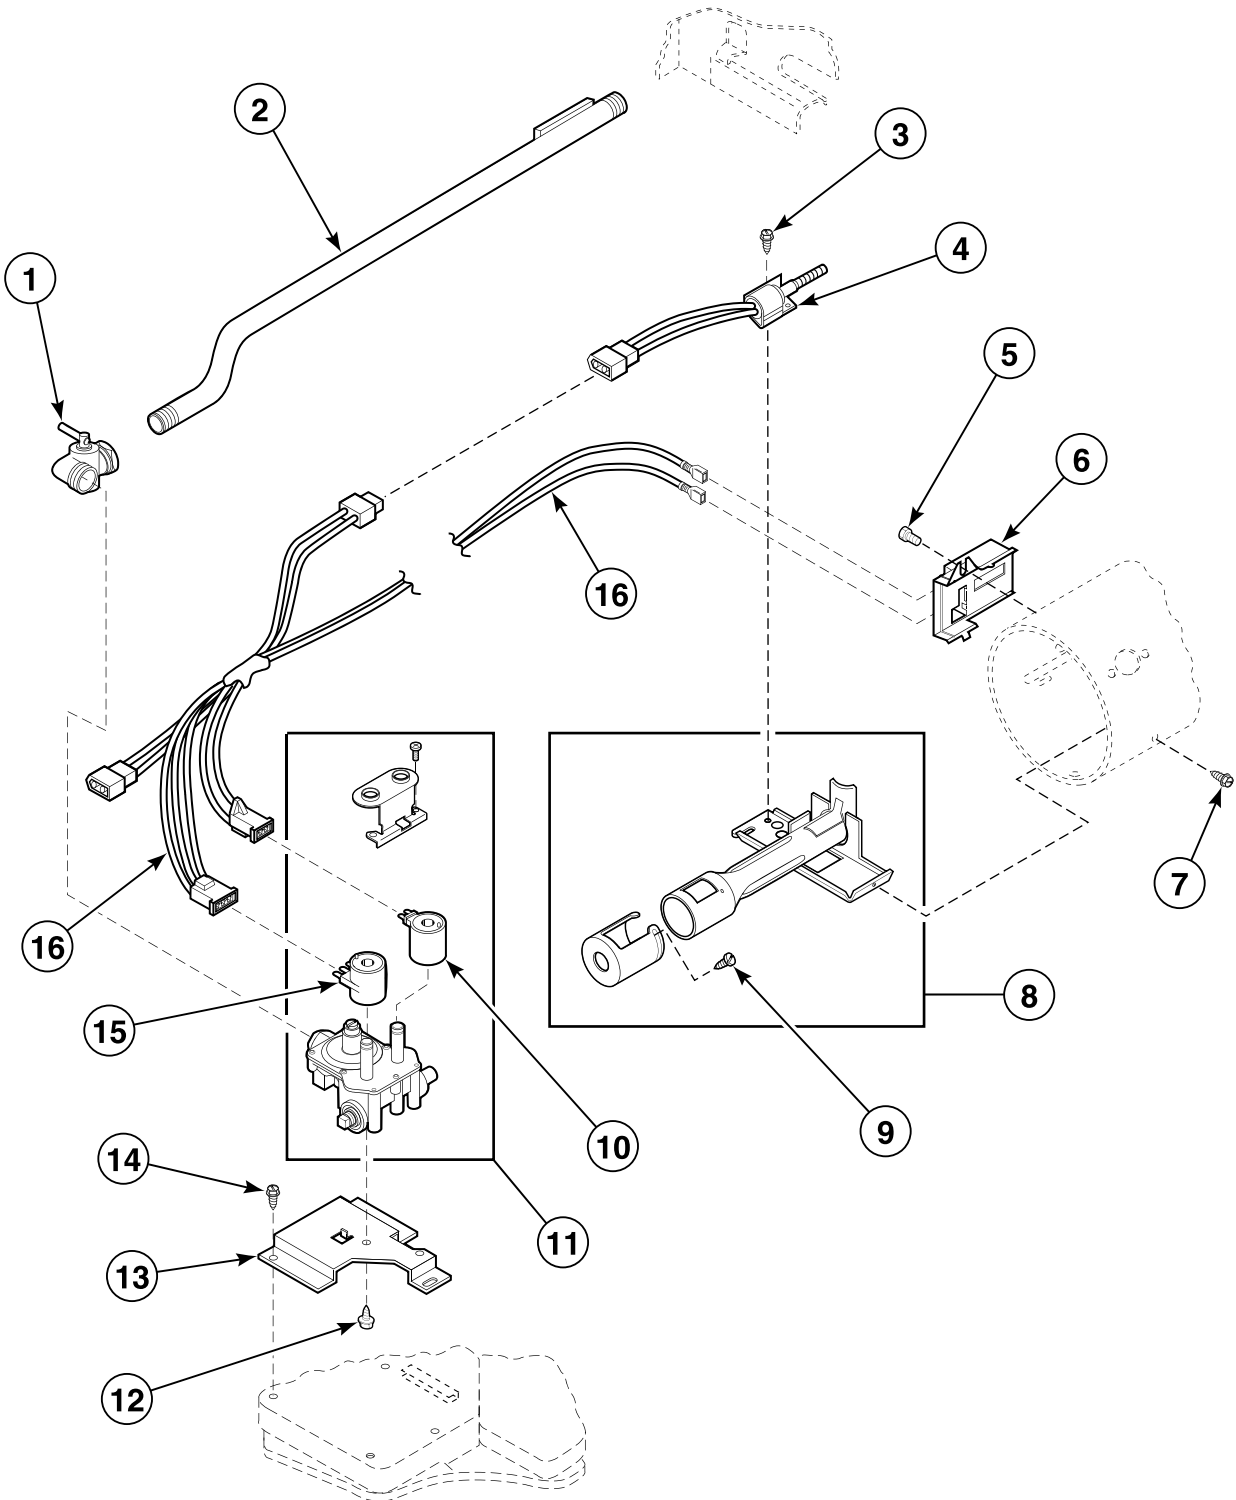

Gas Valve, Igniter and Gas Conversion Kits

Gas Models

D137P_62851

EG1 P21