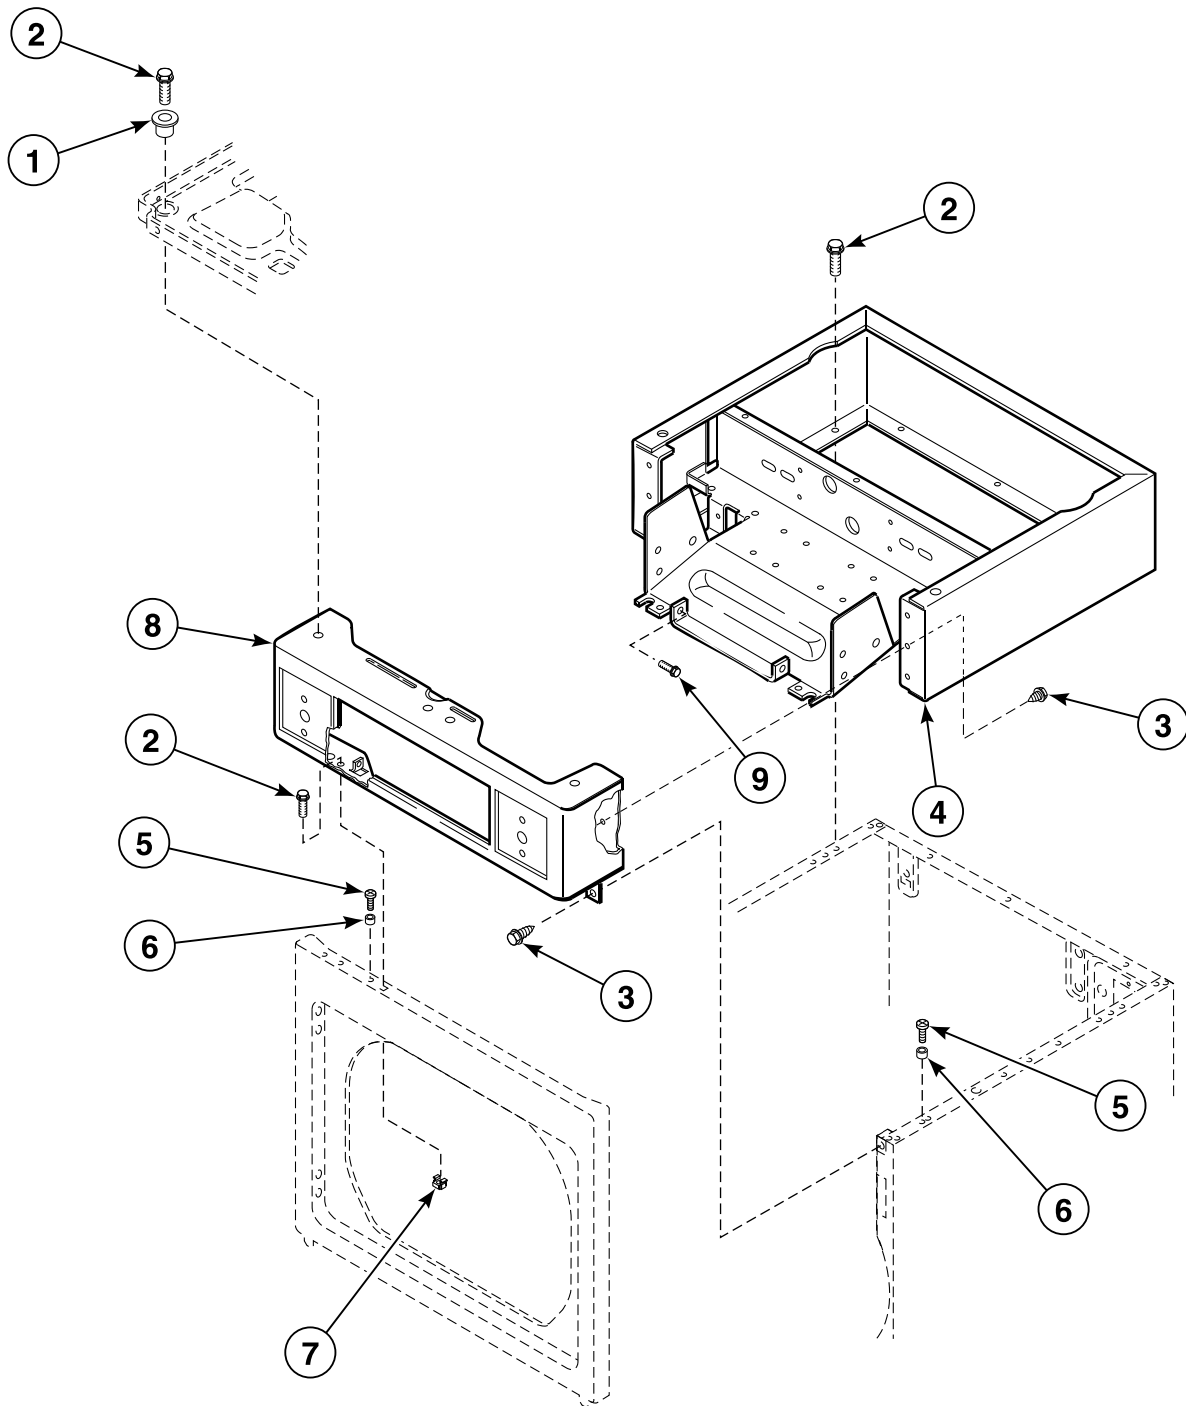

Control Cabinet - Nonmetered Models

Models EE5007 and EG5009

D141P_62851

EG1 P5