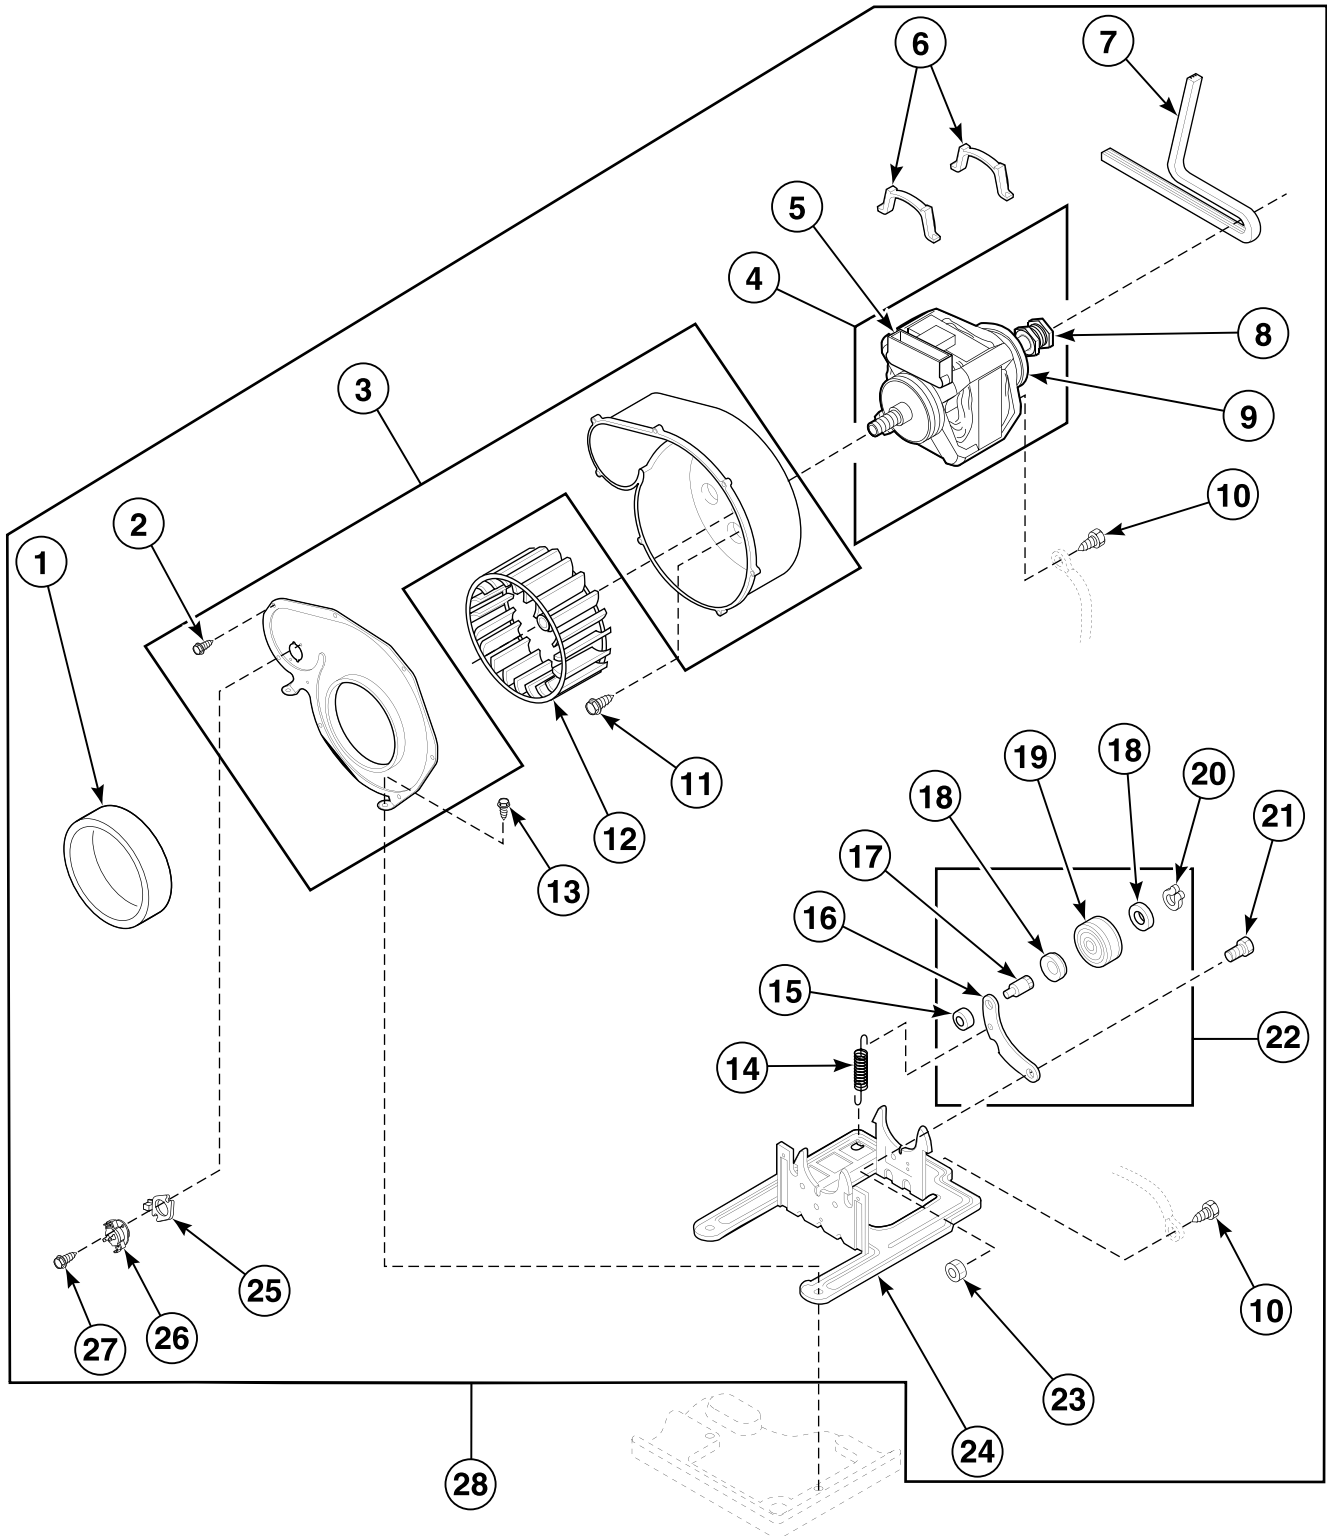

Motor, Exhaust Fan and Belt

D433P_62851

EG1 P16