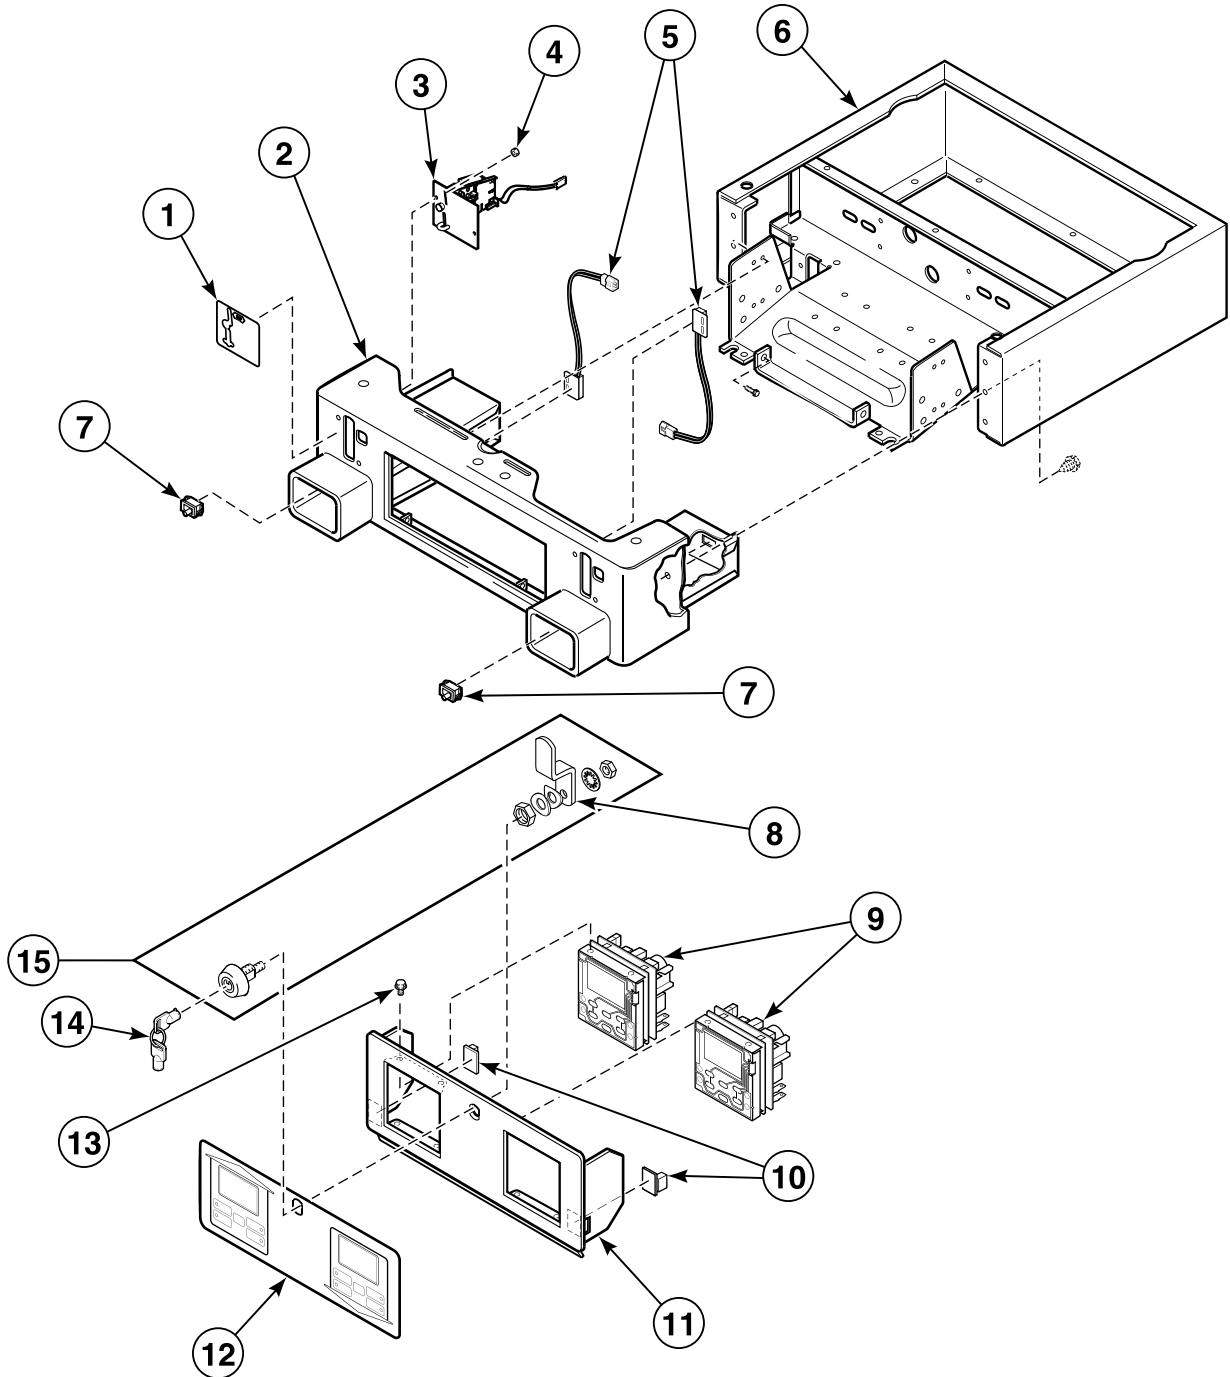

DRY2110P_62851

EG1 P3

Control Panel, Control and Cabinet - Coin Drop Models

Models Through Serial No. 9609103021

Models EE5807, EE5817, EE5907, EE5917, EE6907, EE6917, EG5809, EG5819, EG5909, EG5919, EG6909 and EG6919