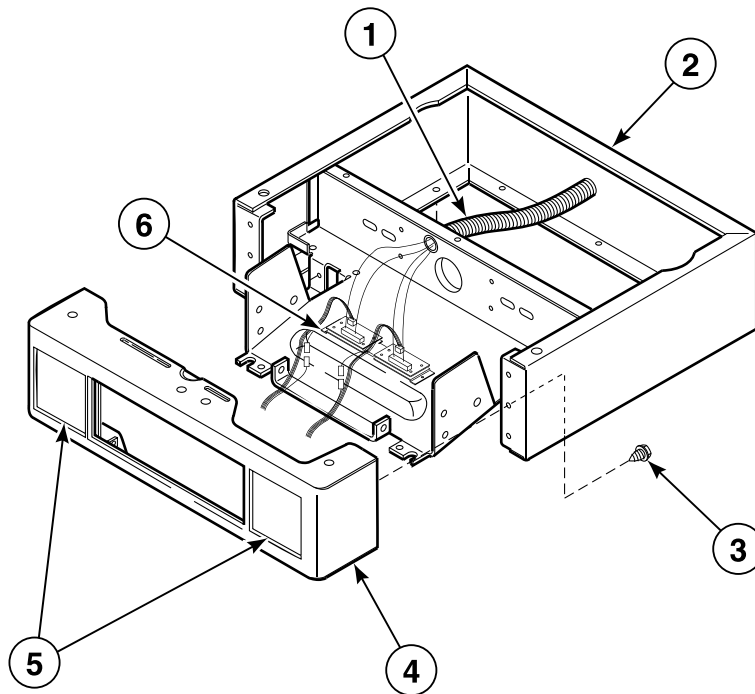

Control Cabinet - Card Models

Models EE6907, EE6917, EG6909 and EG6919

D199S_62851