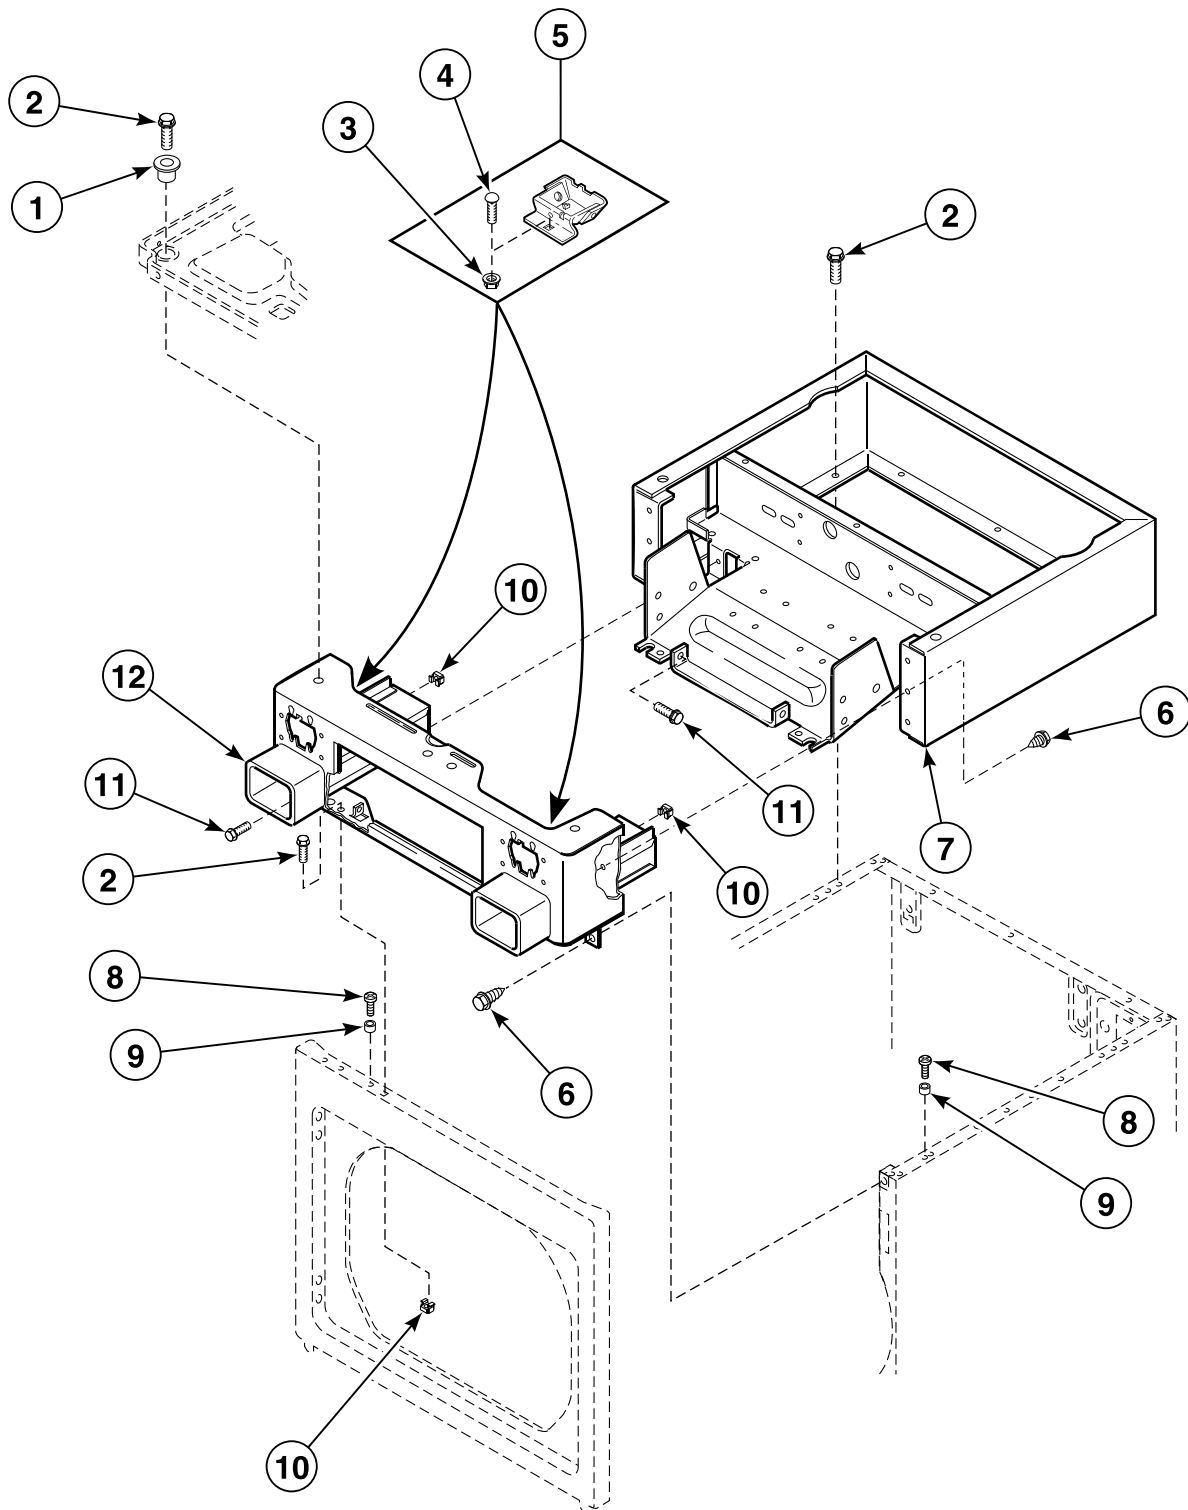

Control Cabinet - Coin Slide Models

Models EE5107*, EE5107*M, EE5117*, EE5117*M, EE5507, EG5109*, EG5109*M, EG5119*, EG5119*M and EG5509

D143P 62851

EG1 P6