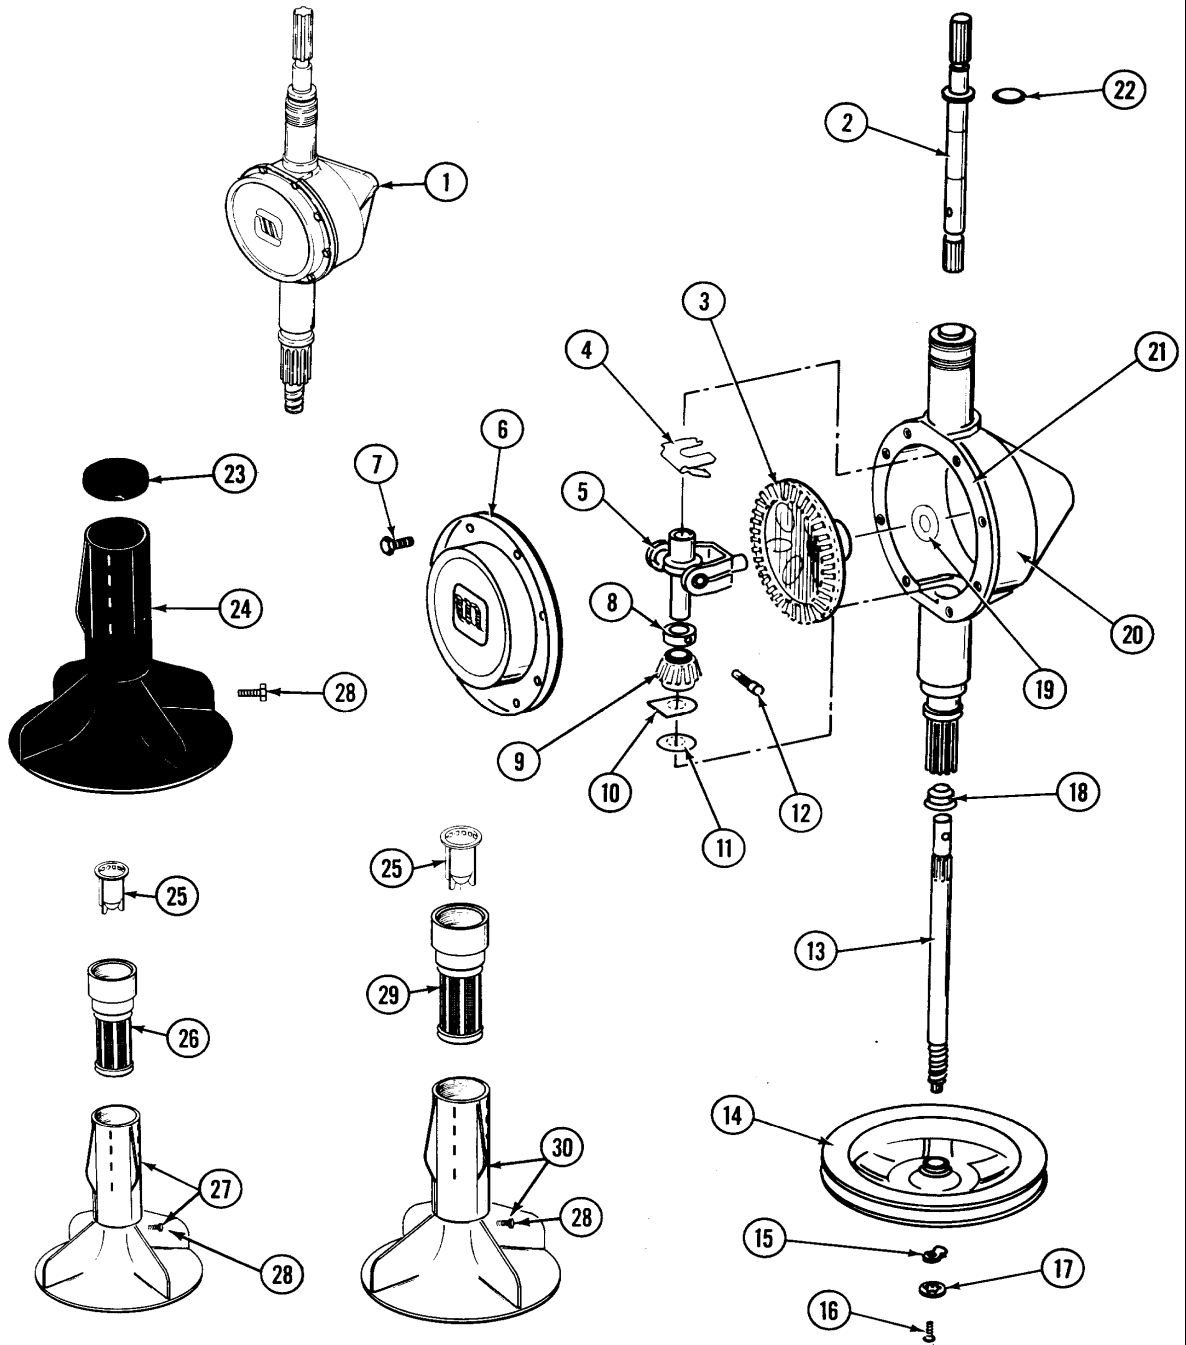

11/91

Section: TUB-WATER INLET & TUB COVER

GA282 P4

Section: TUB-WATER INLET & TUB COVER

P/N 160002

Models: ALL MODELS

11/91

GA282 P5

Section: TUB-INNER & OUTER

P/N 160002

Models: ALL MODELS

11/91

Section: TRANSMISSION-HELICAL DRIVE

GA282 P6

Section: TRANSMISSION-HELICAL DRIVE
Models: ALL MODELS

P/N 1600021

11/91

Section: TRANSMISSION-ORBITAL

GA282 P7

Section: TRANSMISSION-ORBITAL

P/N 1600021

Models: ALL MODELS

11/91

GA282 P8

Models: ALL MODELS

11/91

Section: CLUTCH, BRAKE & BELTS

GA282 P10

Section: CLUTCH, BRAKE & BELTS

P/N 1600021

Models: ALL MODELS

11/91