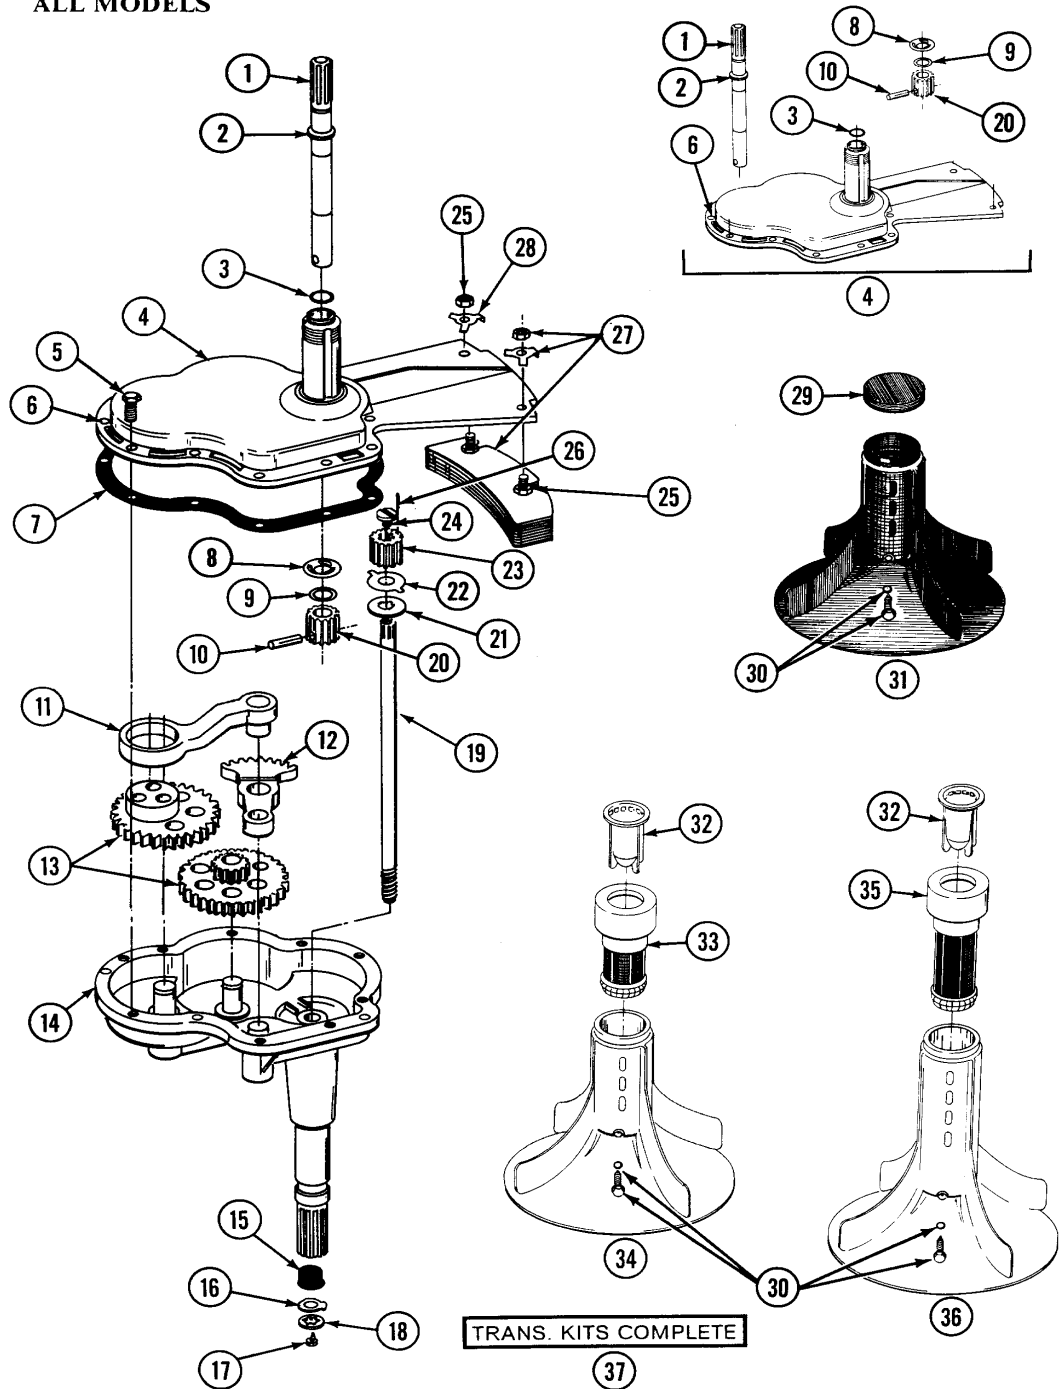

11/91

Section: TUB-WATER INLET & TUB COVER

GA282 P4

Section: TUB-WATER INLET & TUB COVER

P/N 160002

Models: ALL MODELS

11/91

GA282 P5

Section: TUB-INNER & OUTER

P/N 160002

Models: ALL MODELS

11/91

Section: TRANSMISSION-HELICAL DRIVE

GA282 P6

Section: TRANSMISSION-HELICAL DRIVE
Models: ALL MODELS

P/N 1600021

11/91

Section: TRANSMISSION-ORBITAL

GA282 P7

Section: TRANSMISSION-ORBITAL

P/N 1600021

Models: ALL MODELS

11/91

GA282 P8

Models: ALL MODELS

11/91

Section: CLUTCH, BRAKE & BELTS

GA282 P10

Section: CLUTCH, BRAKE & BELTS

P/N 1600021

Models: ALL MODELS

11/91