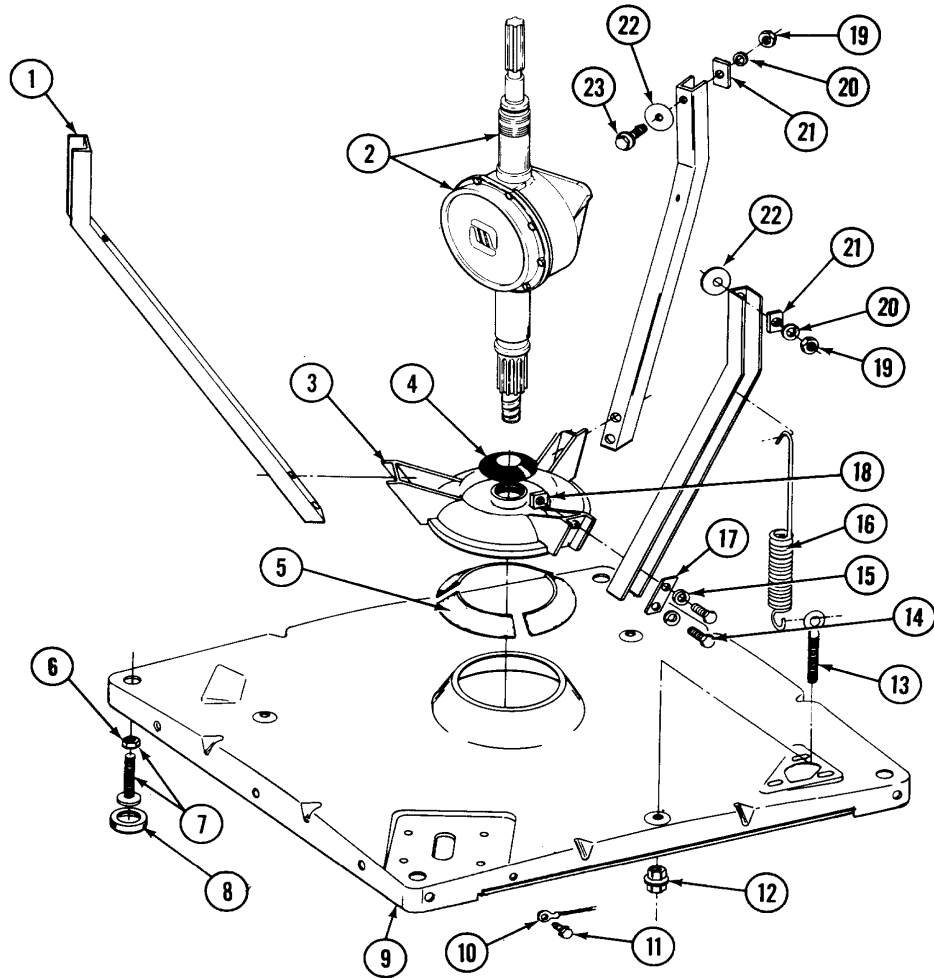

GA282 P8

Section: BASE

P/N 160002

Models: ALL MODELS

11/91