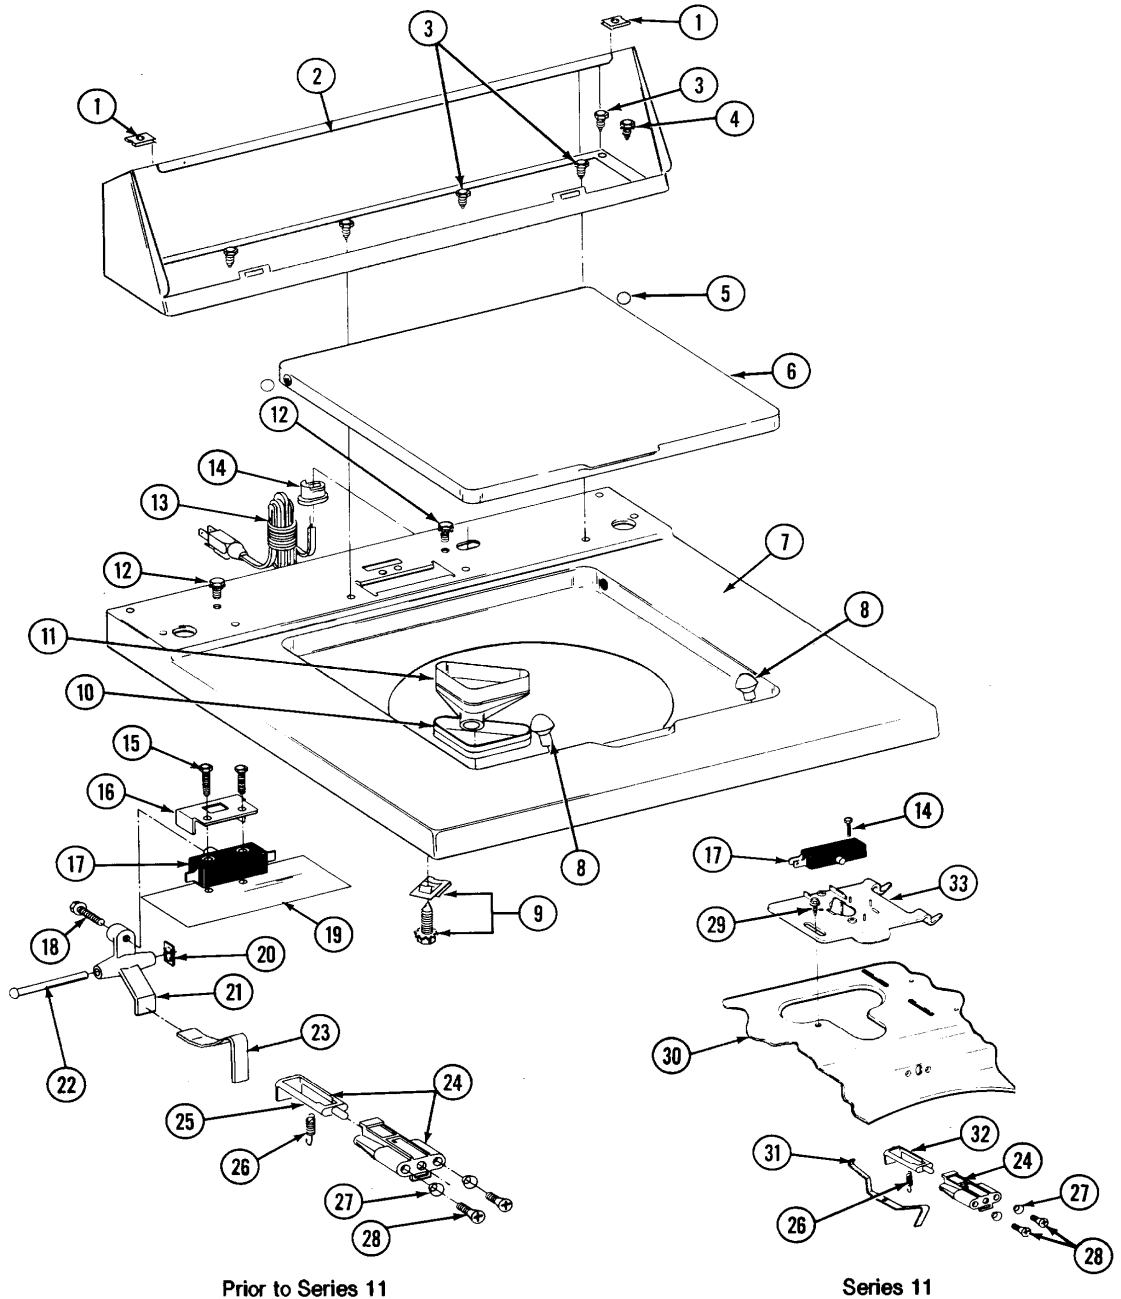

GA282 P2

Section: TOP

P/N 1600021

Models: ALL MODELS

11/91