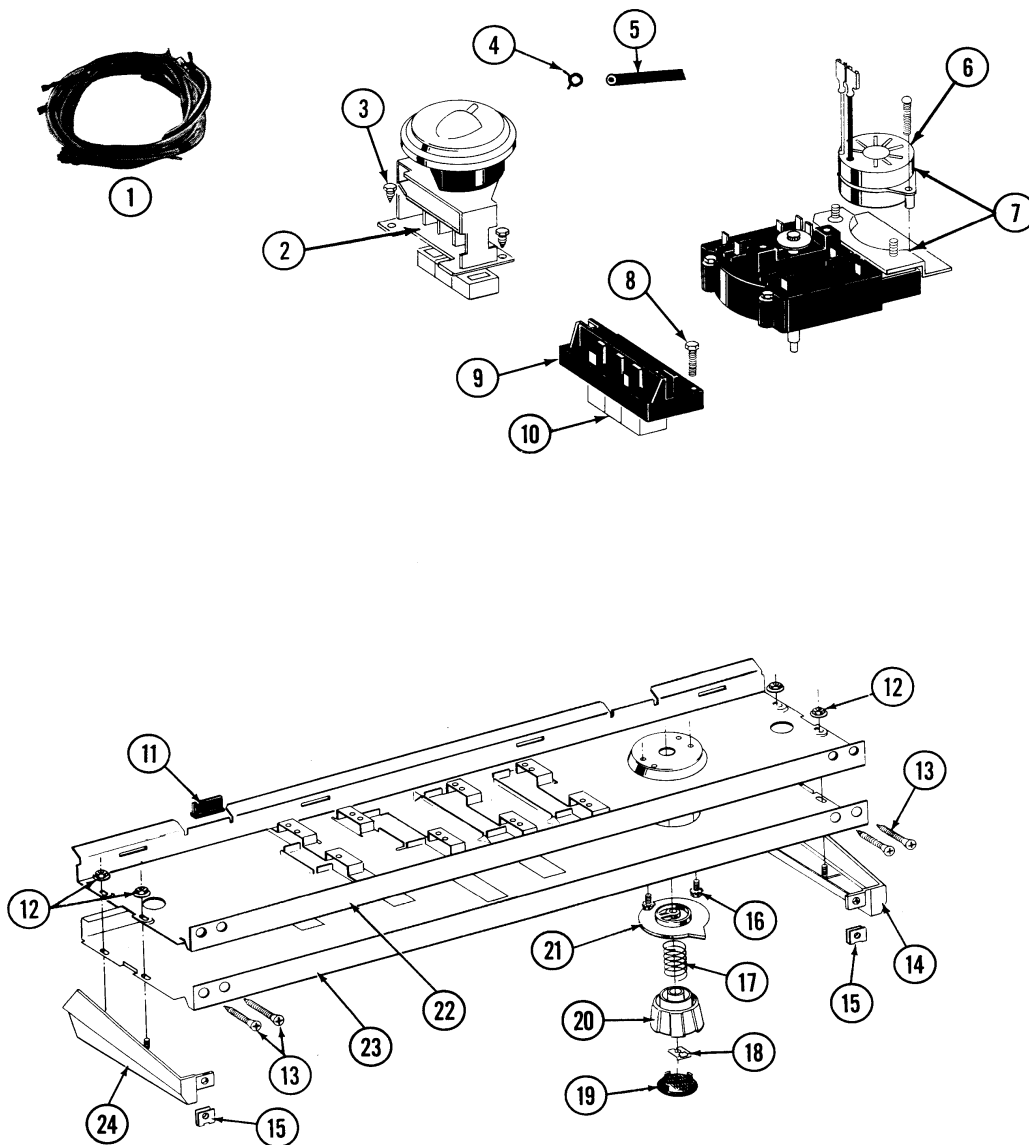

**Repair
Parts
List**

MODEL NUMBER
GA282

**WASHER
GA282**

When requesting service or ordering parts, always provide the following information:

- Product Type
- Part Number
- Model Number
- Part Description

MAYTAG®

©2005 Maytag Services

Section: CONTROL PANEL

GA282 P1

Section: CONTROL PANEL

P/N 16000218

Models: A104 A183 A282

11/91

11/91

Section: TUB-WATER INLET & TUB COVER

GA282 P4

Section: TUB-WATER INLET & TUB COVER

P/N 160002

Models: ALL MODELS

11/91

GA282 P5

Section: TUB-INNER & OUTER

P/N 160002

Models: ALL MODELS

11/91

Section: TRANSMISSION-HELICAL DRIVE

GA282 P6

Section: TRANSMISSION-HELICAL DRIVE
Models: ALL MODELS

P/N 1600021