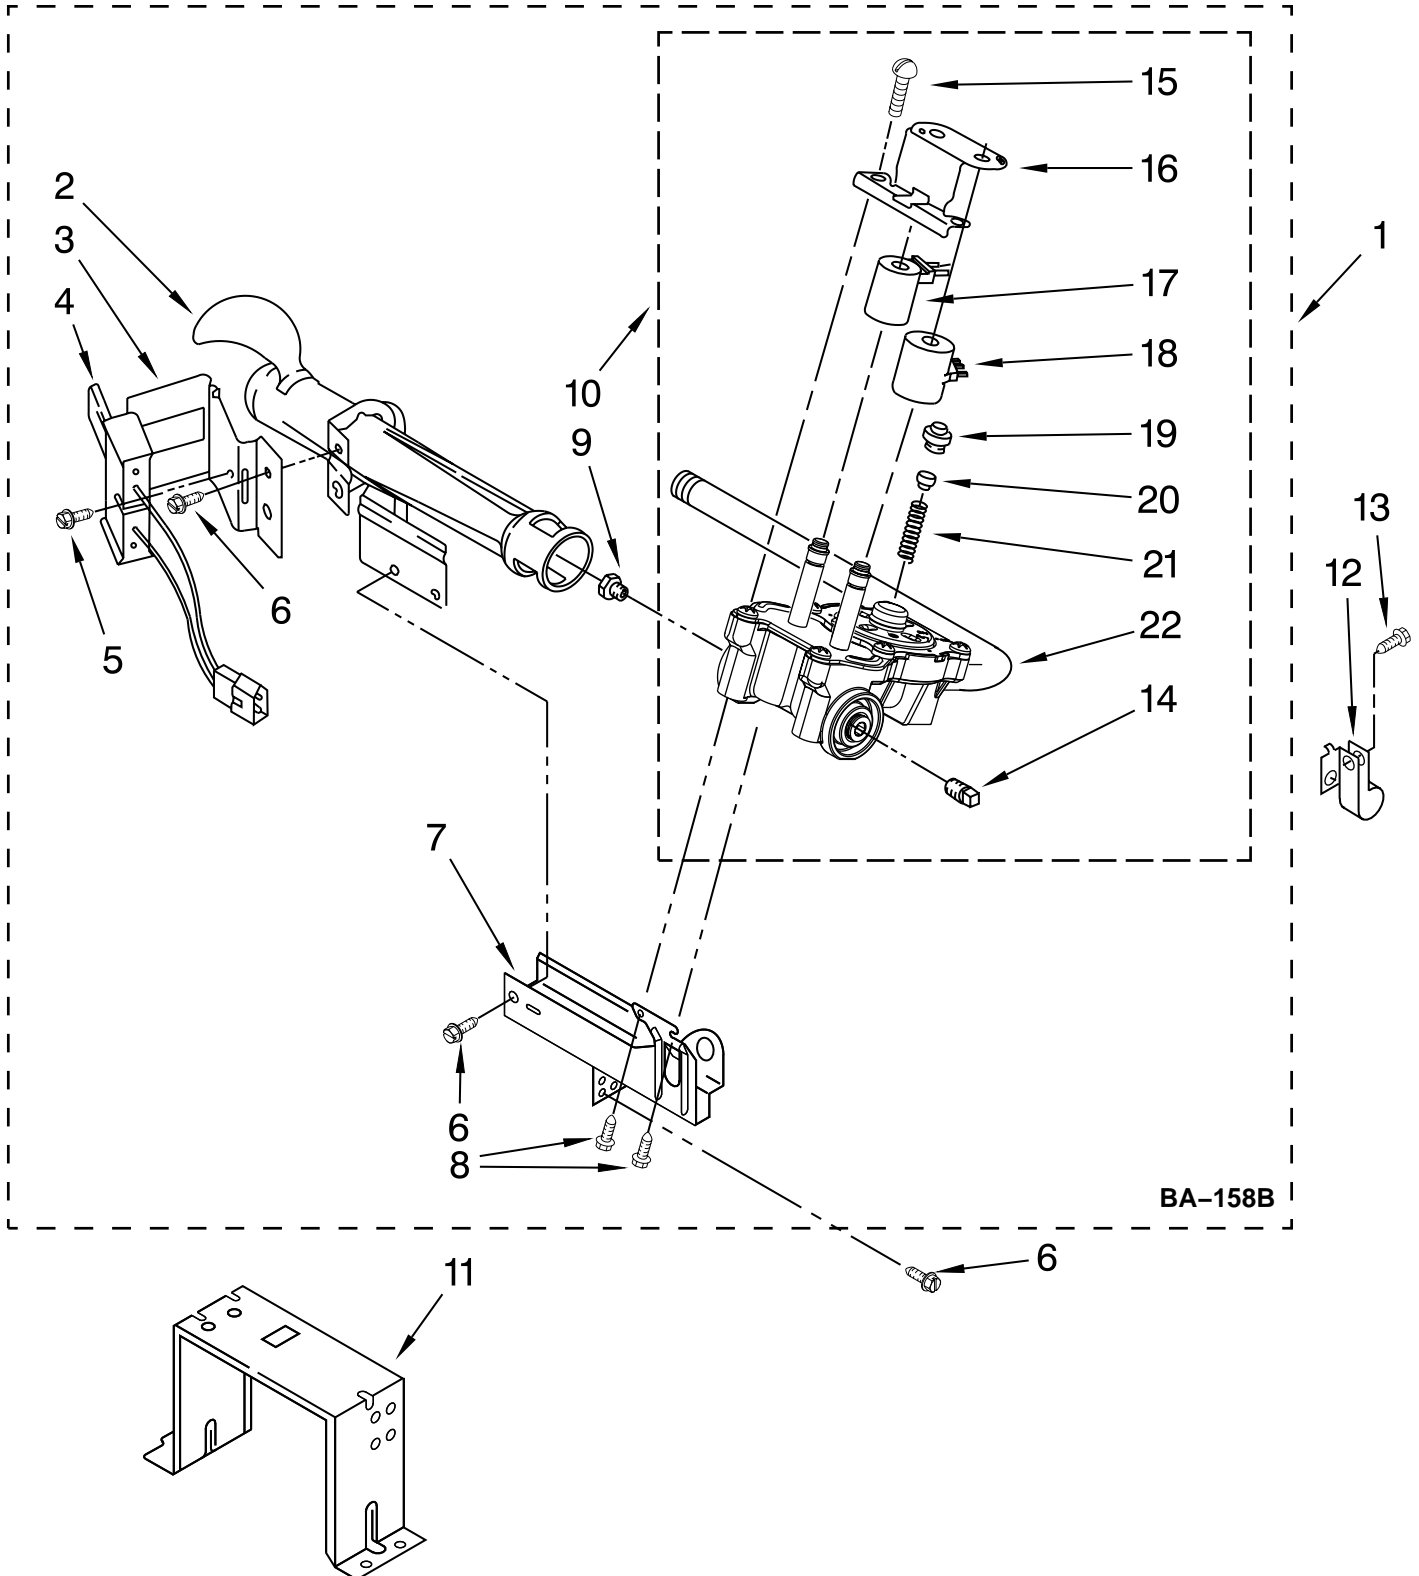

W10096909 BURNER ASSEMBLY

MDG17 1 P4

(White)

USE WITH TYPE 1 – NATURAL, TYPE 2 – MIXED,
AND TYPE 4 – LIQUEFIED PROPANE AND BUTANE GASES

FOR ORDERING INFORMATION REFER TO PARTS PRICE LIST