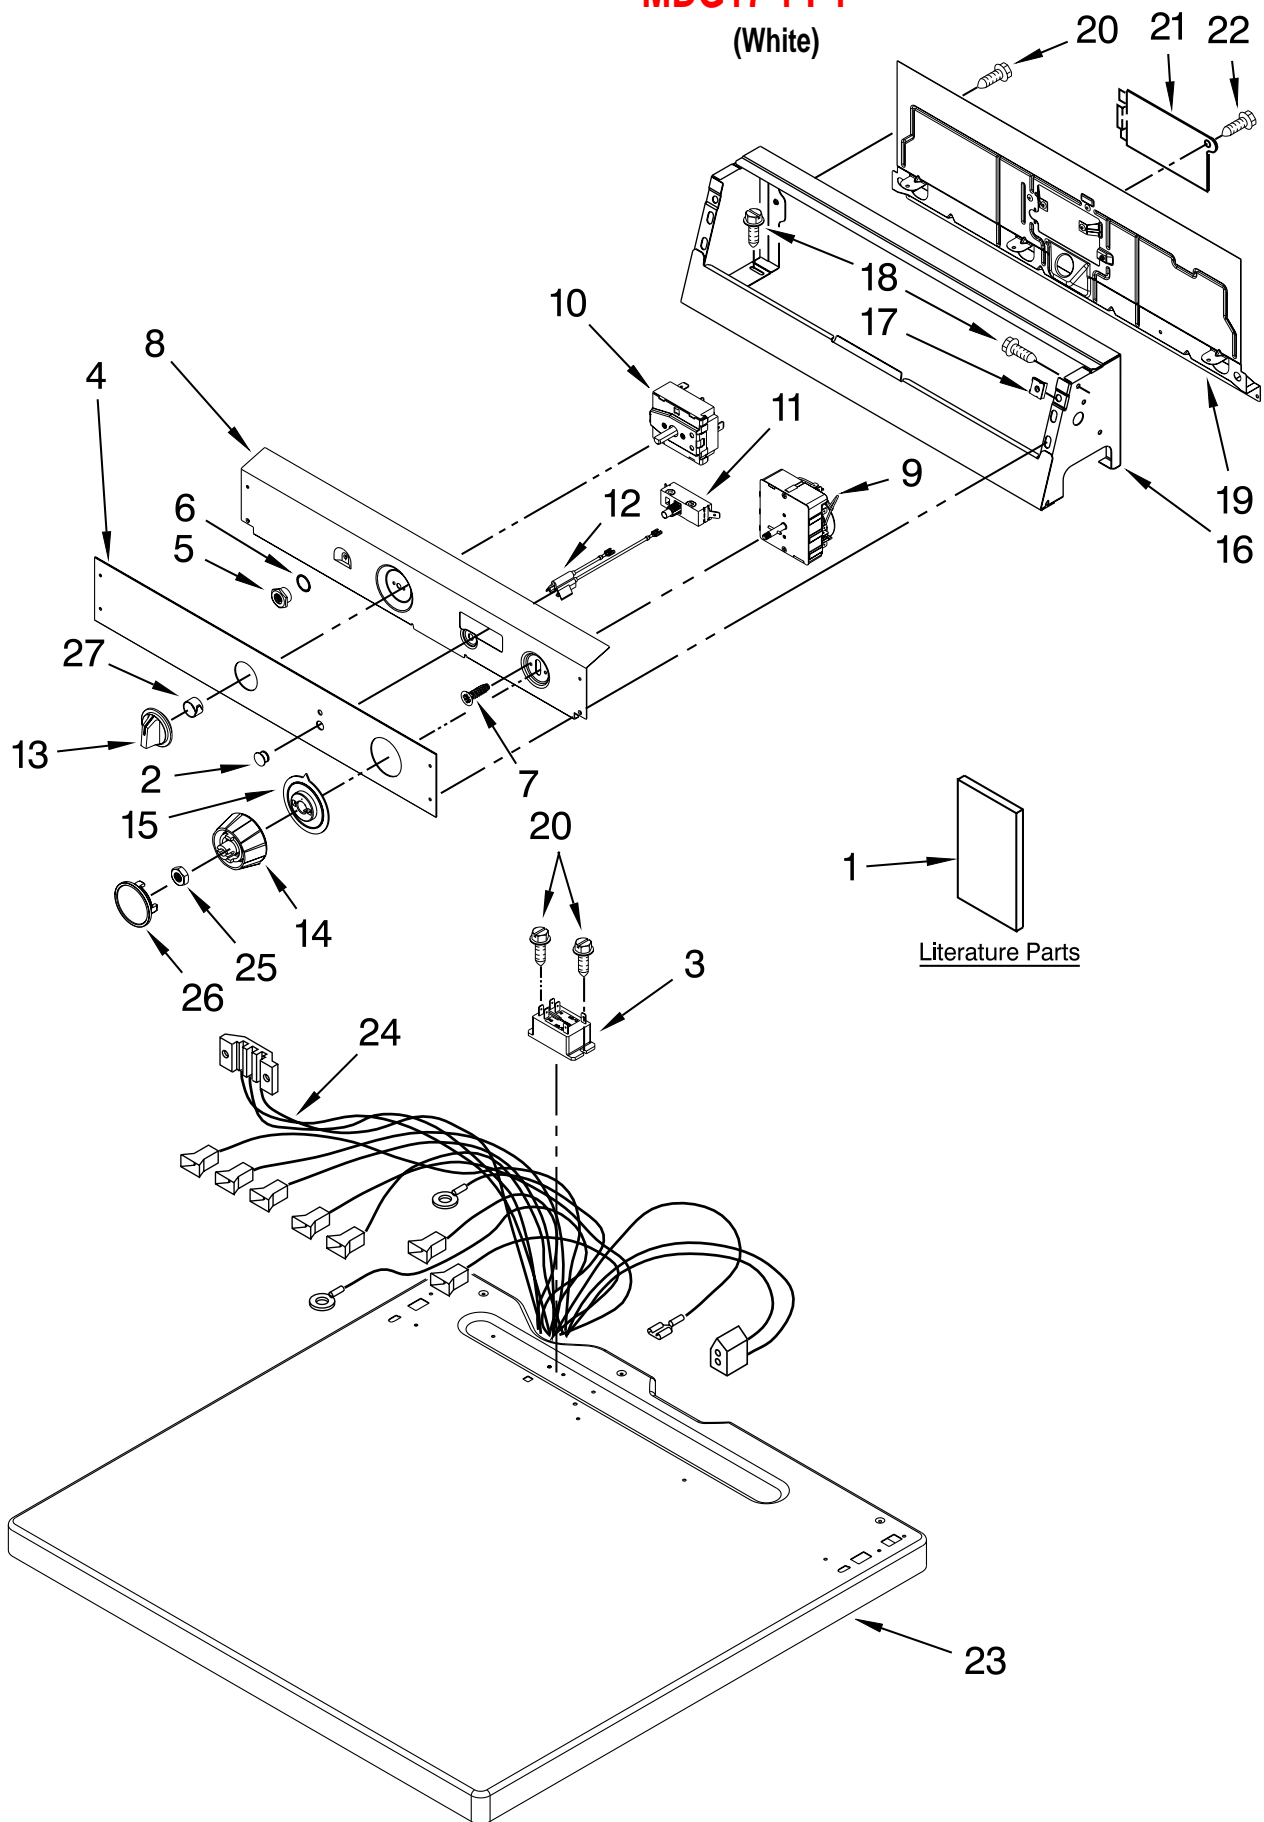

PARTS LIST

for

MAYTAG[®]

**COMMERCIAL
GAS DRYER**

MDG17 1

Mod **MDG17MNAGW0**

TOP AND CONSOLE PARTS

MDG17 1 P1

(White)

FOR ORDERING INFORMATION REFER TO PARTS PRICE LIST

CABINET PARTS

MDG17 1 P2

(White)

FOR ORDERING INFORMATION REFER TO PARTS PRICE LIST

BULKHEAD PARTS

MDG17 1 P3

(White)

FOR ORDERING INFORMATION REFER TO PARTS PRICE LIST

W10096909 BURNER ASSEMBLY

MDG17 1 P4

(White)

USE WITH TYPE 1 – NATURAL, TYPE 2 – MIXED,
AND TYPE 4 – LIQUEFIED PROPANE AND BUTANE GASES

FOR ORDERING INFORMATION REFER TO PARTS PRICE LIST