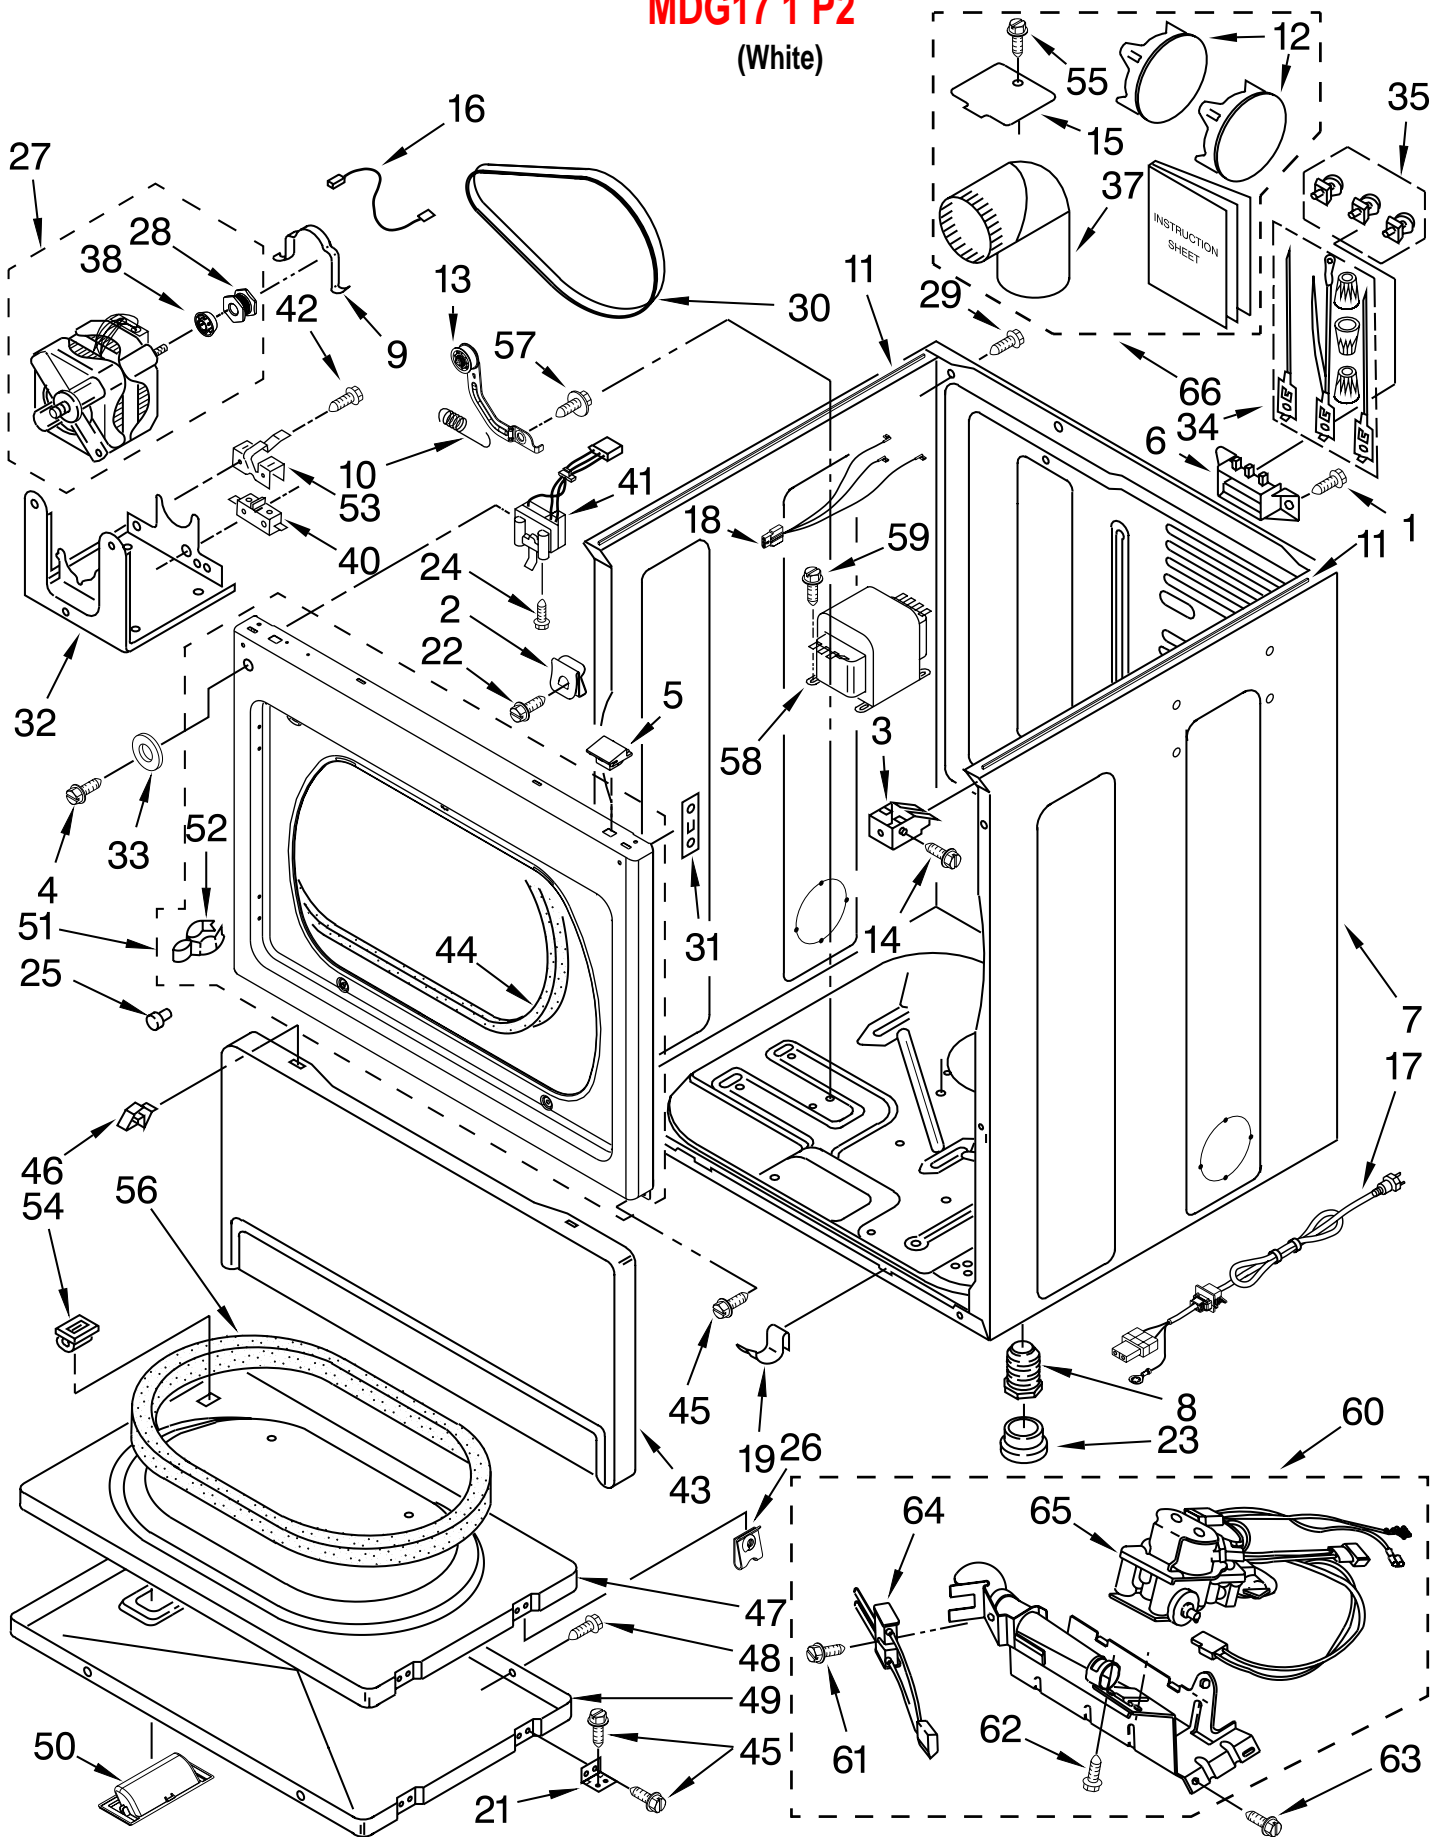

PARTS LIST

for

MAYTAG[®]

**COMMERCIAL
GAS DRYER**

MDG17 1

Mod **MDG17MNAGW0**

TOP AND CONSOLE PARTS

MDG17 1 P1

(White)

FOR ORDERING INFORMATION REFER TO PARTS PRICE LIST

CABINET PARTS

MDG17 1 P2

(White)

FOR ORDERING INFORMATION REFER TO PARTS PRICE LIST

BULKHEAD PARTS

MDG17 1 P3