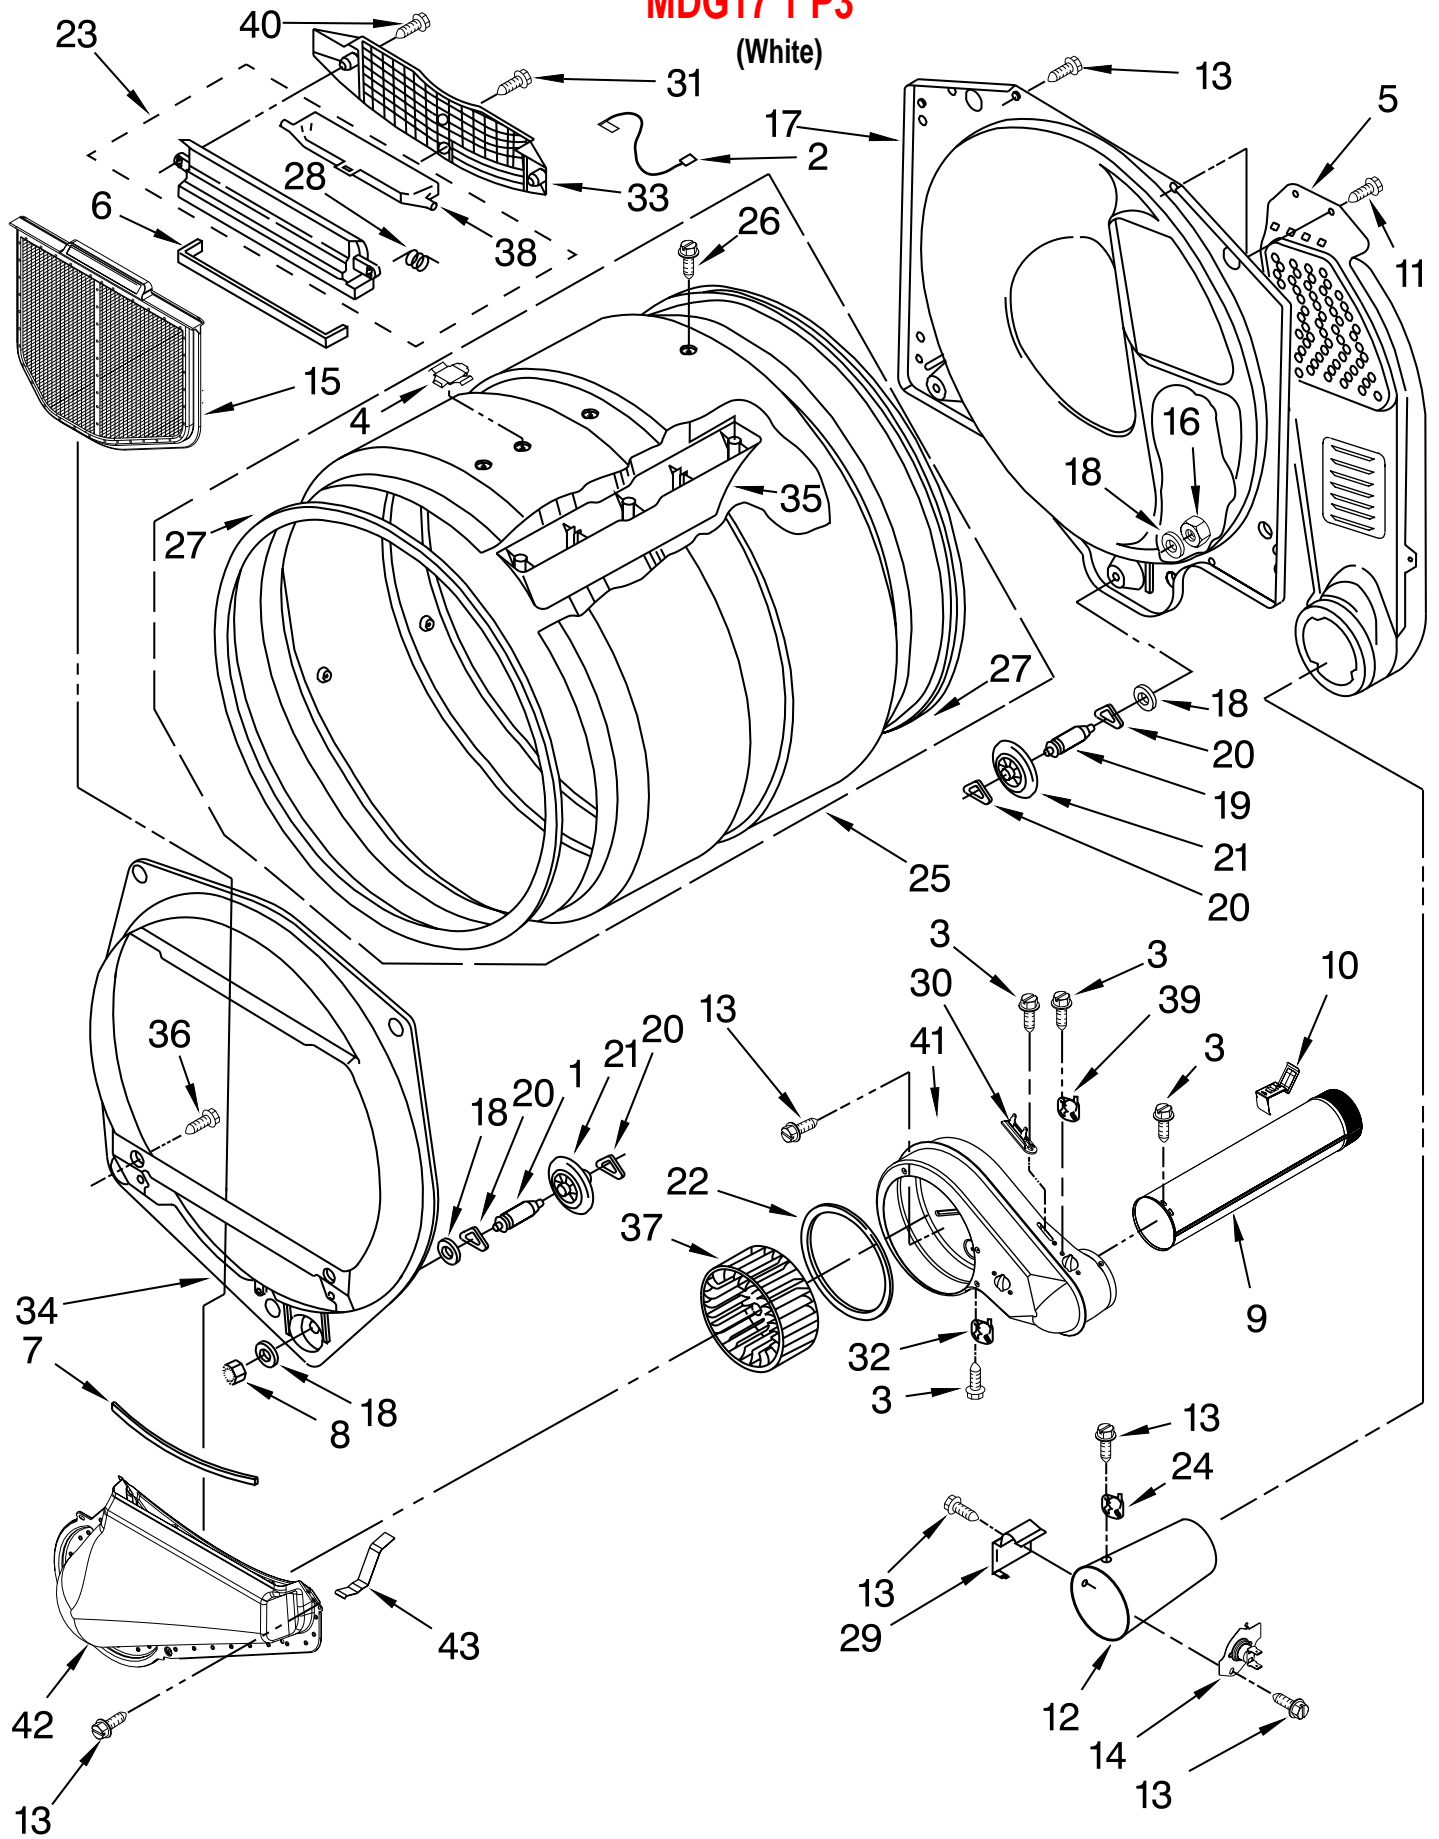

BULKHEAD PARTS

MDG17 1 P3

(White)

FOR ORDERING INFORMATION REFER TO PARTS PRICE LIST