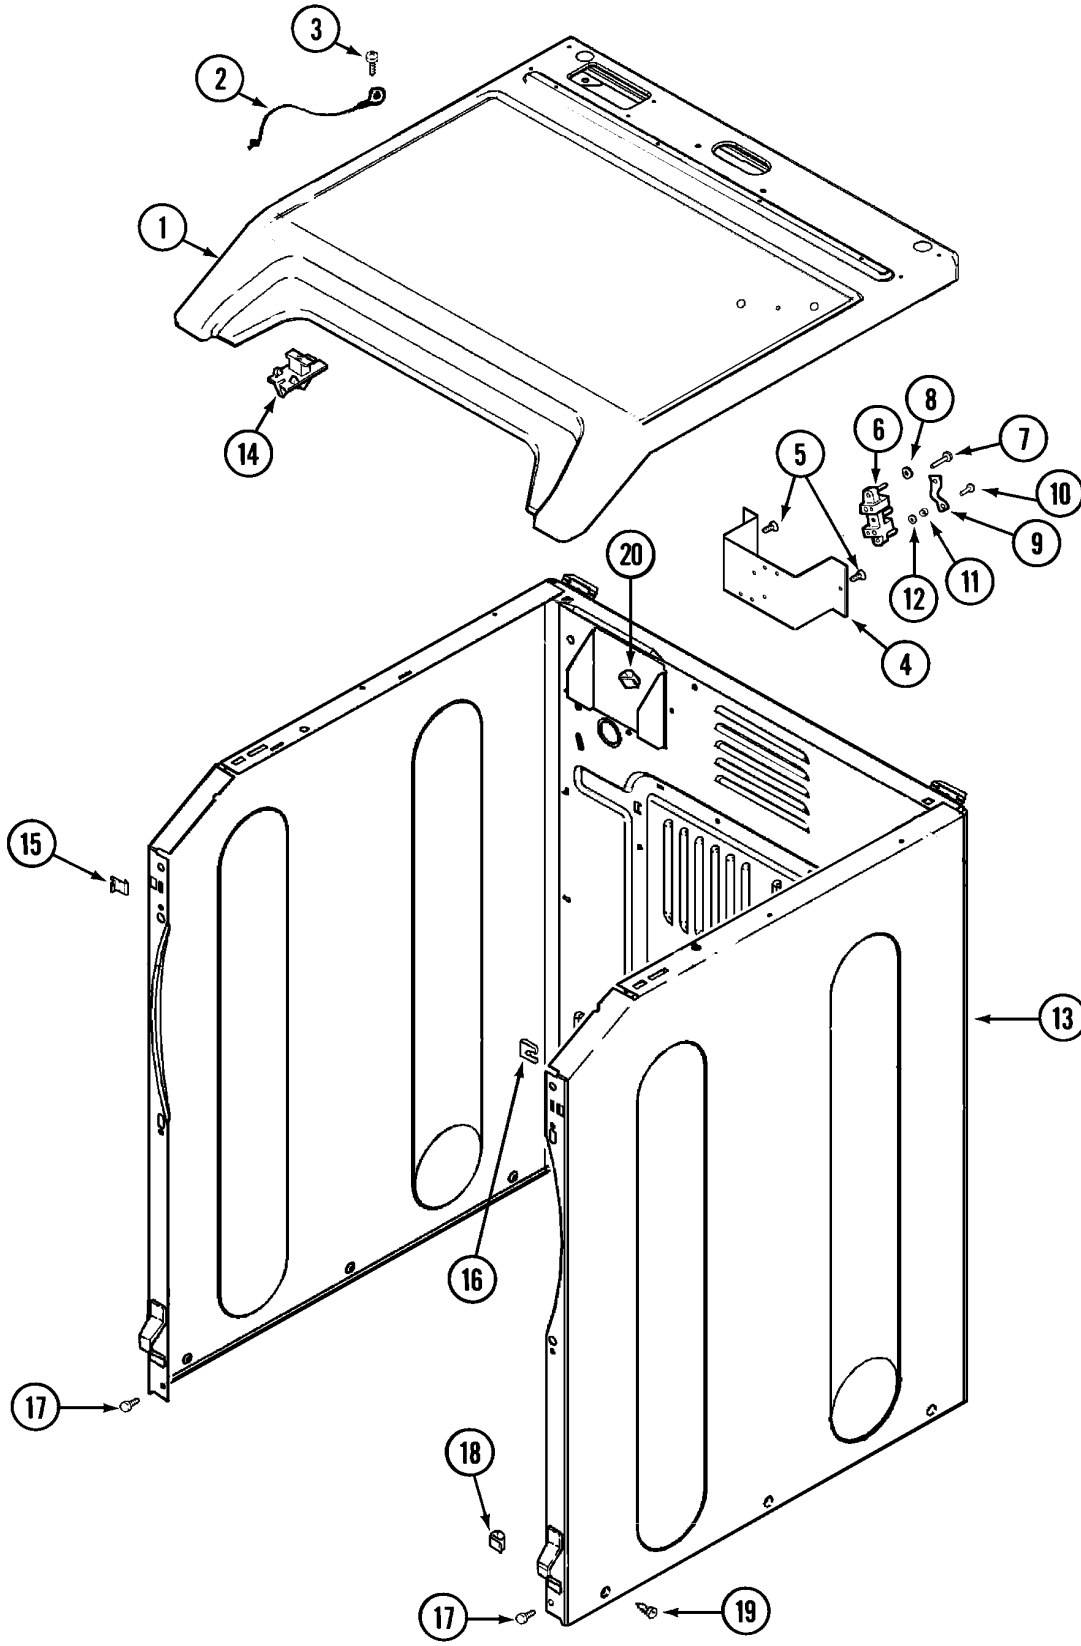

**Repair
Parts
List**

MODEL NUMBER
MDG3050AGW

**DRYER
MDG3050**

When requesting service or ordering parts, always provide the following information:

- Product Type
- Part Number
- Model Number
- Part Description

MAYTAG®

©2005 Maytag Services

Section: CONTROL PANEL

MDG3050 P1

Section: CABINET-FRONT

MDG3050 P2

Section: DOOR

MDG3050 P3