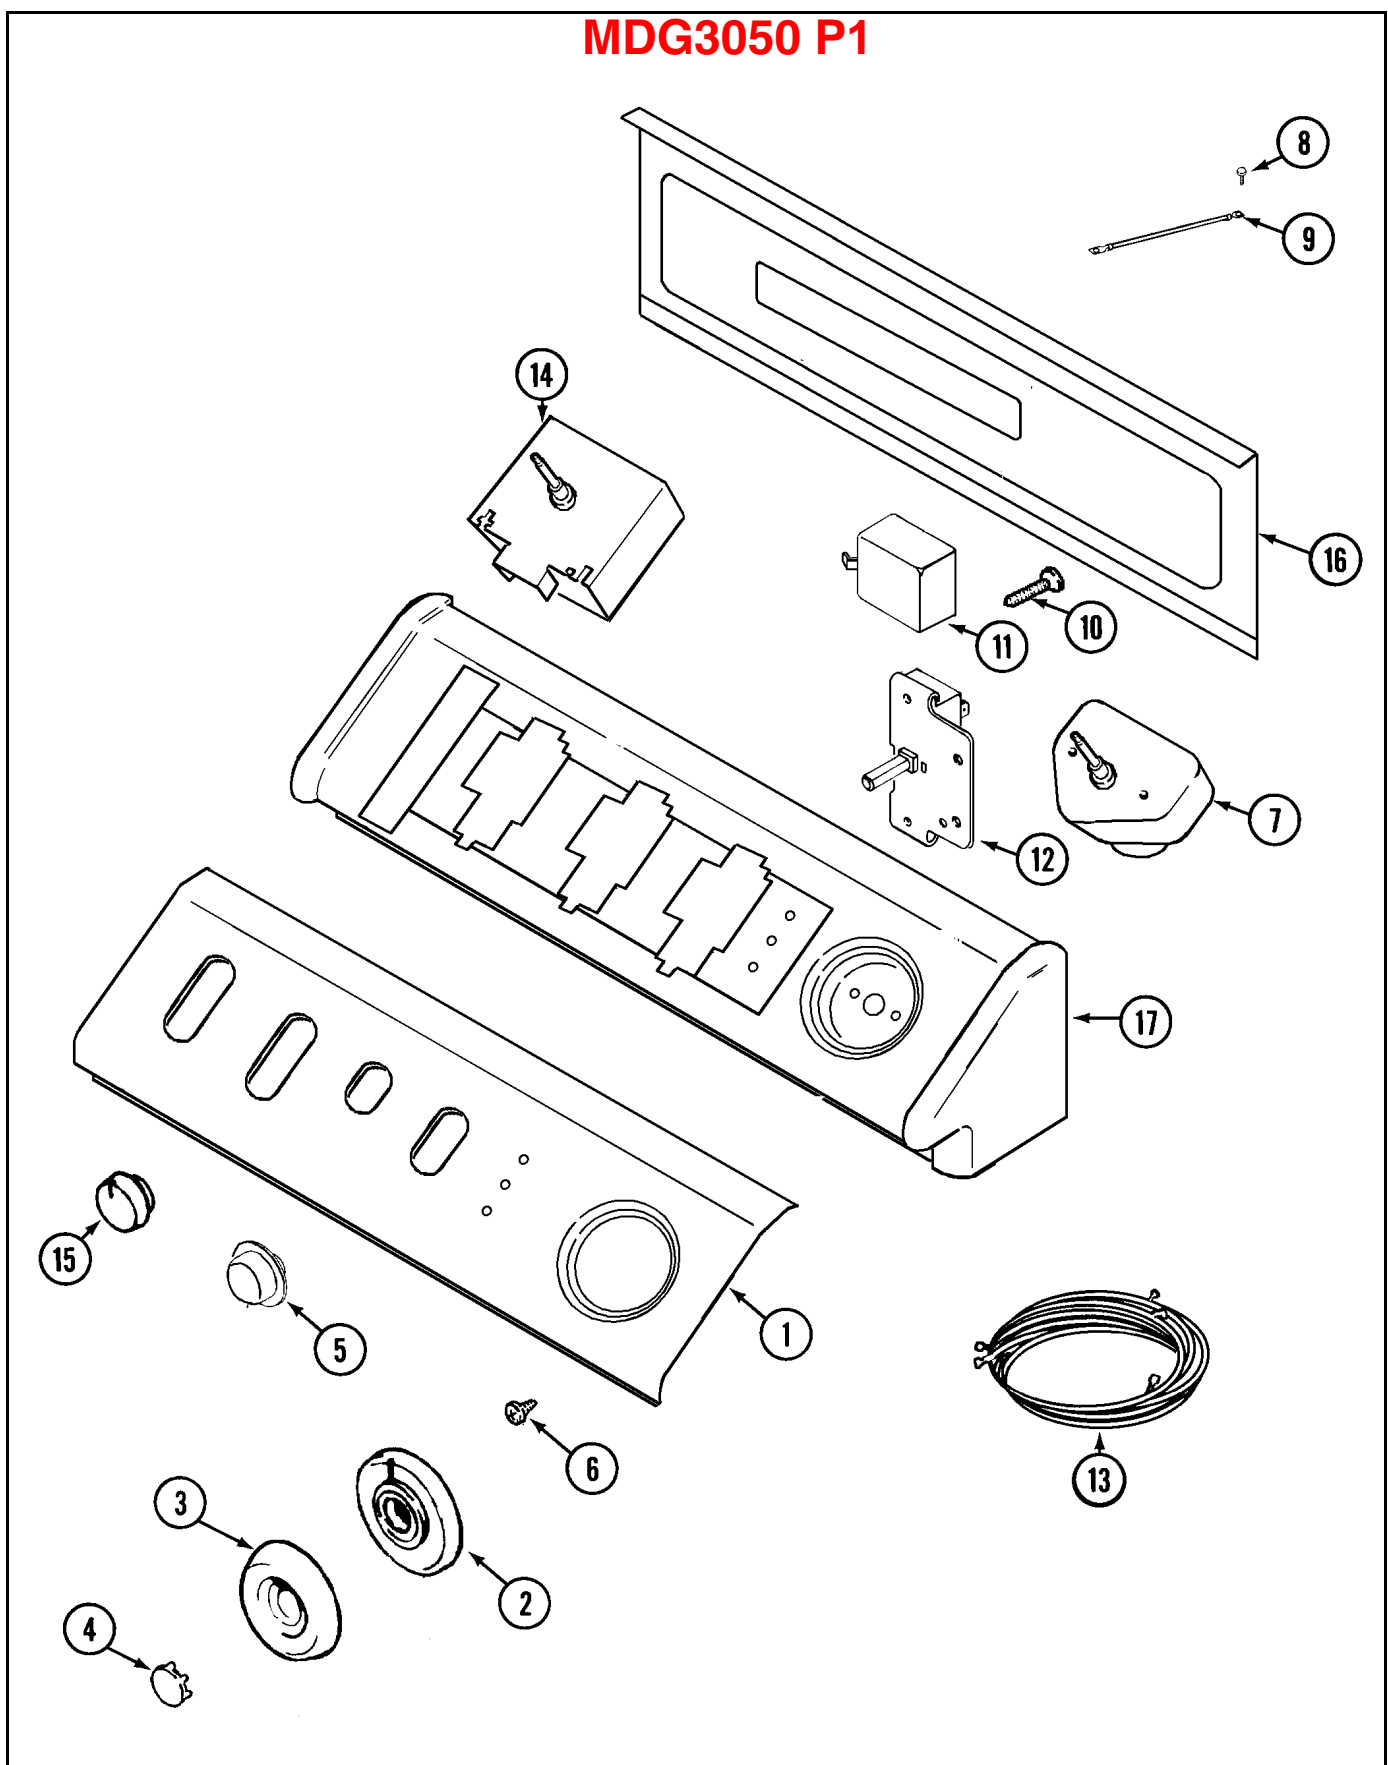

**Repair
Parts
List**

MODEL NUMBER
MDG3050AGW

**DRYER
MDG3050**

When requesting service or ordering parts, always provide the following information:

- Product Type
- Part Number
- Model Number
- Part Description

MAYTAG®

©2005 Maytag Services

Section: CONTROL PANEL

MDG3050 P1

Section: CABINET-FRONT

MDG3050 P2

Section: DOOR

MDG3050 P3

Wiring errors can cause improper and dangerous operation.

"Verify proper operation after servicing."

Section: TUMBLER

MDG3050 P8