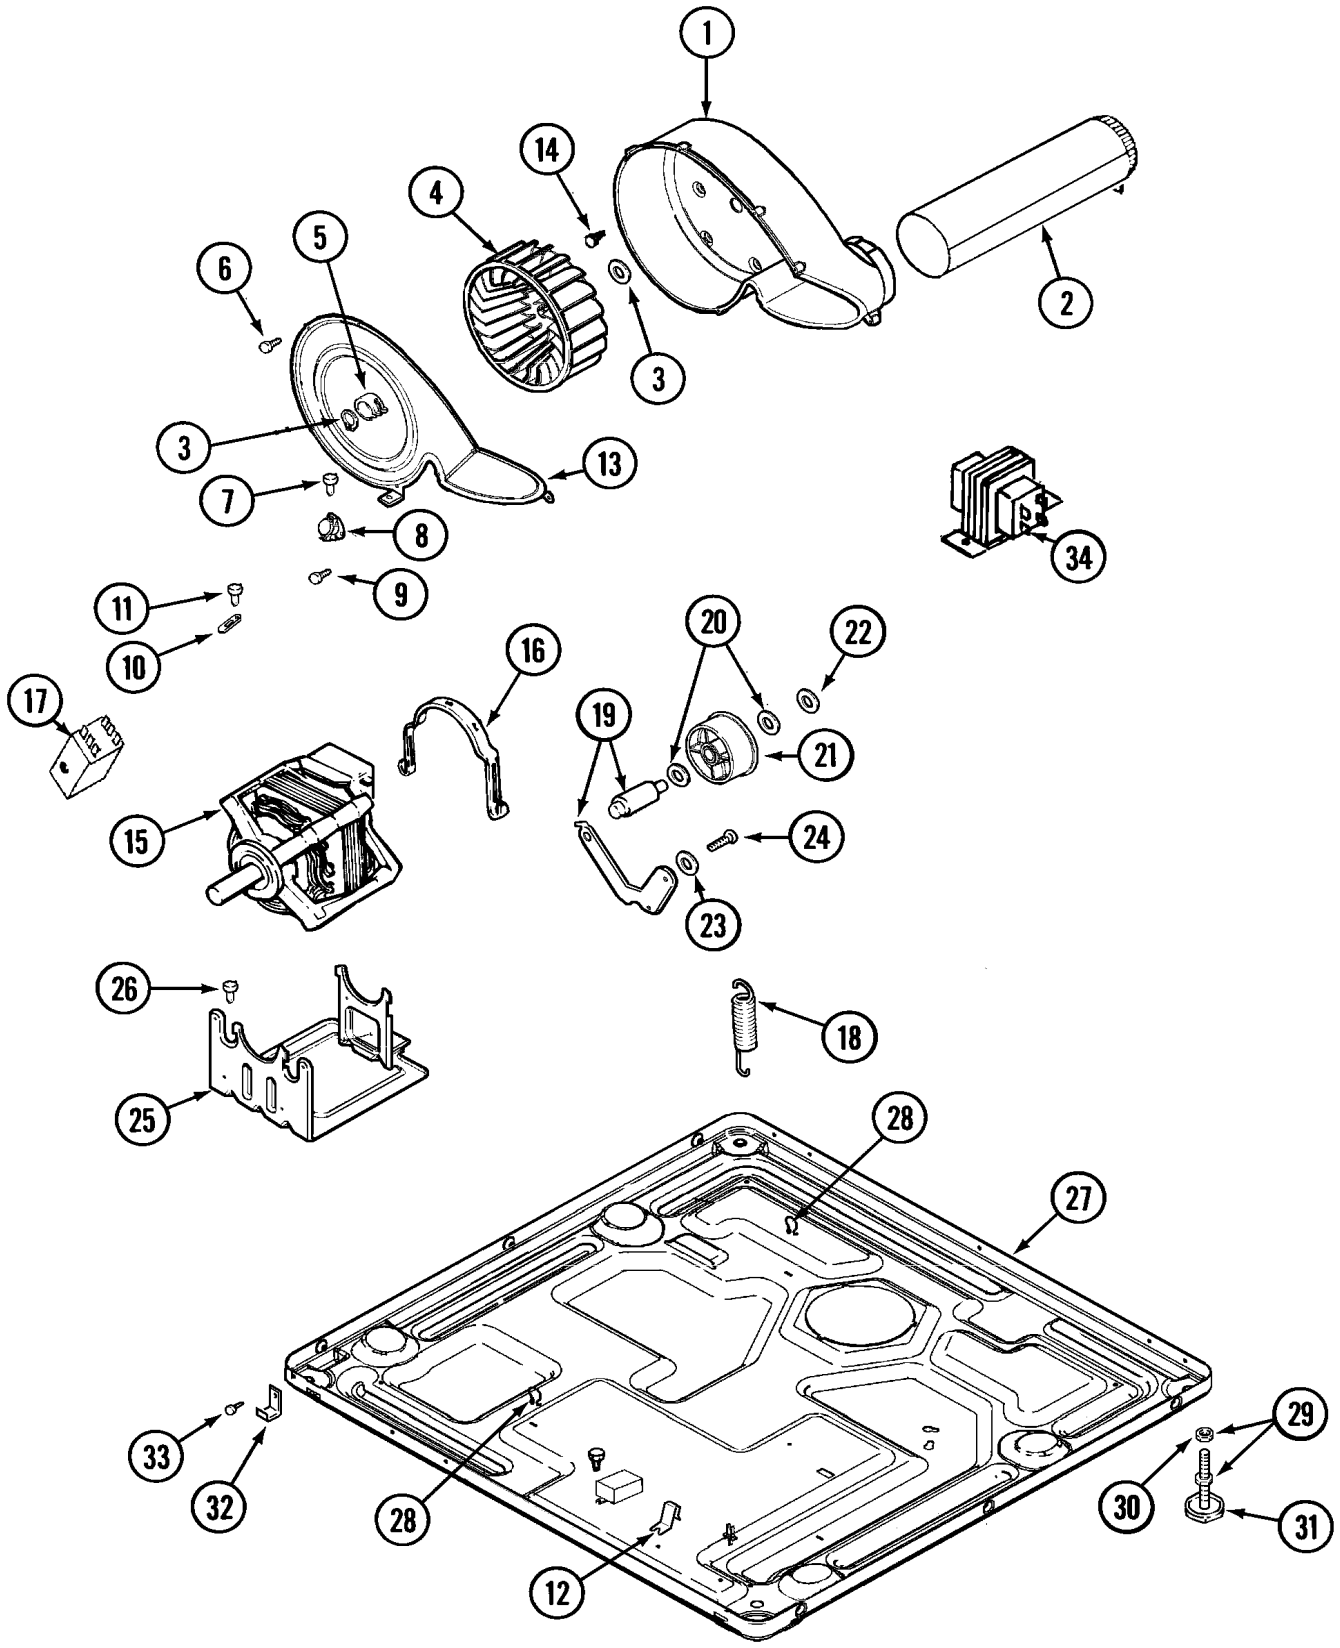

**Repair
Parts
List**

MODEL NUMBER
MDG3050AGW

**DRYER
MDG3050**

When requesting service or ordering parts, always provide the following information:

- Product Type
- Part Number
- Model Number
- Part Description

Section: CABINET-REAR

MDG3050 P4

Section: GAS VALVE

MDG3050 P5

Section: MOTOR DRIVE

MDG3050 P6

Section: WIRING INFORMATION

MDG3050 P7

Wiring errors can cause improper and dangerous operation.

"Verify proper operation after servicing."

Section: TUMBLER

MDG3050 P8