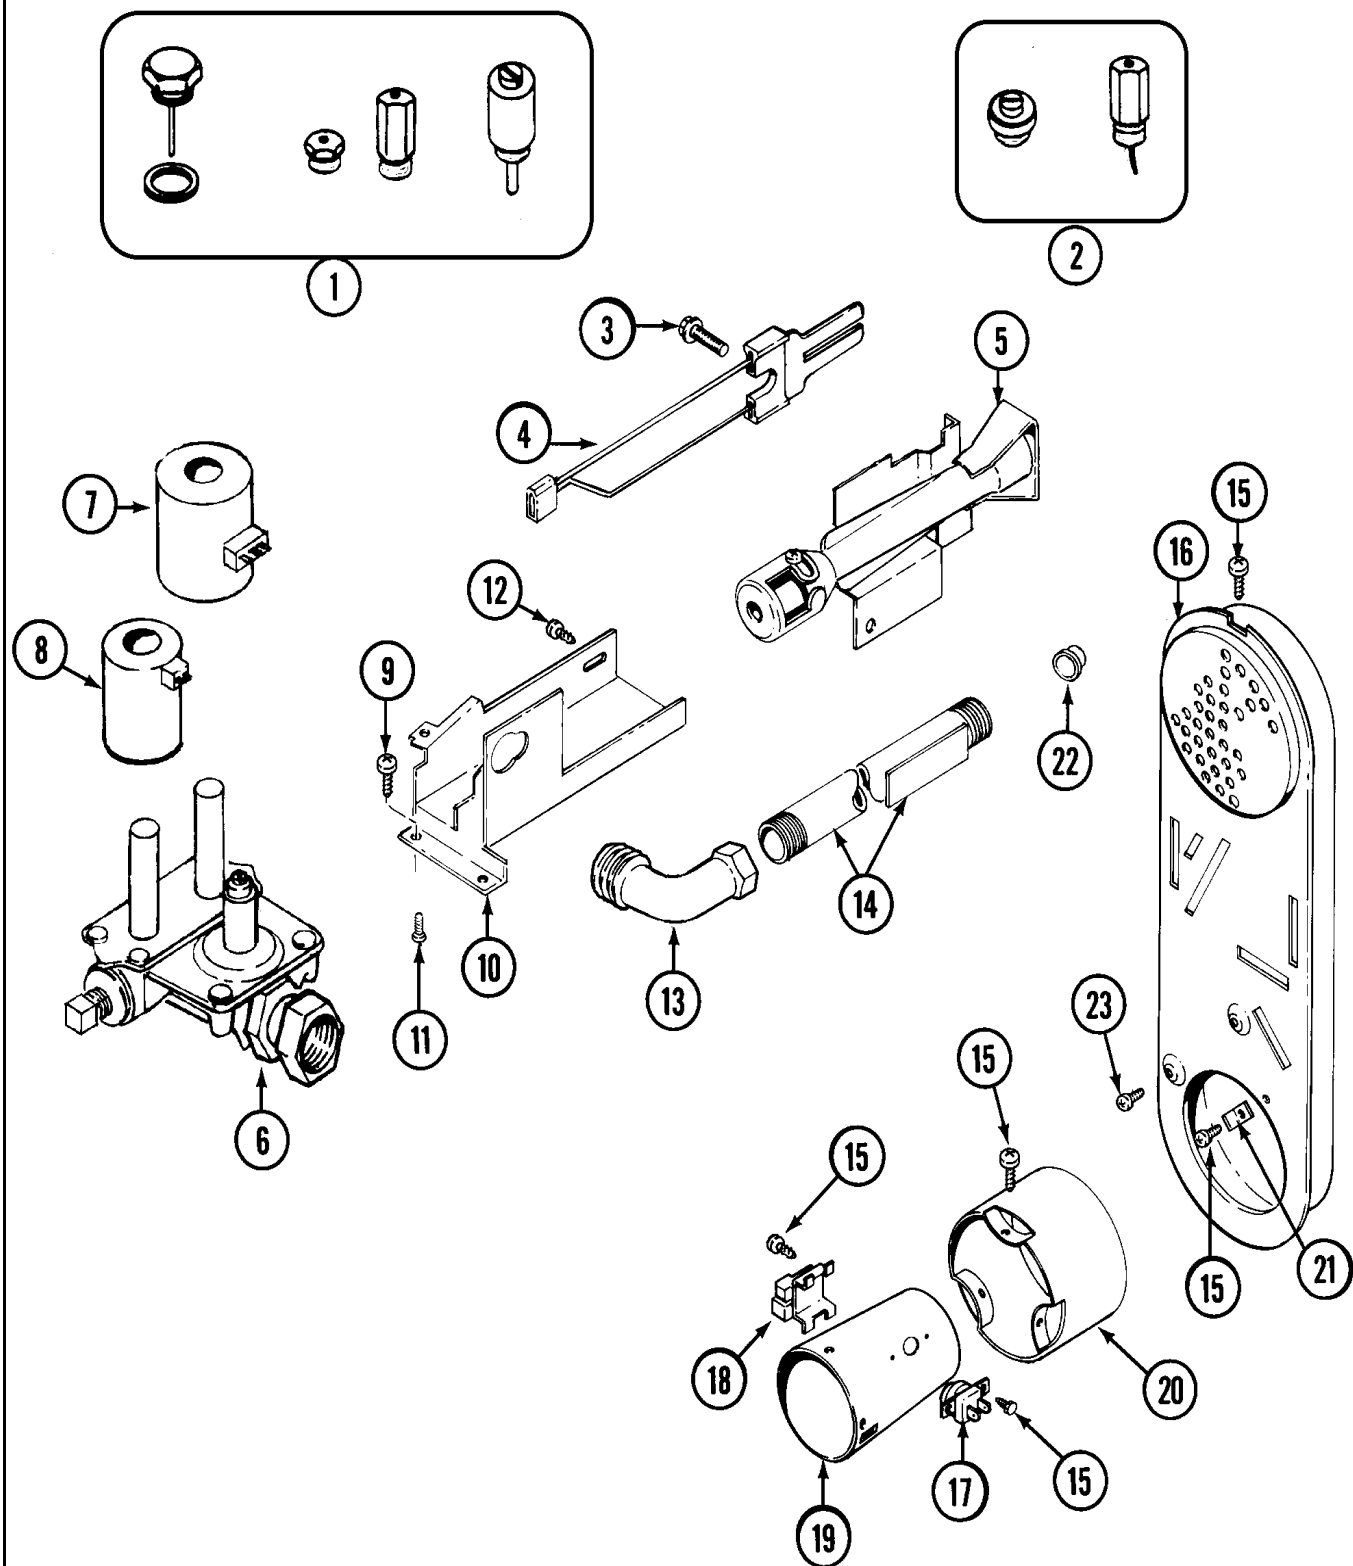

Section: GAS VALVE

MDG3050 P5