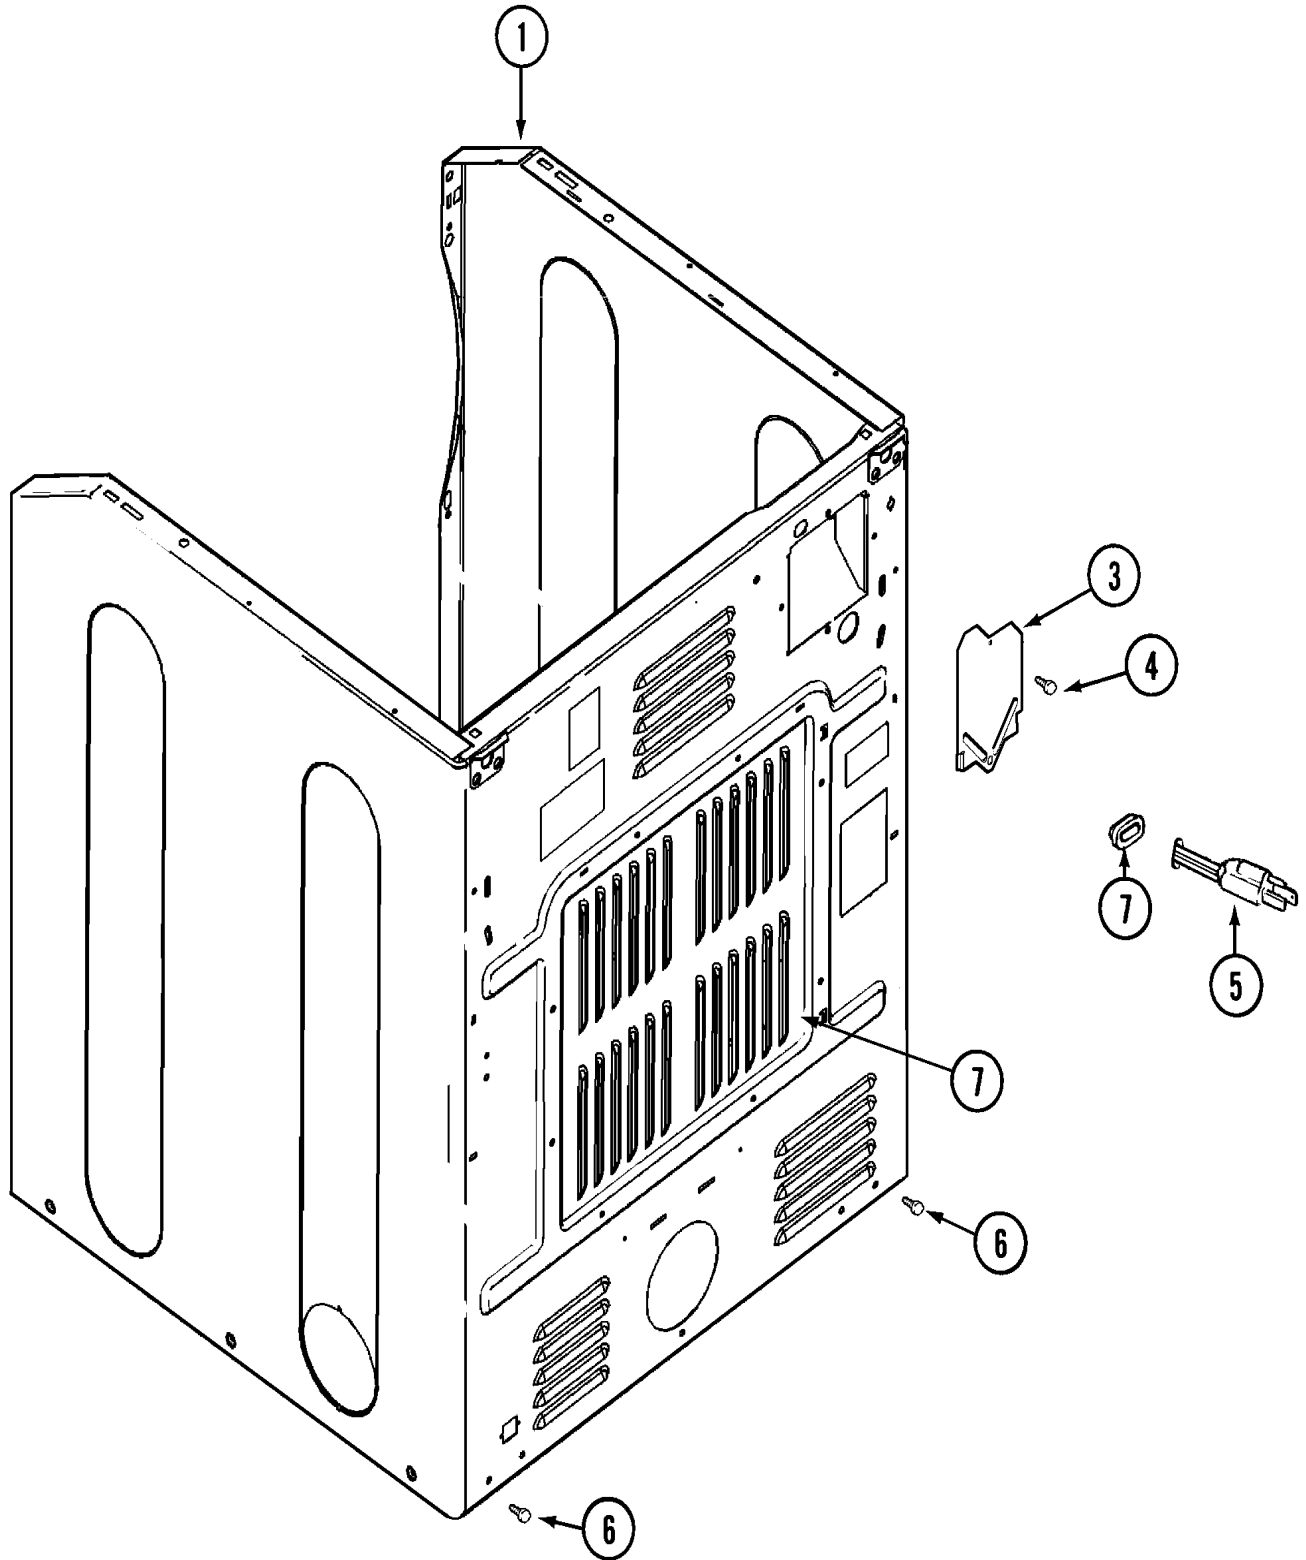

Section: CABINET-REAR

MDG3050 P4