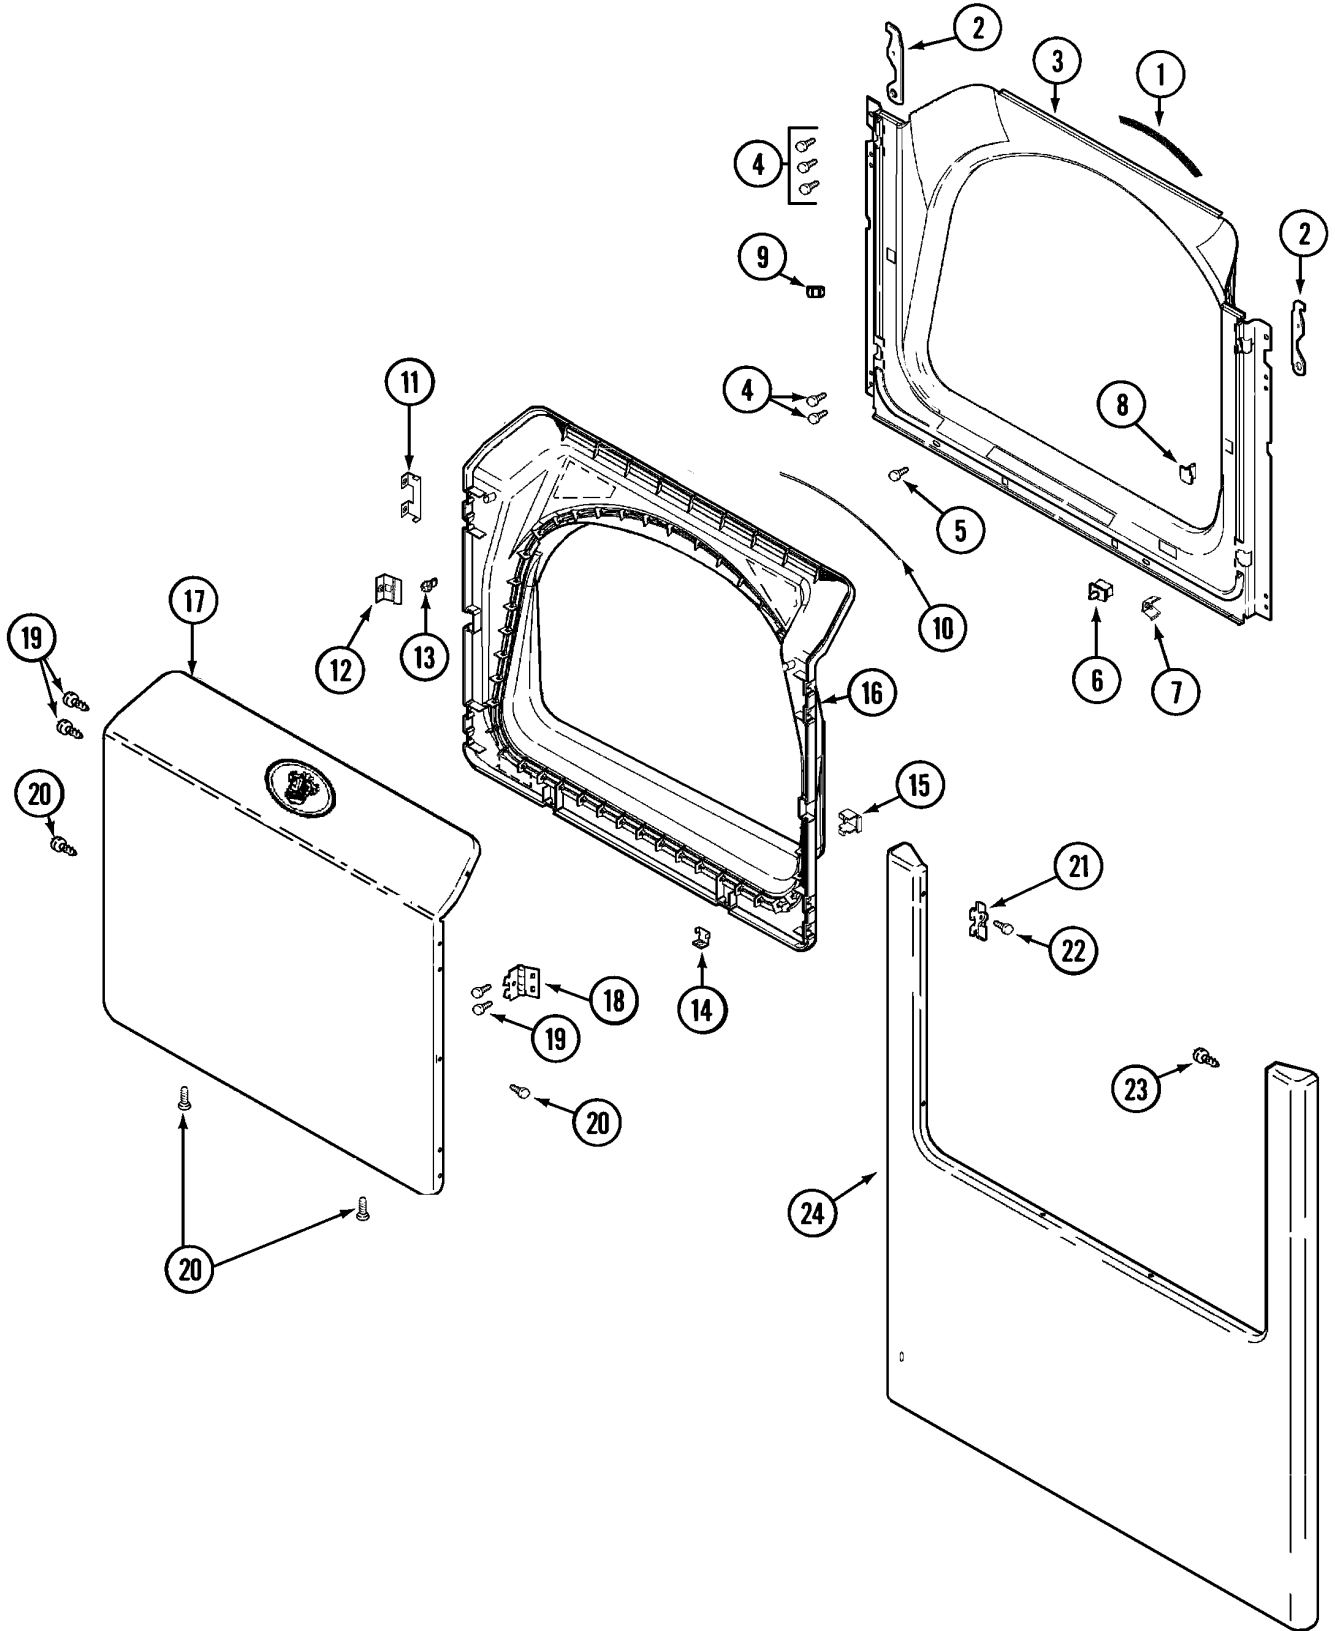

Section: DOOR

MDG3050 P3