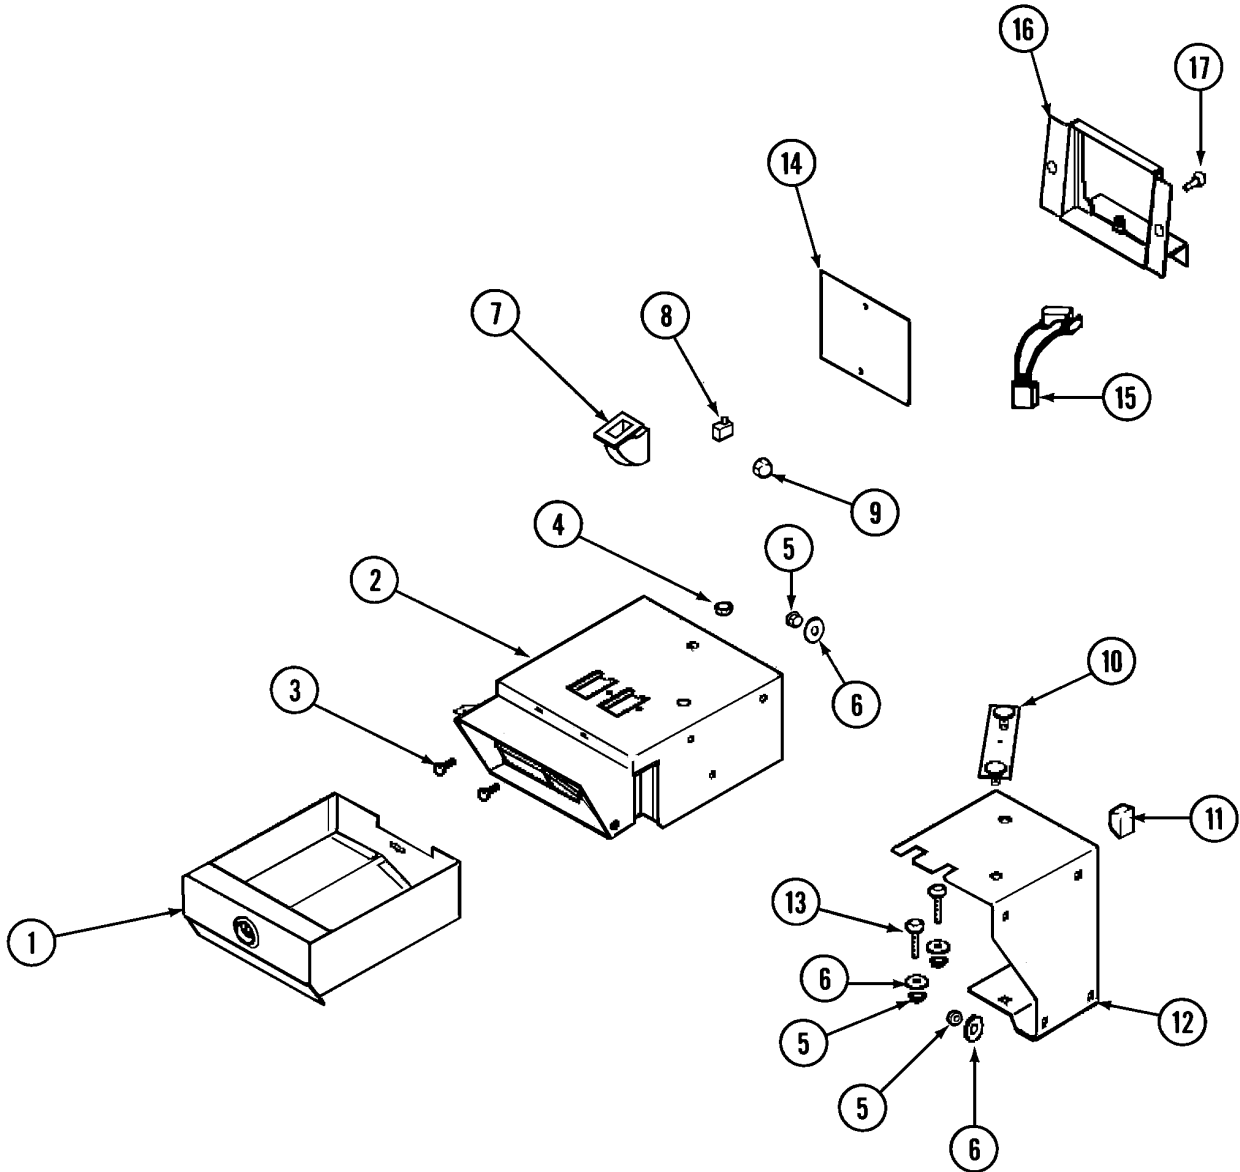

**Repair  
Parts  
List**

MODEL NUMBER  
MLG15PDAGW

**DRYER  
MLG15 1**

When requesting service or ordering parts, always provide the following information:

- Product Type
- Part Number
- Model Number
- Part Description

**MAYTAG**®

©2005 Maytag Services

Section: CONTROL PANEL (UPPER)

**MLG15 1 P1**

Section: CONTROL CENTER (UPPER)

**MLG15 1 P2**

Section: CABINET-FRONT (UPPER)

**MLG15 1 P3**

Section: CABINET-FRONT (LOWER)

**MLG15 1 P4**

Section: DOOR (UPPER)

**MLG15 1 P5**

Section: DOOR (LOWER)

MLG15 1 P6

Section: CABINET-REAR

**MLG15 1 P7**

Section: TUMBLER

MLG15 1 P8

Section: GAS VALVE

**MLG15 1 P9**

Section: MOTOR DRIVE

MLG15 1 P10

Section: MOTOR DRIVE

MLG15 1 P11