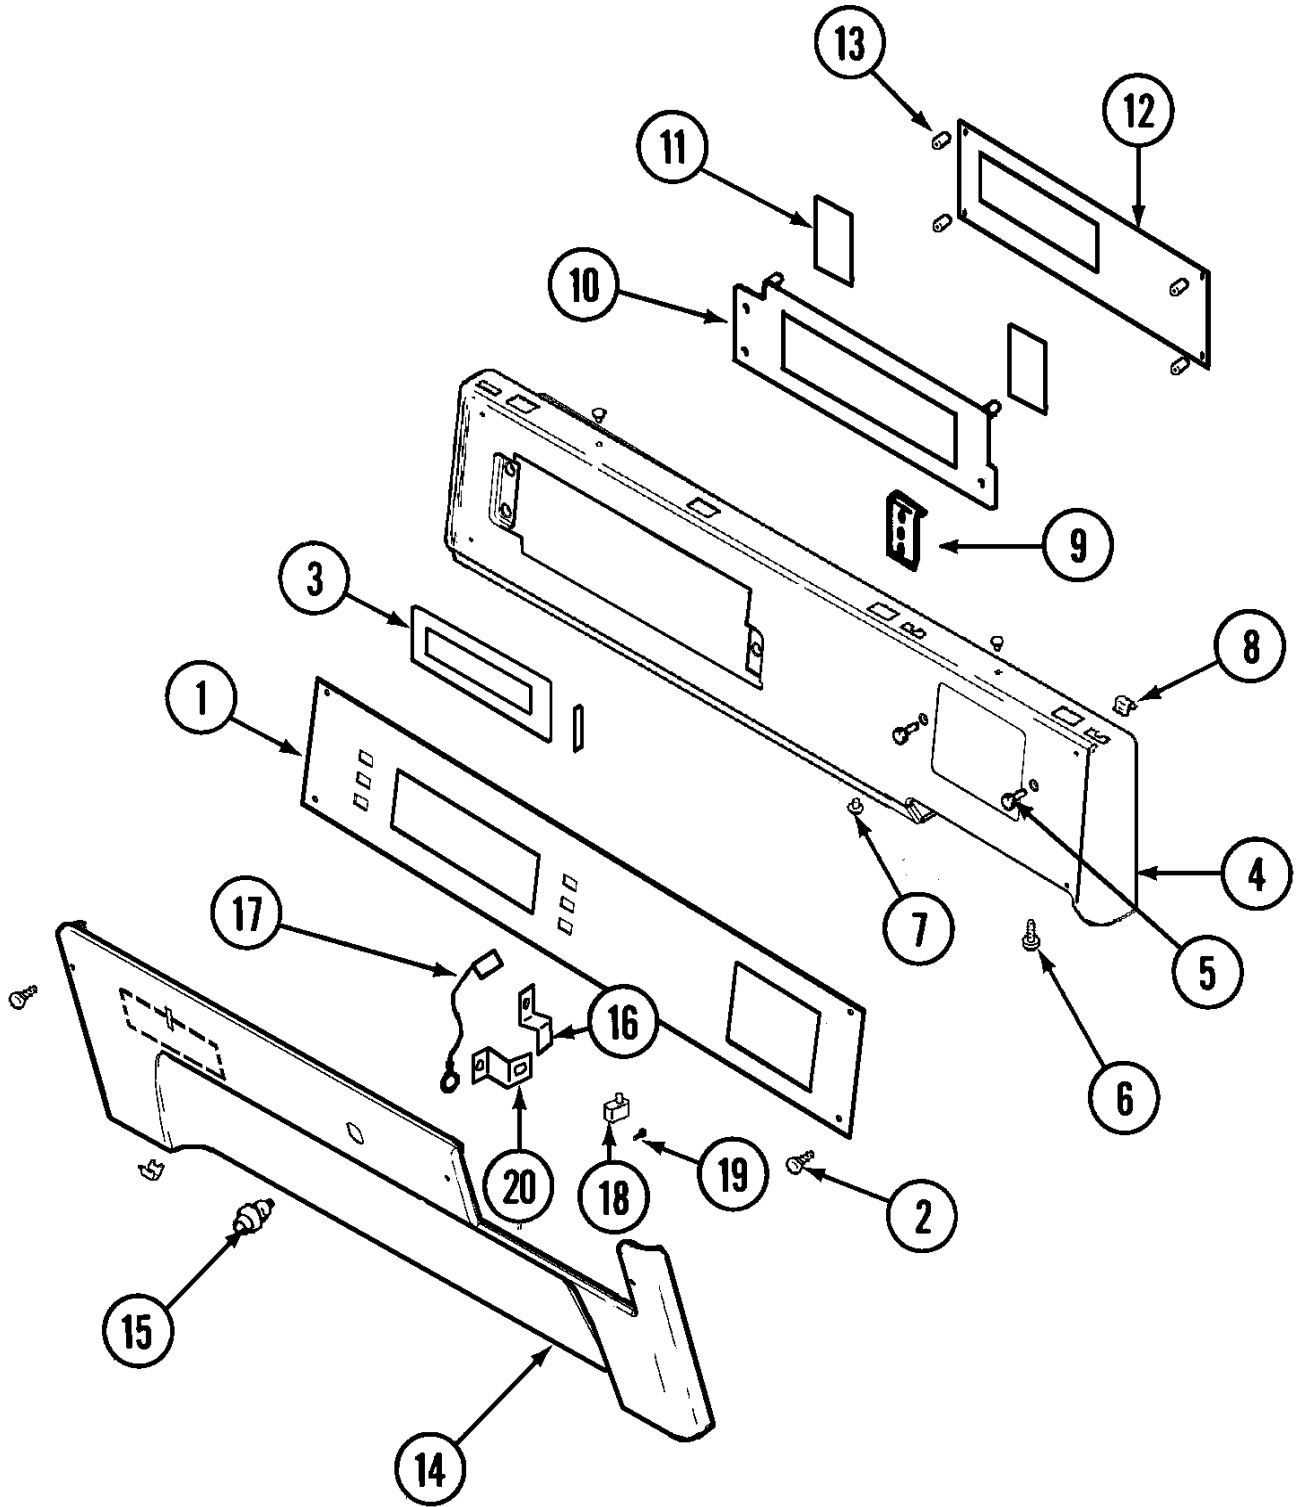

**Repair  
Parts  
List**

MODEL NUMBER  
MLG15PDAGW

**DRYER  
MLG15 1**

When requesting service or ordering parts, always provide the following information:

- Product Type
- Part Number
- Model Number
- Part Description

**MAYTAG**®

©2005 Maytag Services

Section: CONTROL PANEL (UPPER)

**MLG15 1 P1**

Section: CONTROL CENTER (UPPER)

**MLG15 1 P2**

Section: CABINET-FRONT (UPPER)

**MLG15 1 P3**

Section: TUMBLER

MLG15 1 P8

Section: GAS VALVE

**MLG15 1 P9**

Section: MOTOR DRIVE

MLG15 1 P10

Section: MOTOR DRIVE

MLG15 1 P11