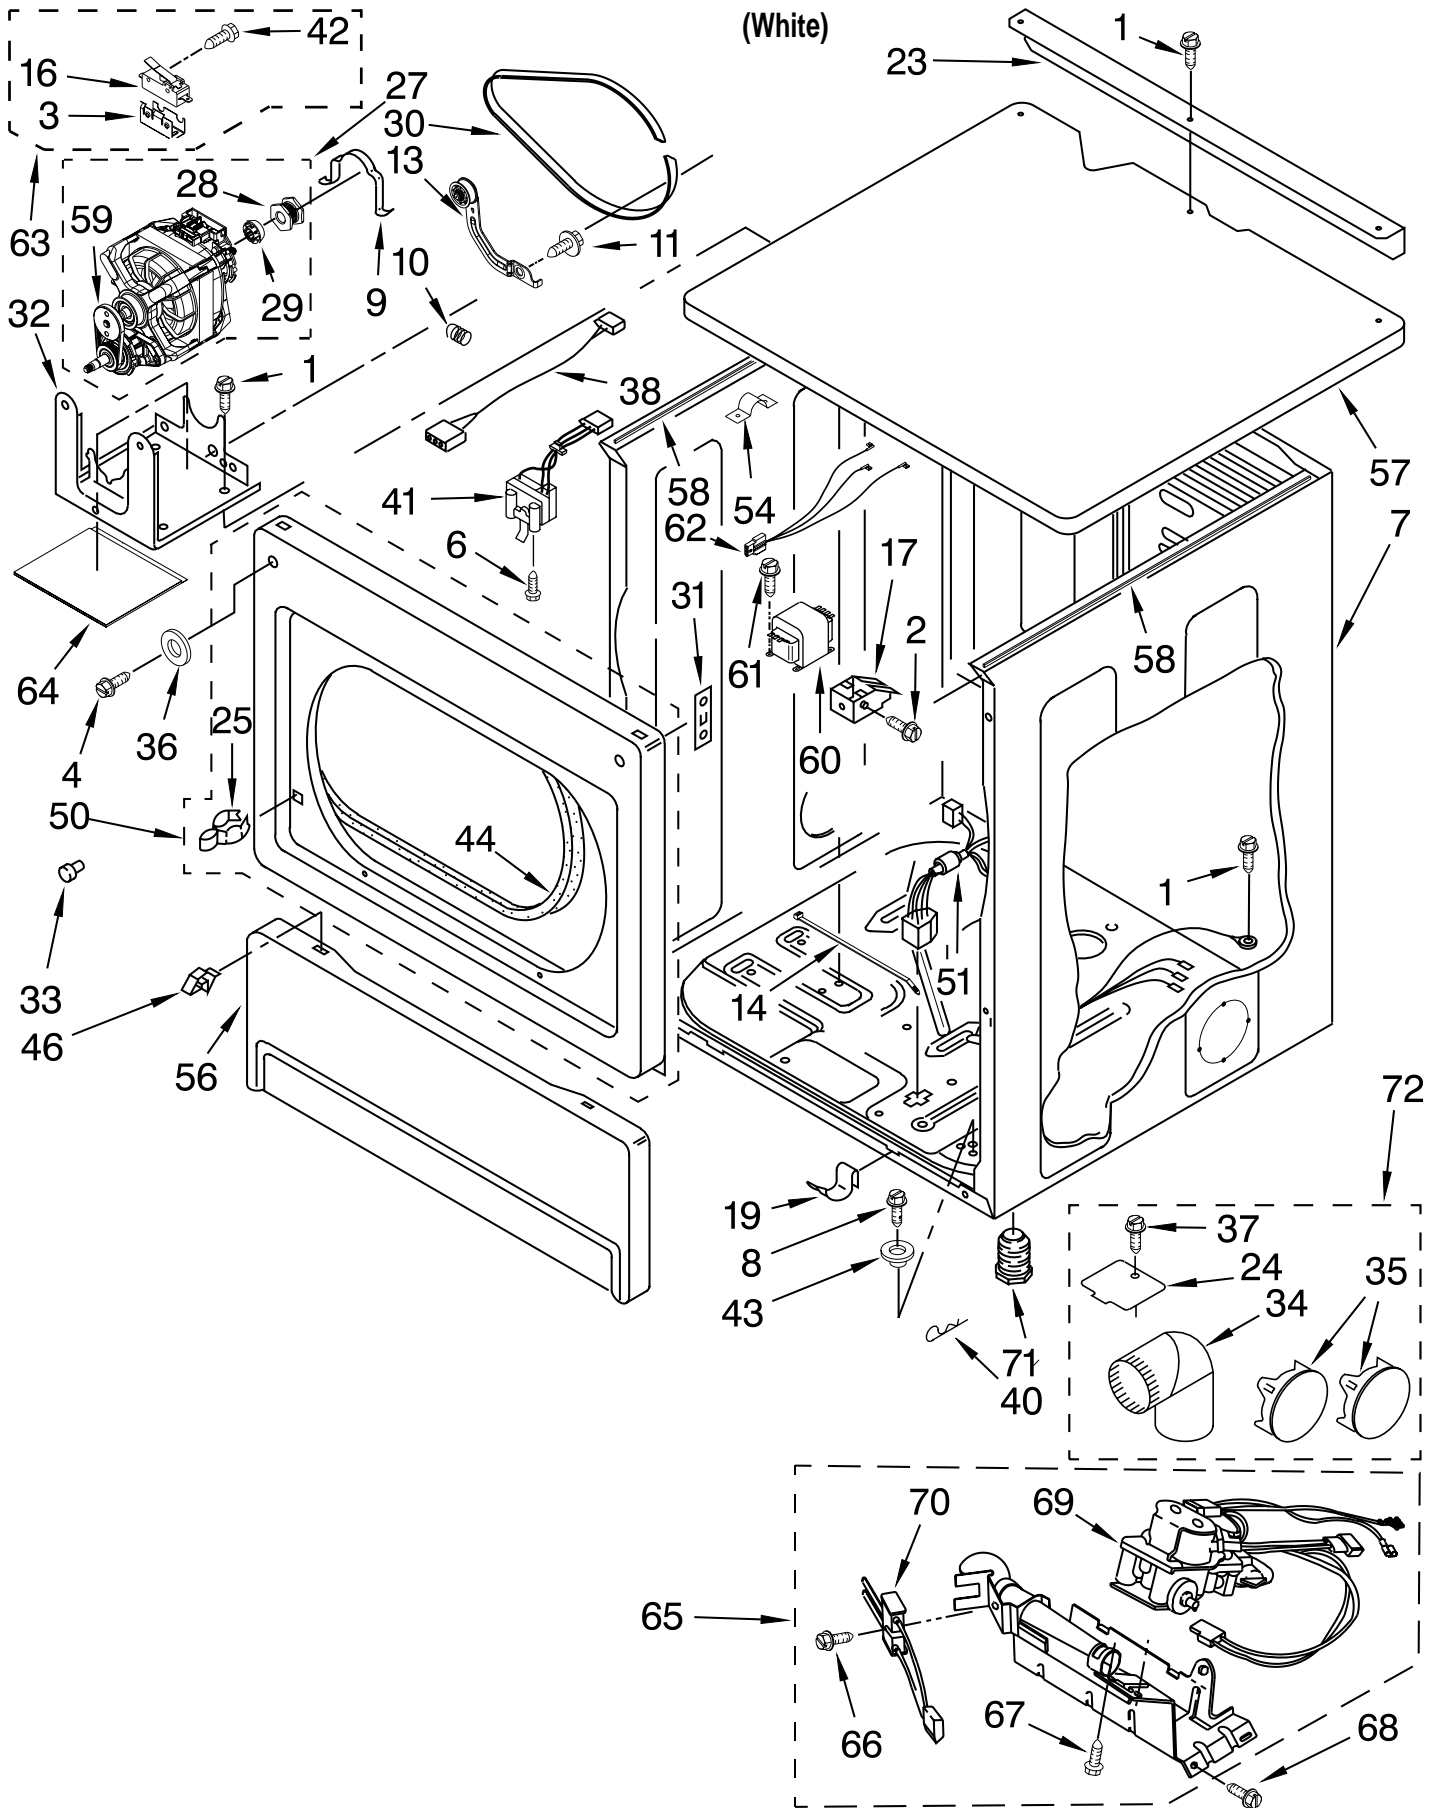

PARTS LIST

for

MAYTAG[®]

**COMMERCIAL
GAS DRYER**

MLG24 1

Mod **MLG24PDAGW0**

LOWER CABINET AND FRONT PANEL PARTS

MLG24 1 P1

(White)

Literature Parts

FOR ORDERING INFORMATION REFER TO PARTS PRICE LIST

CONTROL PANEL AND SEPARATOR PARTS

MLG24 1 P2

(White)

FOR ORDERING INFORMATION REFER TO PARTS PRICE LIST

UPPER CABINET AND FRONT PANEL PARTS

MLG24 1 P3

(White)

FOR ORDERING INFORMATION REFER TO PARTS PRICE LIST

UPPER AND LOWER BULKHEAD PARTS

MLG24 1 P4

(White)

FOR ORDERING INFORMATION REFER TO PARTS PRICE LIST

DOOR PARTS