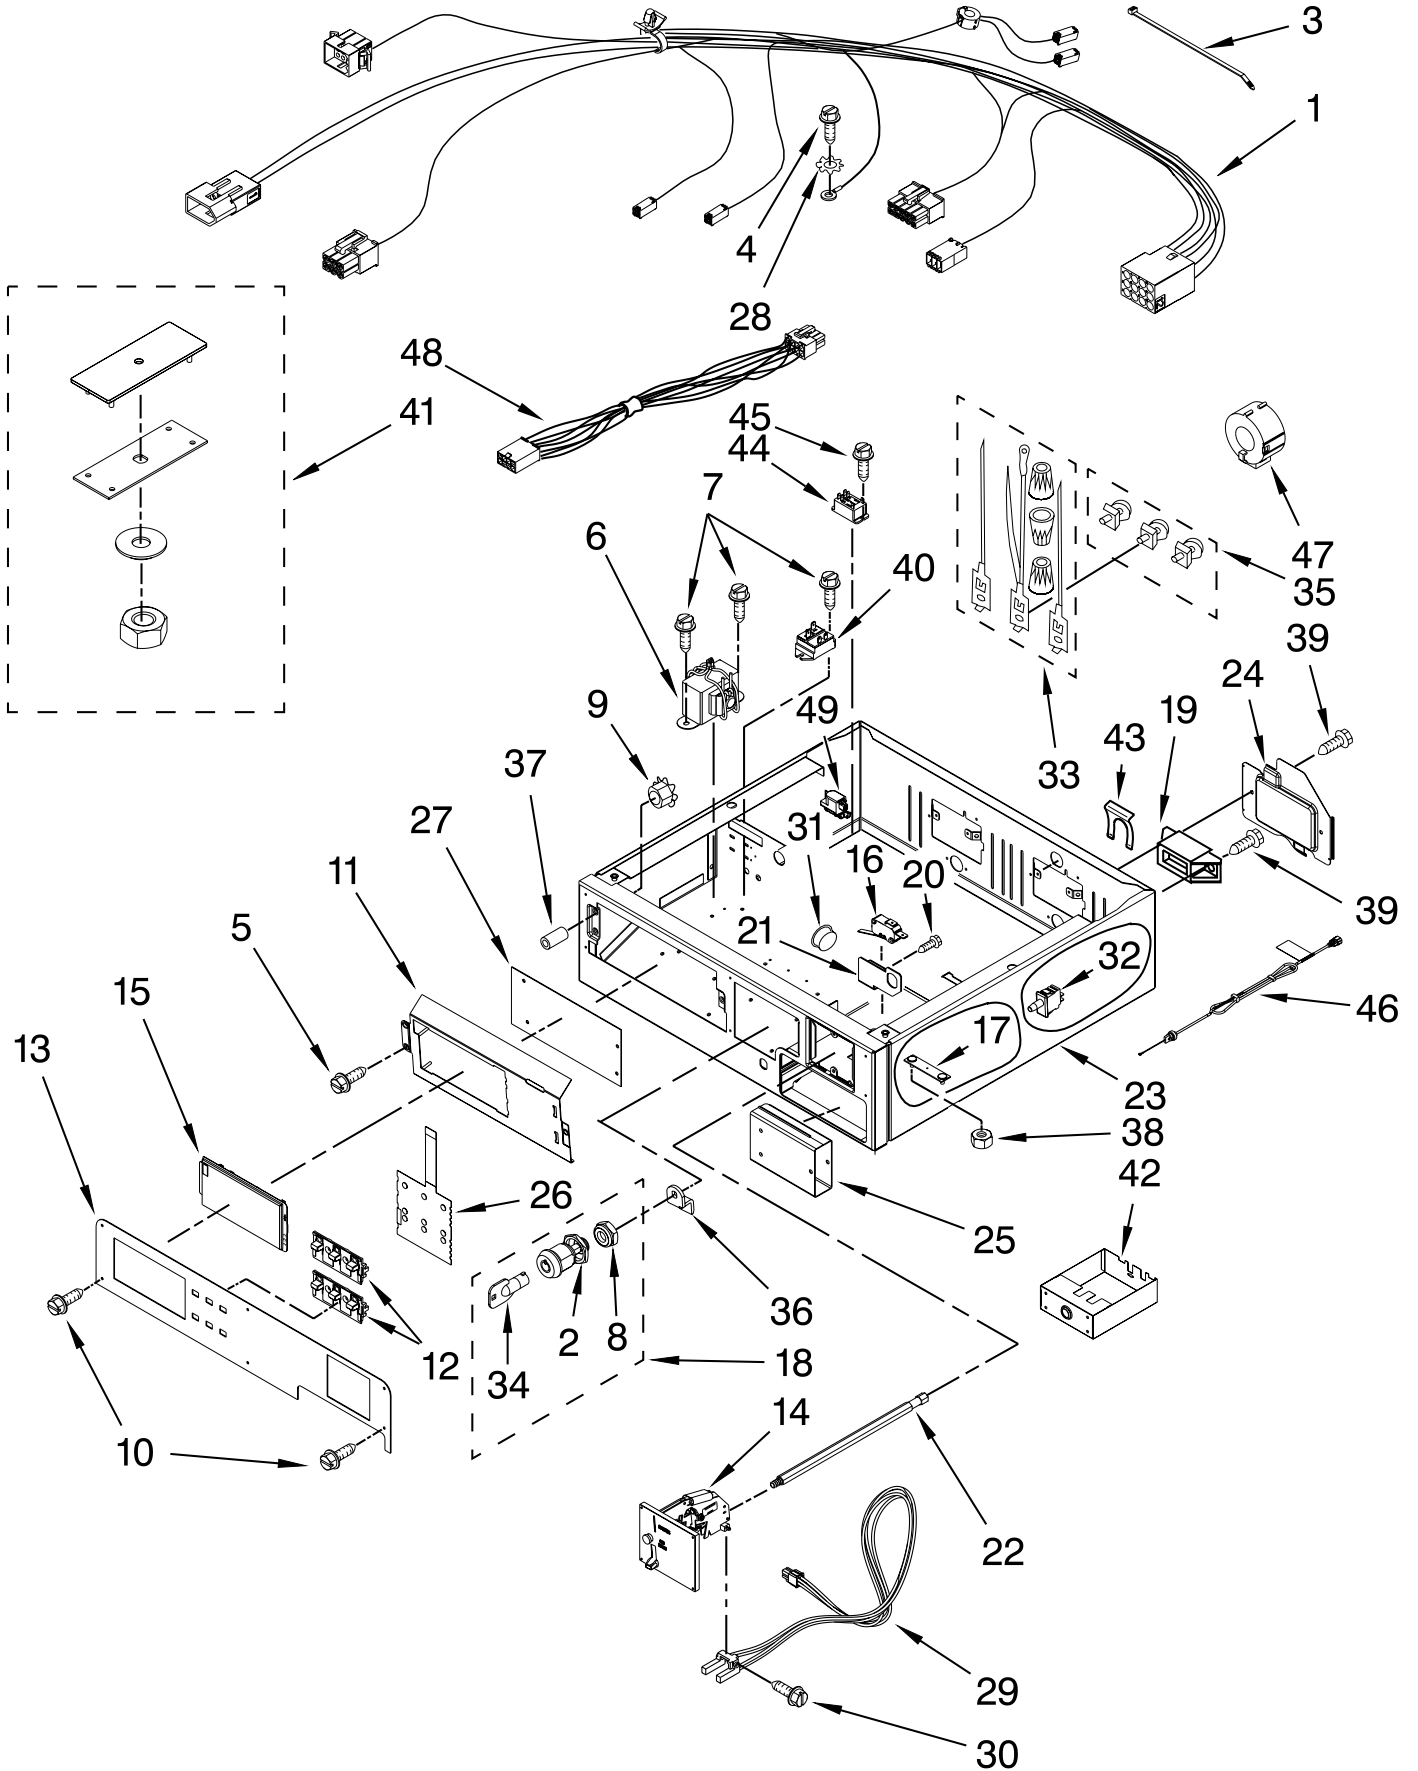

PARTS LIST

for

MAYTAG[®]

**COMMERCIAL
GAS DRYER**

MLG24 1

Mod **MLG24PDAGW0**

LOWER CABINET AND FRONT PANEL PARTS

MLG24 1 P1

(White)

Literature Parts

FOR ORDERING INFORMATION REFER TO PARTS PRICE LIST

CONTROL PANEL AND SEPARATOR PARTS

MLG24 1 P2

(White)

FOR ORDERING INFORMATION REFER TO PARTS PRICE LIST

UPPER CABINET AND FRONT PANEL PARTS

MLG24 1 P3

(White)

FOR ORDERING INFORMATION REFER TO PARTS PRICE LIST

UPPER AND LOWER BULKHEAD PARTS

MLG24 1 P4

(White)

FOR ORDERING INFORMATION REFER TO PARTS PRICE LIST

DOOR PARTS