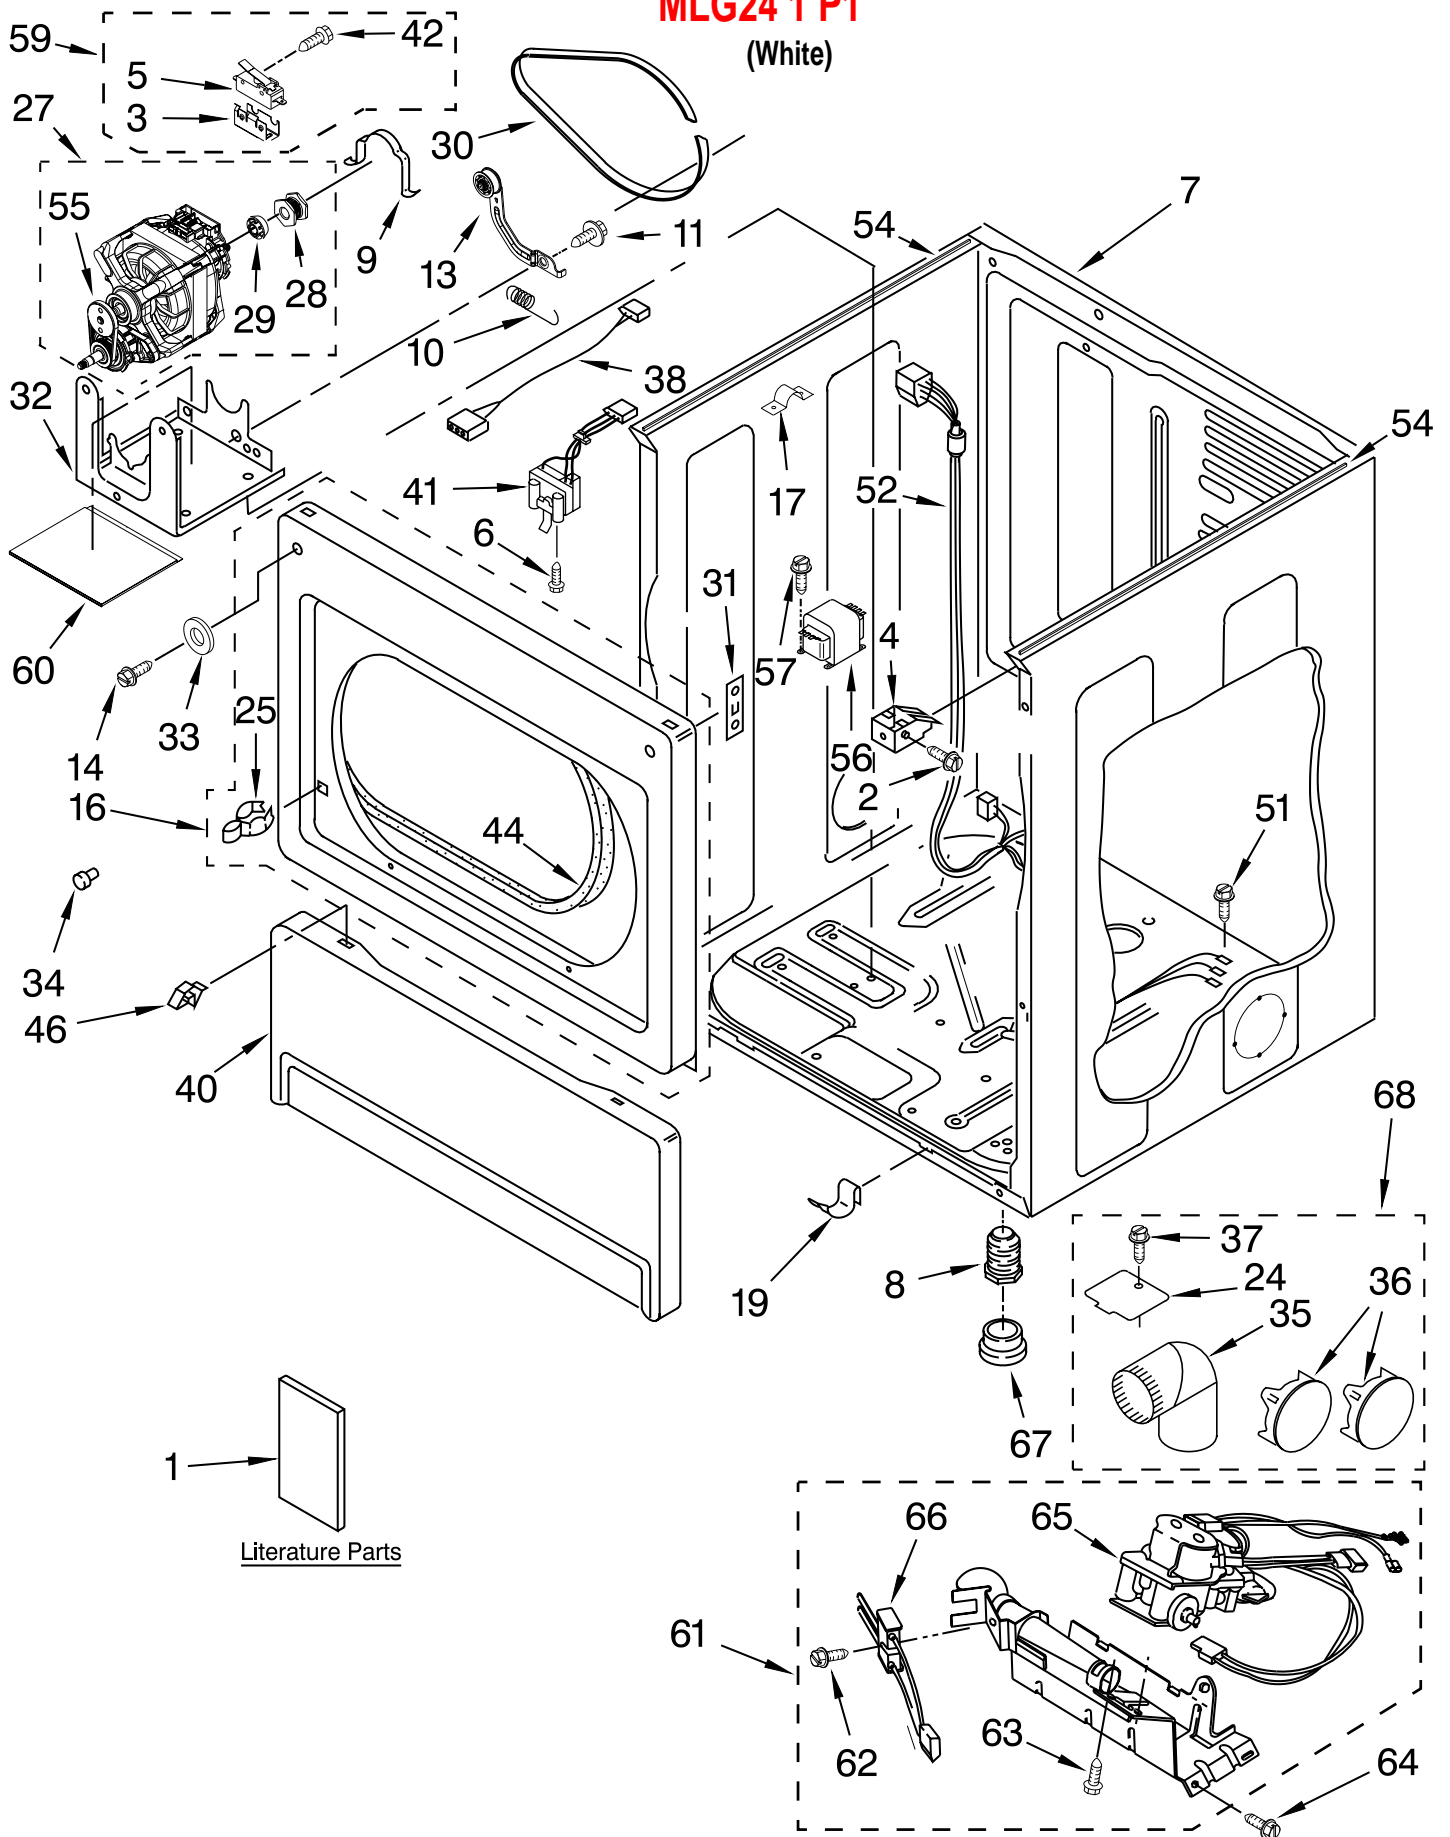

PARTS LIST

for

MAYTAG[®]

**COMMERCIAL
GAS DRYER**

MLG24 1

Mod **MLG24PDAGW0**

LOWER CABINET AND FRONT PANEL PARTS

MLG24 1 P1

(White)

Literature Parts

FOR ORDERING INFORMATION REFER TO PARTS PRICE LIST

CONTROL PANEL AND SEPARATOR PARTS

MLG24 1 P2

(White)

FOR ORDERING INFORMATION REFER TO PARTS PRICE LIST

UPPER CABINET AND FRONT PANEL PARTS

MLG24 1 P3

(White)

FOR ORDERING INFORMATION REFER TO PARTS PRICE LIST

UPPER AND LOWER BULKHEAD PARTS

MLG24 1 P4

(White)

FOR ORDERING INFORMATION REFER TO PARTS PRICE LIST

DOOR PARTS