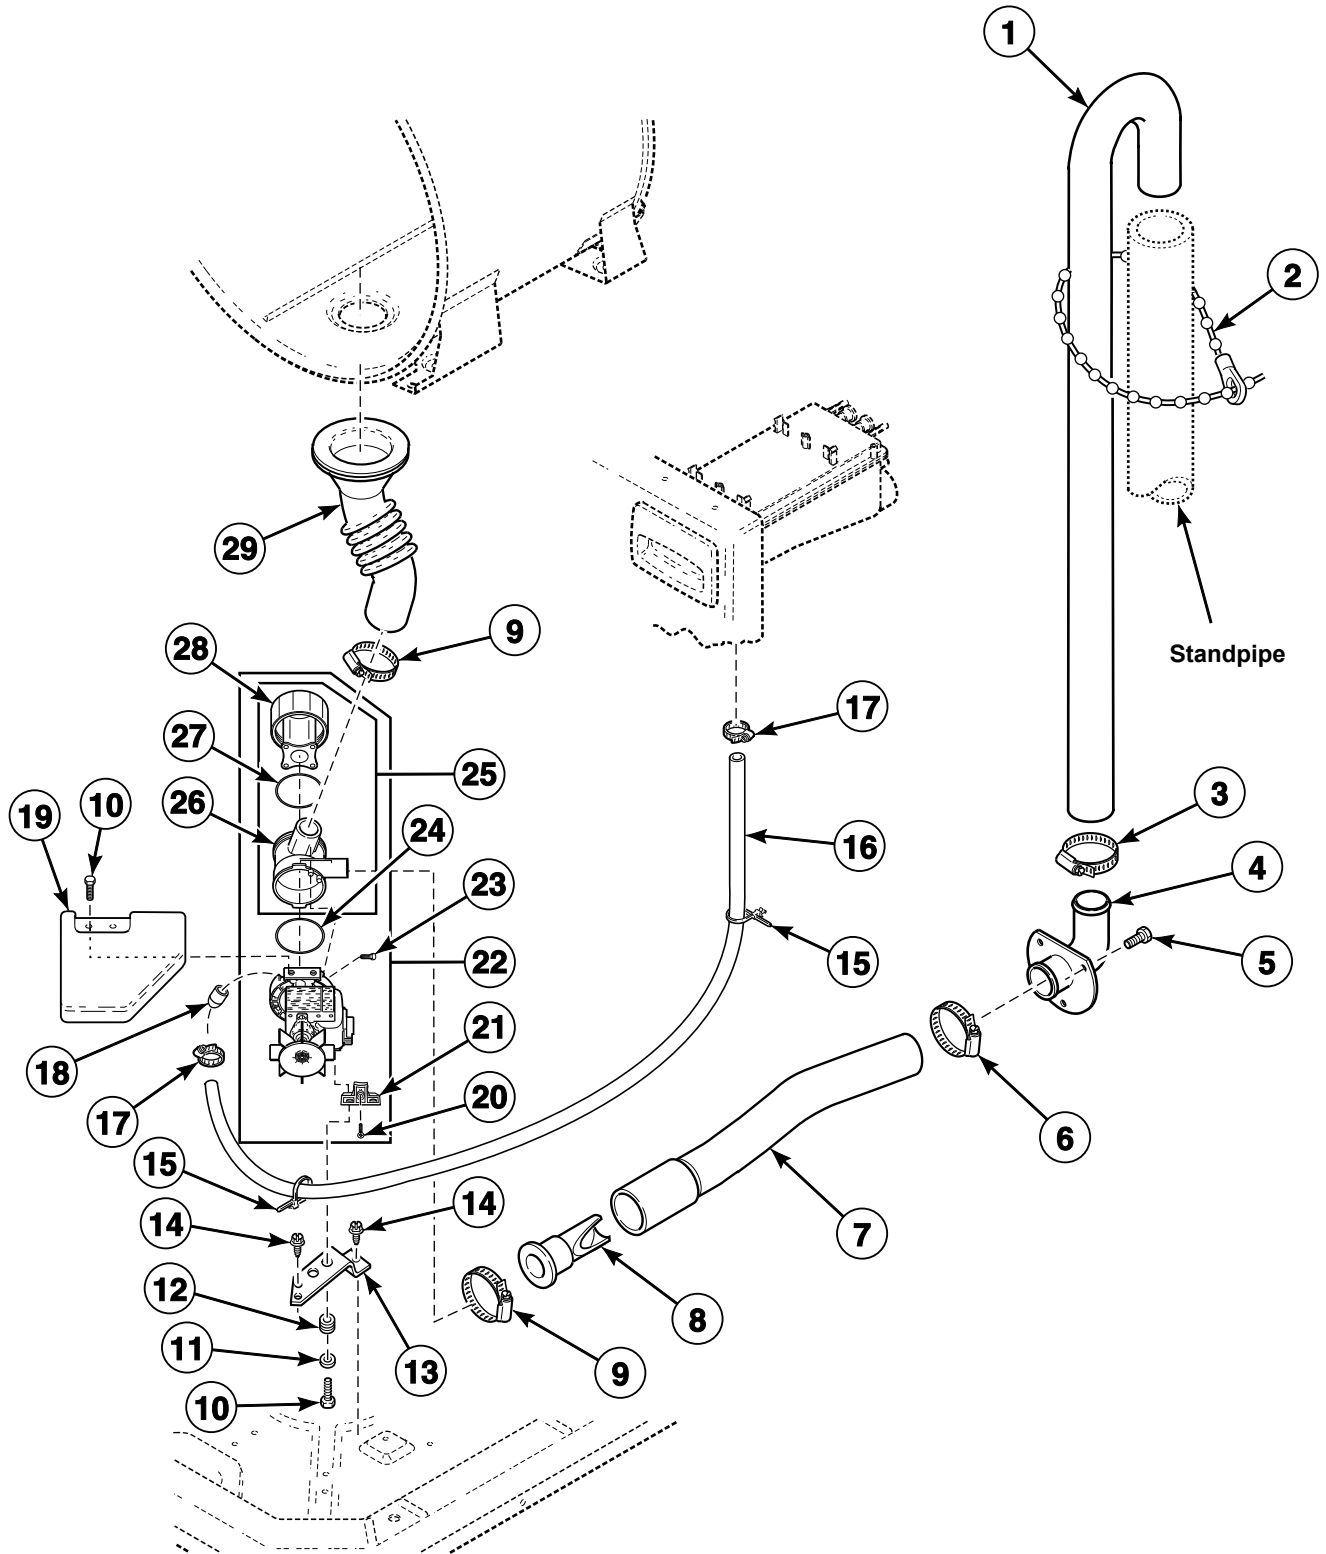

Hoses and Pump

FLW974P_800167

SWF 1 P17

© Copyright, Alliance Laundry Systems LLC – DO NOT COPY or TRANSMIT