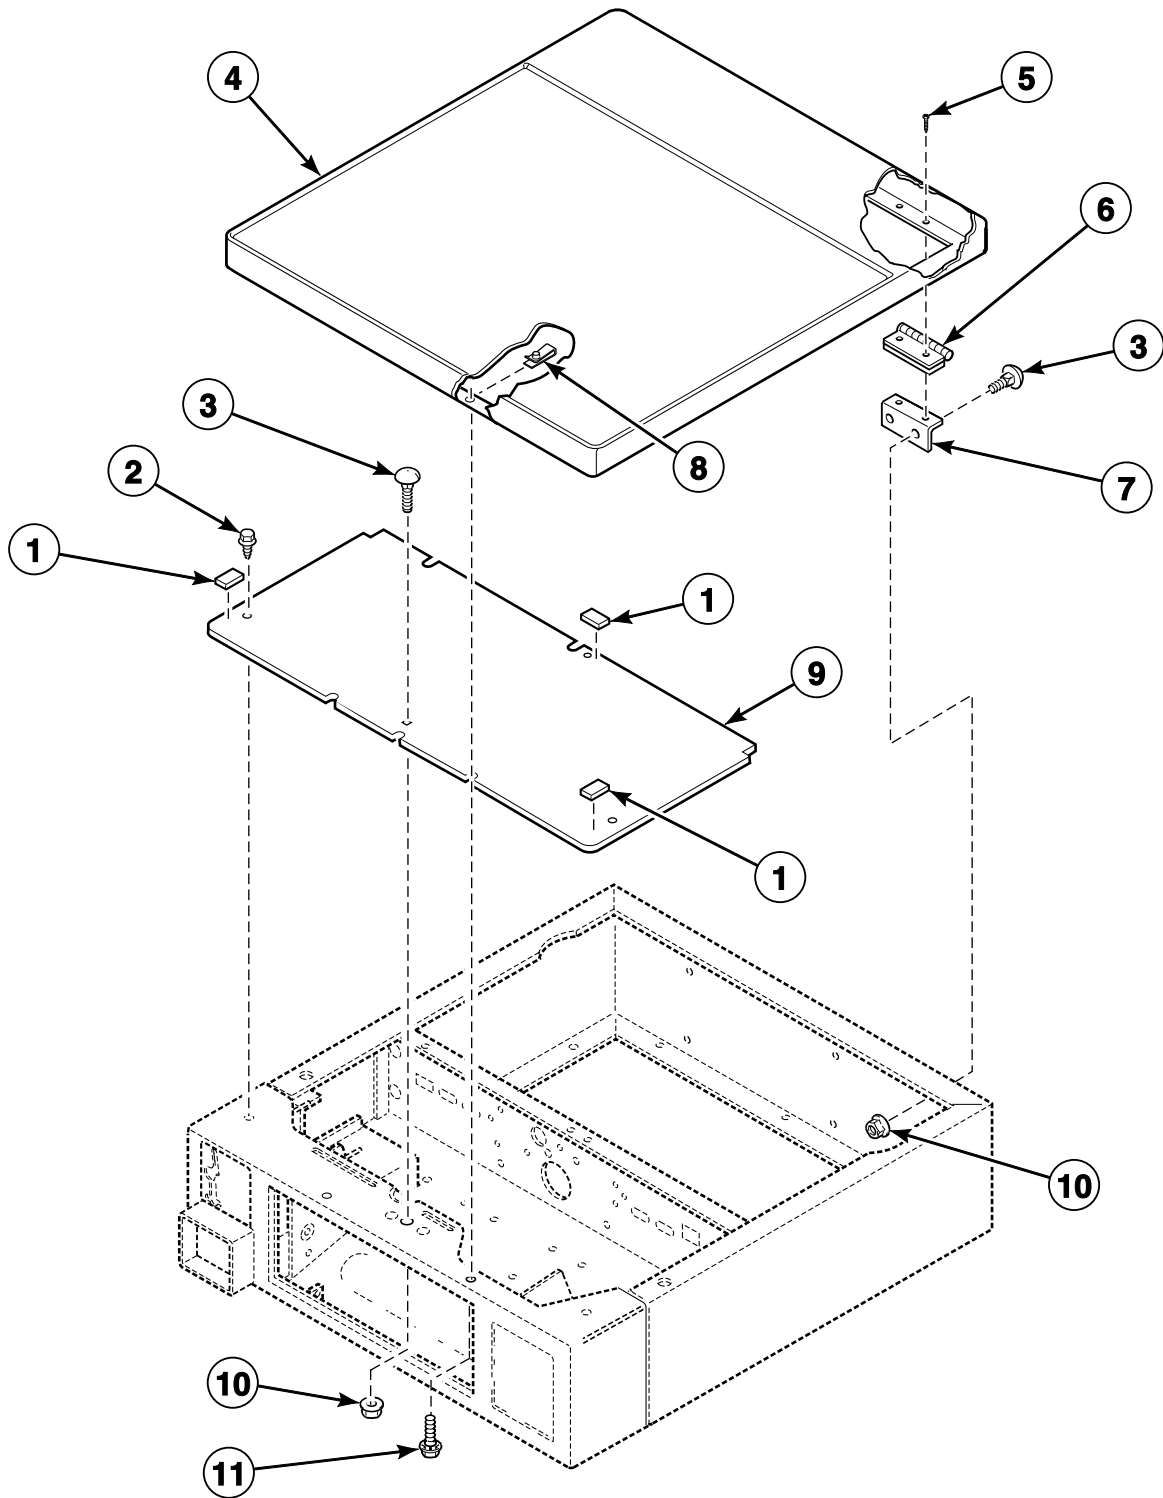

* Add Letter To Designate Color. L - Almond Q - Bisque W - White

Control Panel and Controls

FLW1689P_800167

Cabinet Top

FLW858P_800167

SWF 1 P2

© Copyright, Alliance Laundry Systems LLC – DO NOT COPY or TRANSMIT