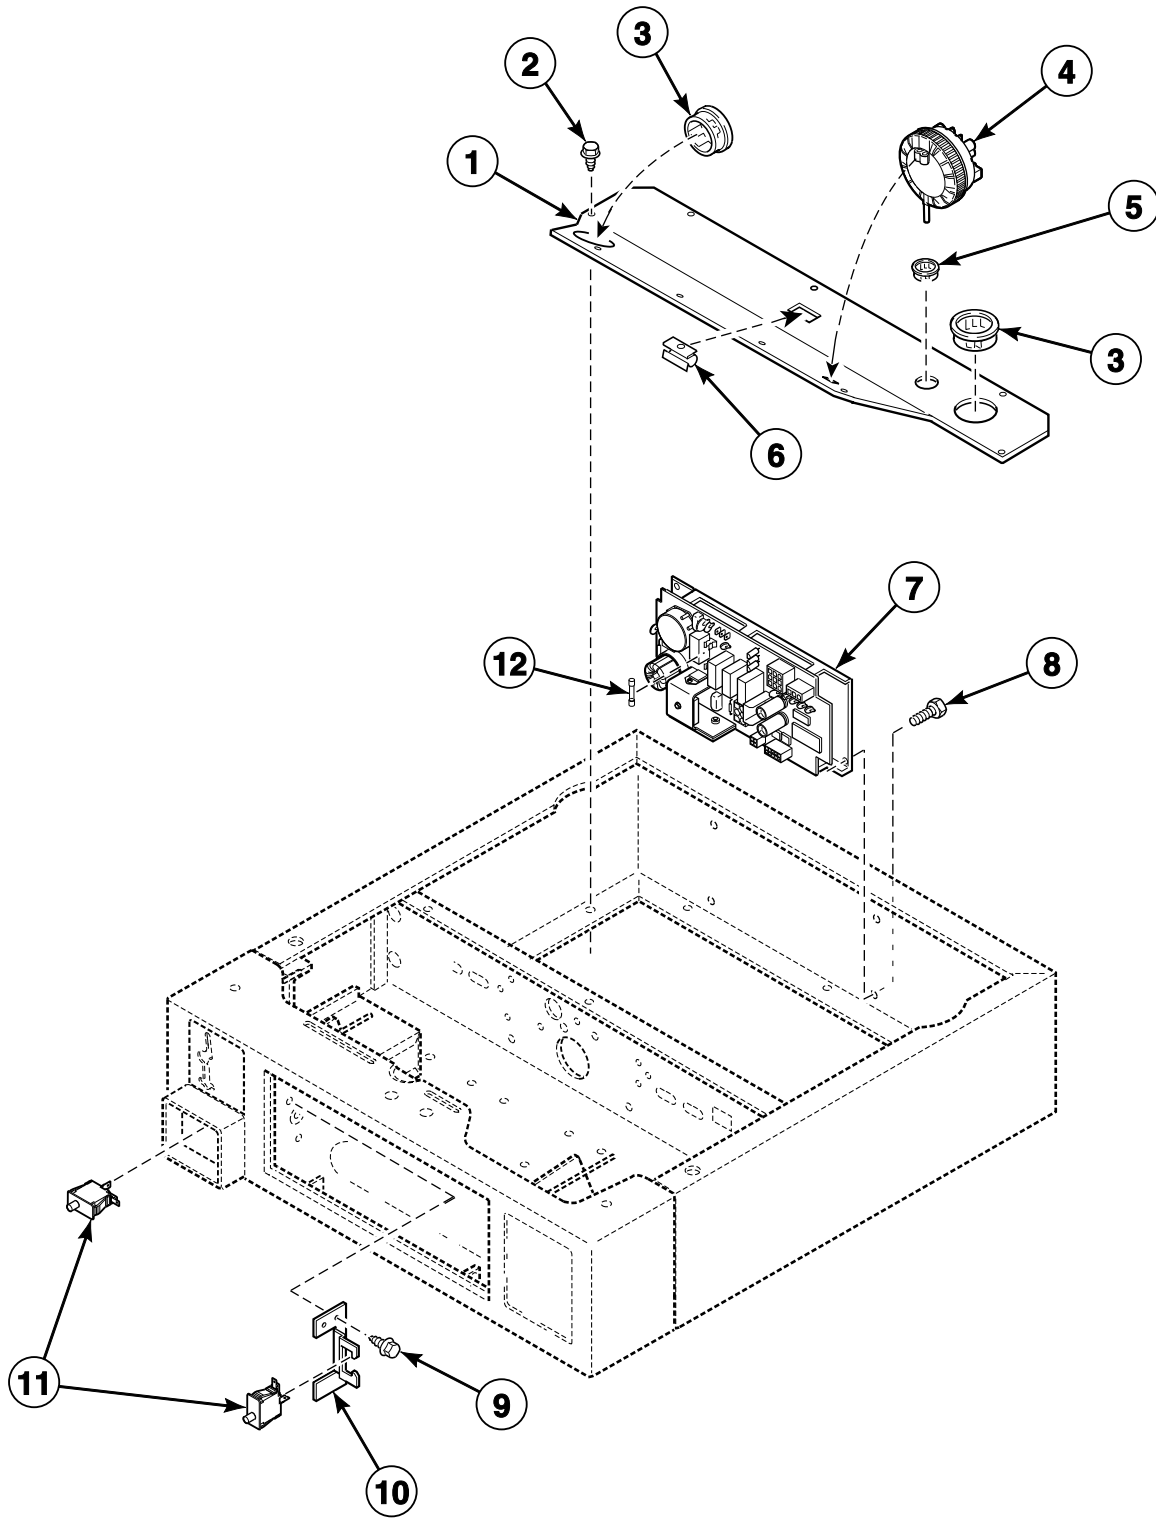

Control Shield and Motor Control

Models HWF561*E1102, HWF761*E1102, SWF561*E, SWF661*E and SWF761*E

FLW971P_800167

SWF 1 P3