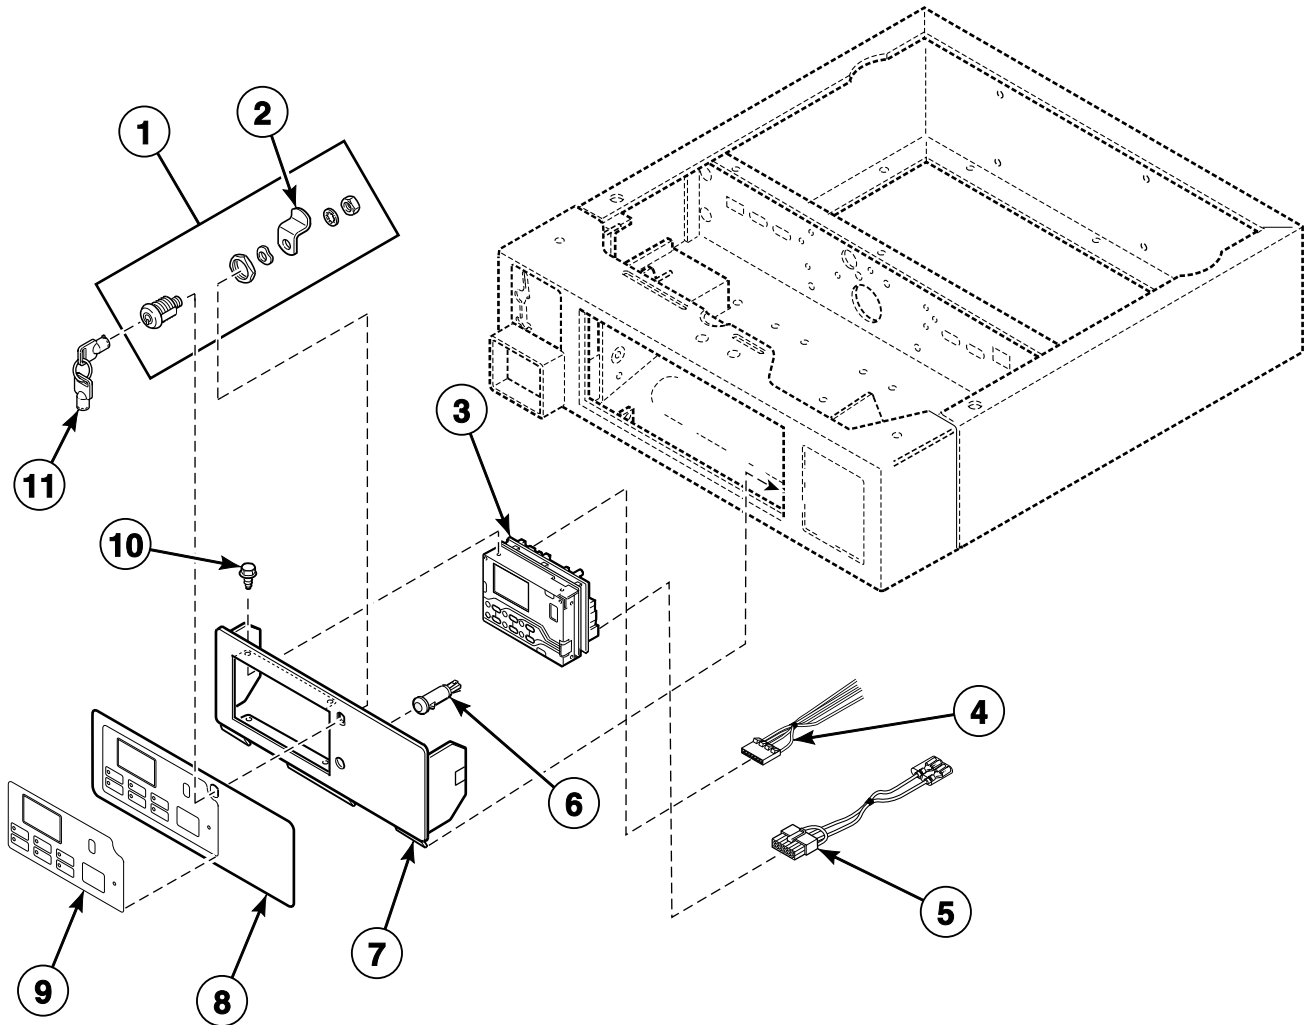

* Add Letter To Designate Color. L - Almond Q - Bisque W - White

Control Panel and Controls

FLW1689P_800167

Cabinet Top

FLW858P_800167

SWF 1 P2

© Copyright, Alliance Laundry Systems LLC – DO NOT COPY or TRANSMIT