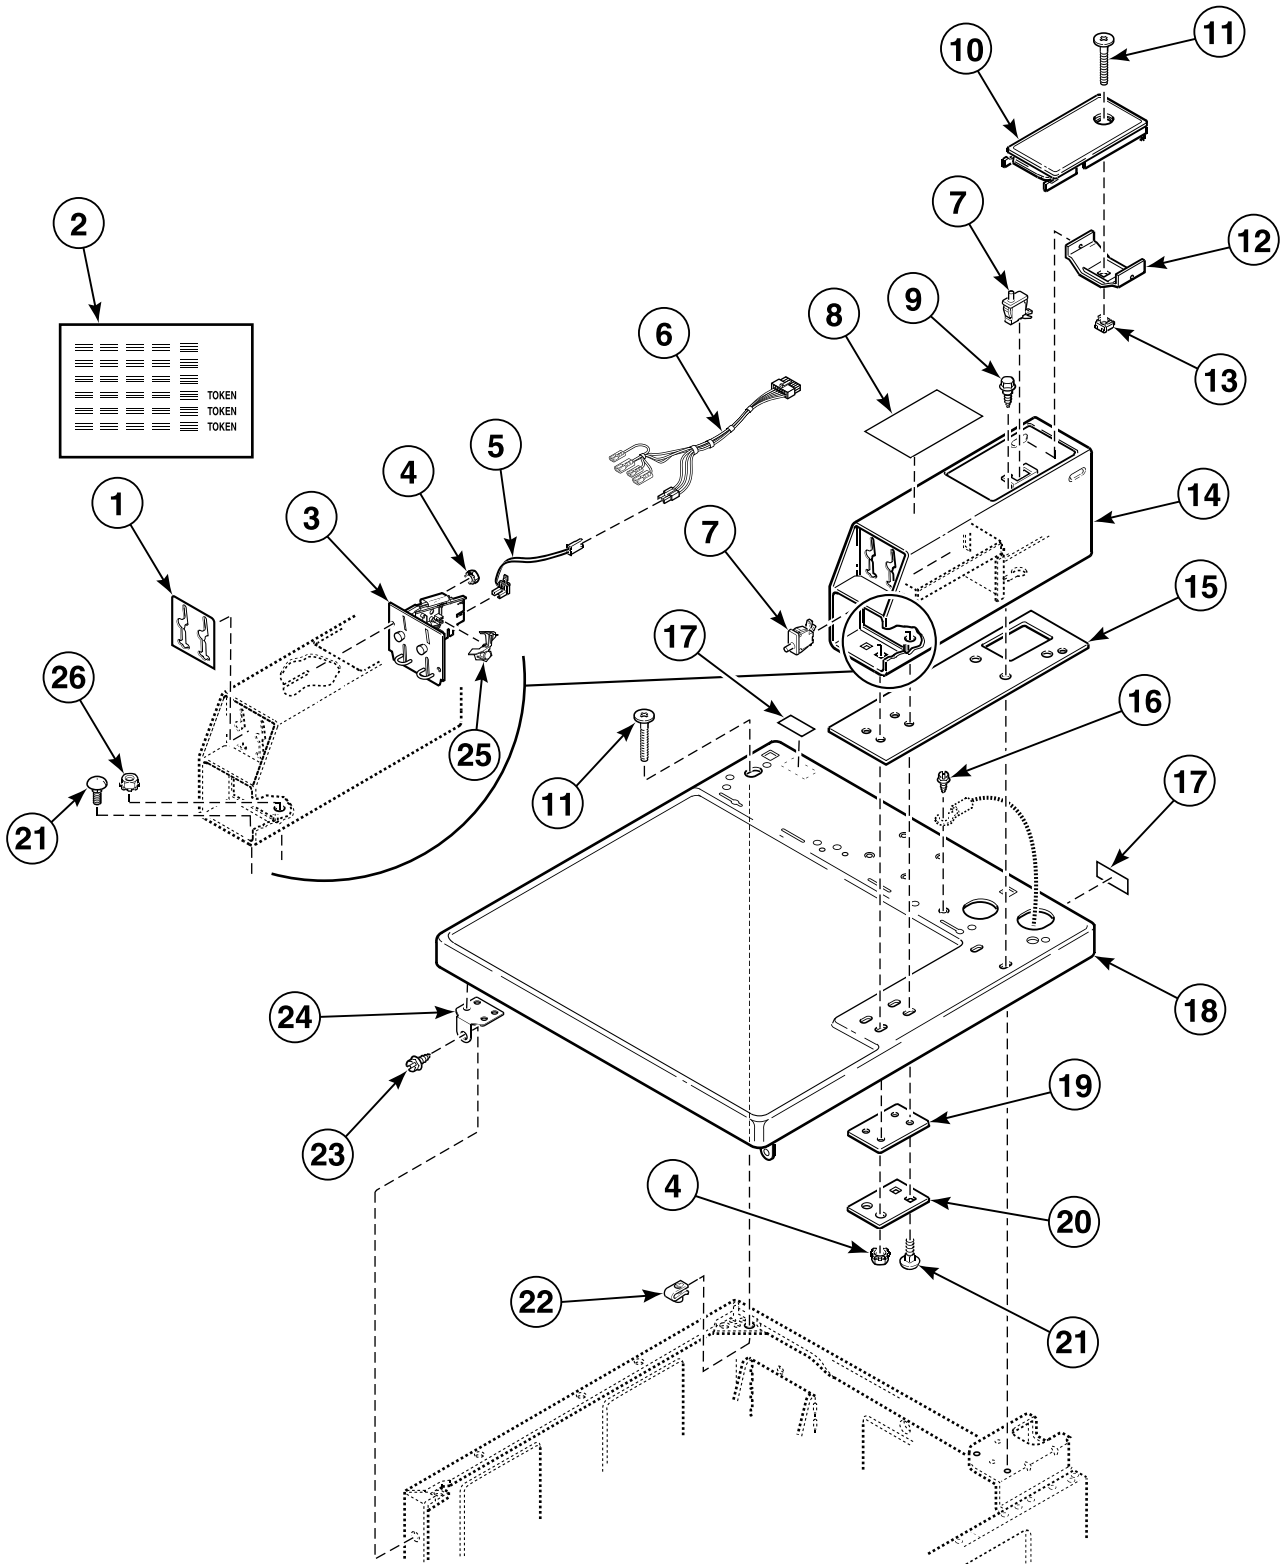

FLW1005P_801682

SWF 2 P7

© Copyright, Alliance Laundry Systems LLC – DO NOT COPY or TRANSMIT

SWF 2 P8

Coin Drop, Meter Case, Service Door and Cabinet Top

Models HWRR61*N1102, HWRRE1*N1102, HWRT61*N1102, HWRTE1*N1102,
HWRX61*N1102, HWRXE1*N1102 and HWRZ61*N1102