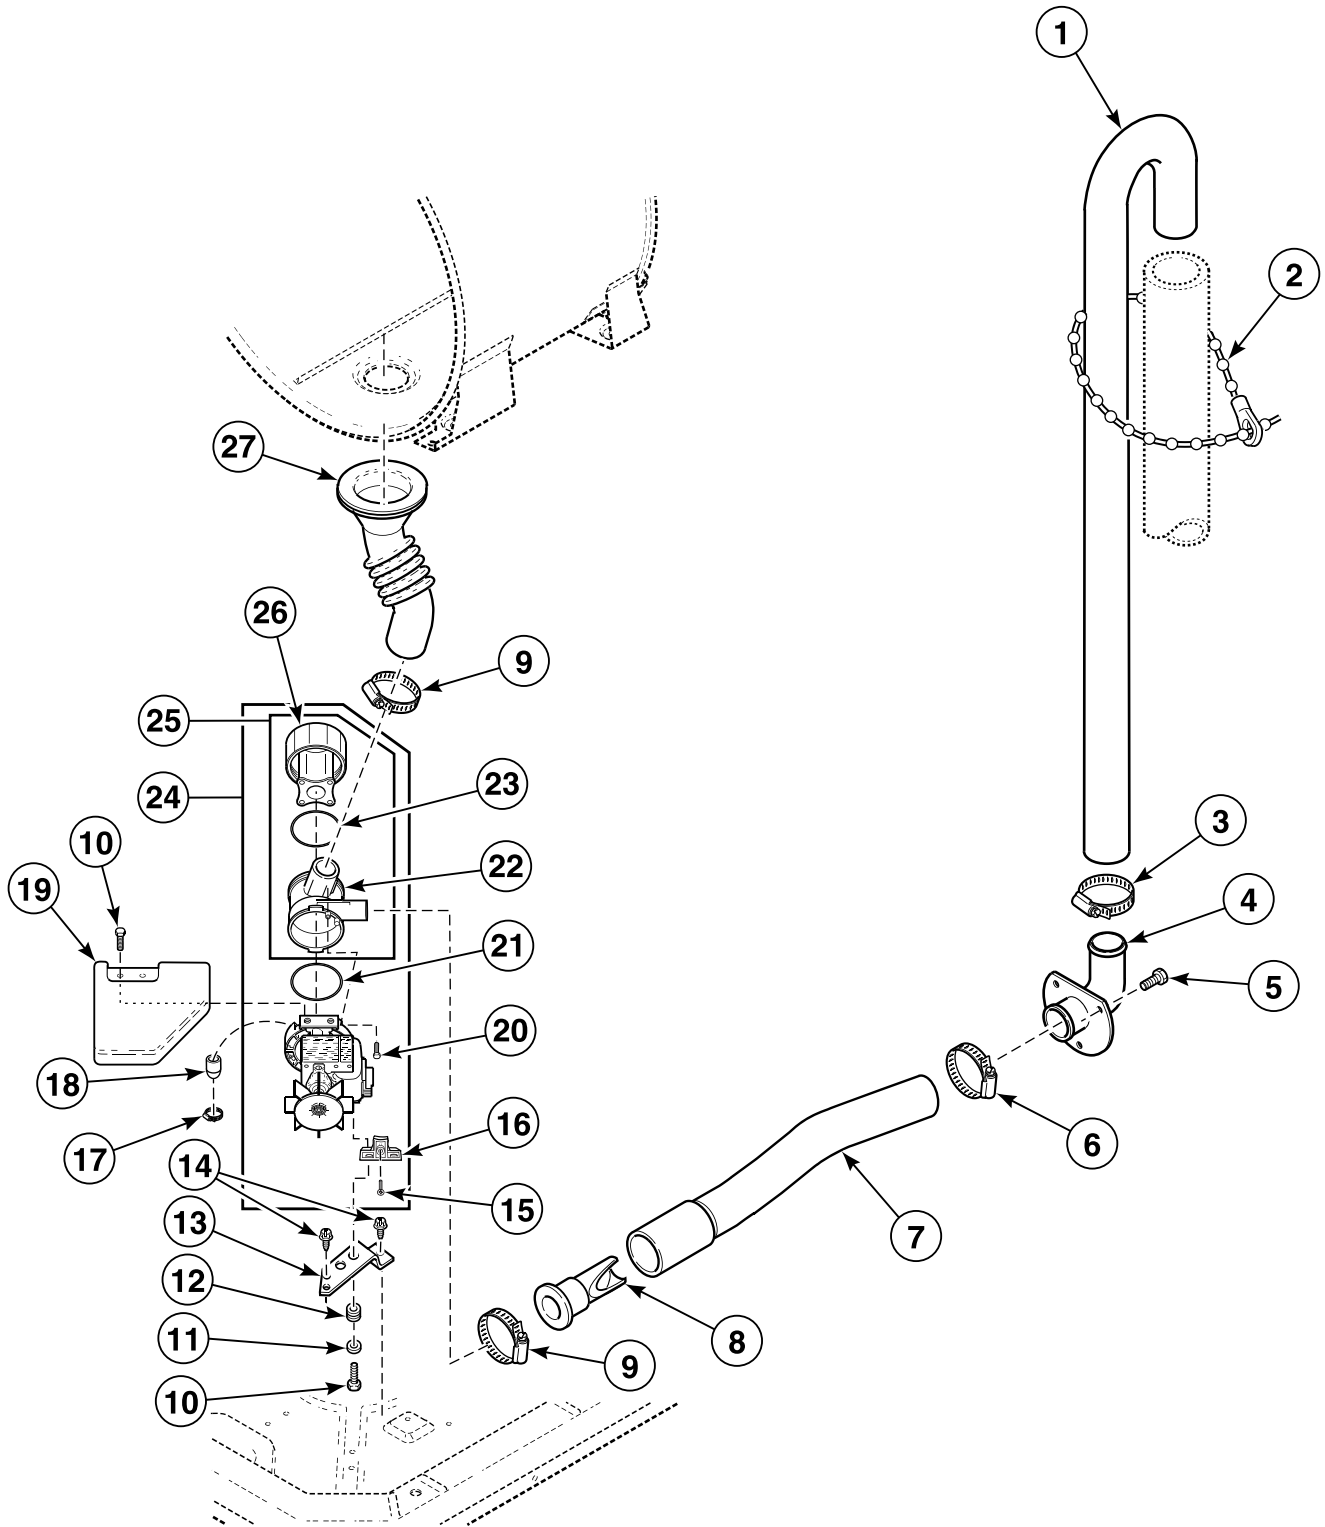

Hoses and Pump

All Models Except BWFLE5*N4000, BWFXE5*N4000, HWFT63*N1102, HWFY63*N1102, HWFY65*N4000, HWFZ63*N1102, HWR963*N1102, NWFL45*N4000, NWF65*N4000 and SWFX65*N4000

FLW917P_801682

SWF 2 P24