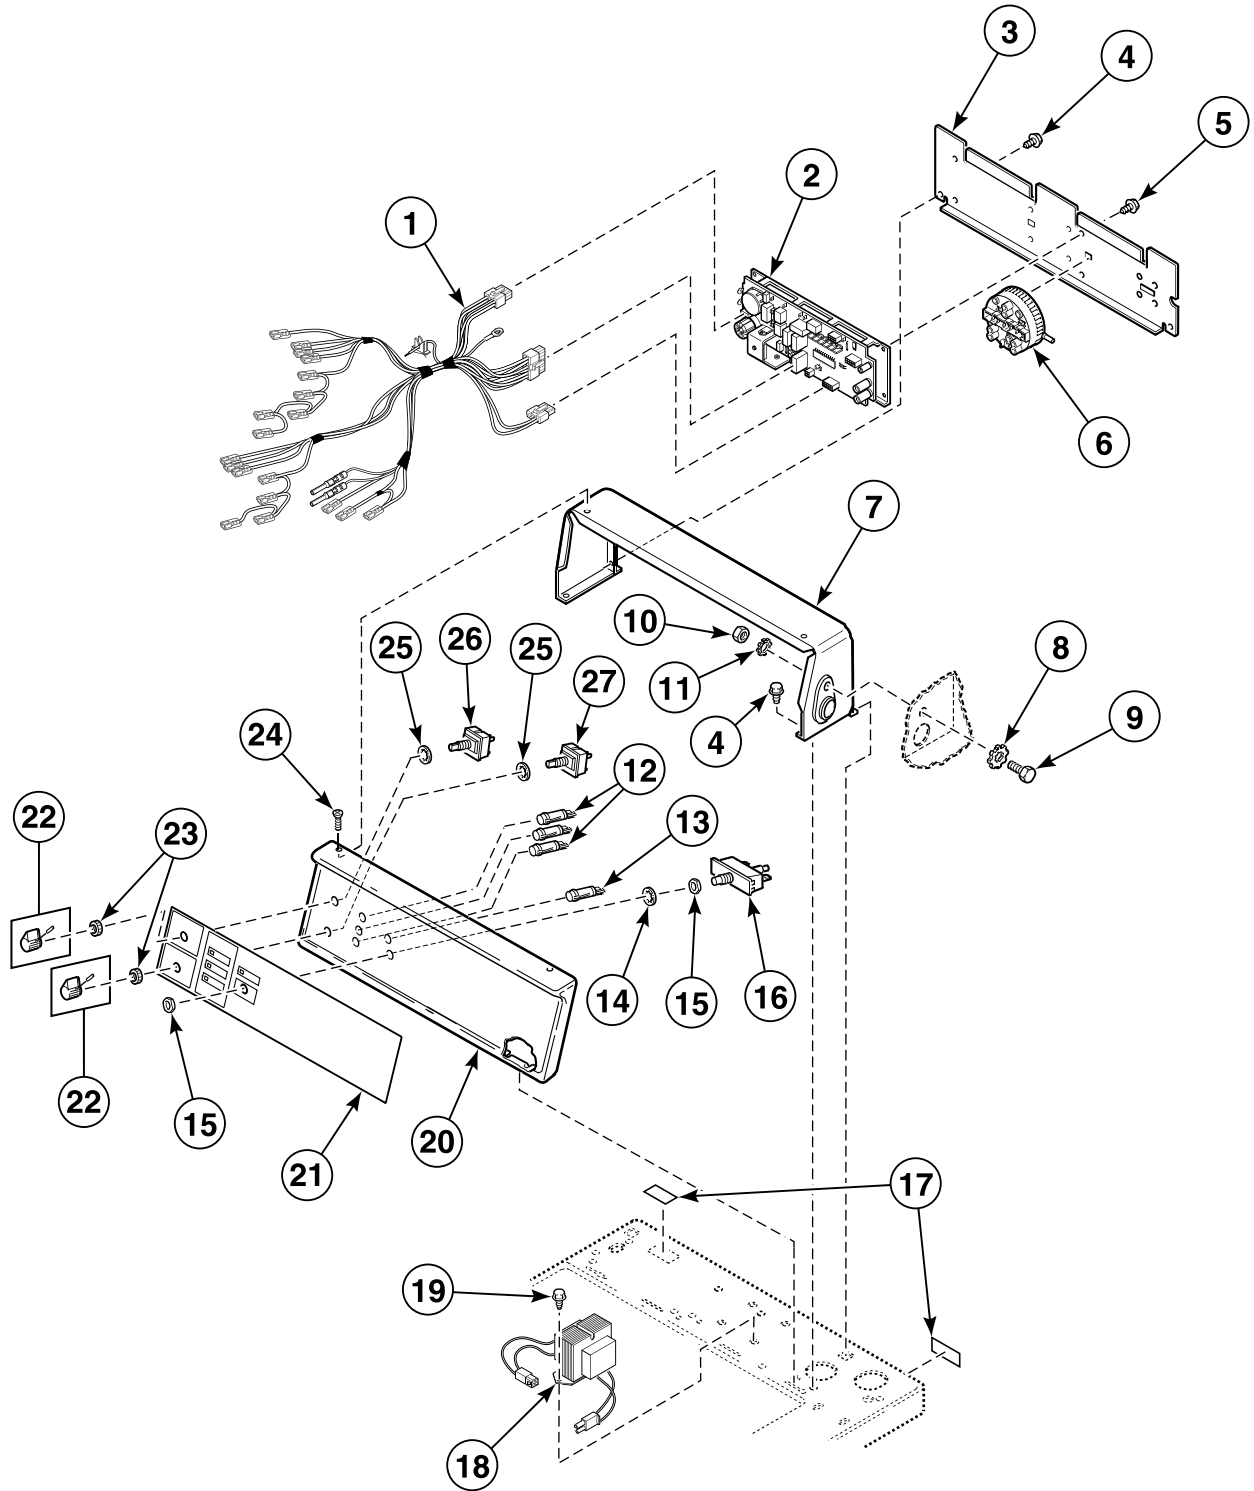

Models HWRR61*N1102, HWRRE1*N1102, HWRT61*N1102, HWRTE1*N1102,
HWRX61*N1102, HWRXE1*N1102 and HWRZ61*N1102

H117P_801682

Control Hood Security Kit

Models HWRR61*N1102, HWRRE1*N1102, HWRT61*N1102, HWRTE1*N1102,
HWRX61*N1102, HWRXE1*N1102 and HWRZ61*N1102

FLW963P_801682

SWF 2 P12

© Copyright, Alliance Laundry Systems LLC – DO NOT COPY or TRANSMIT

Control Panel, Control Hood and Controls (Drawing 2 of 3)

Models HWR961*N1102, HWR961*N1127 and HWR963*N1102

FLW900P_801682