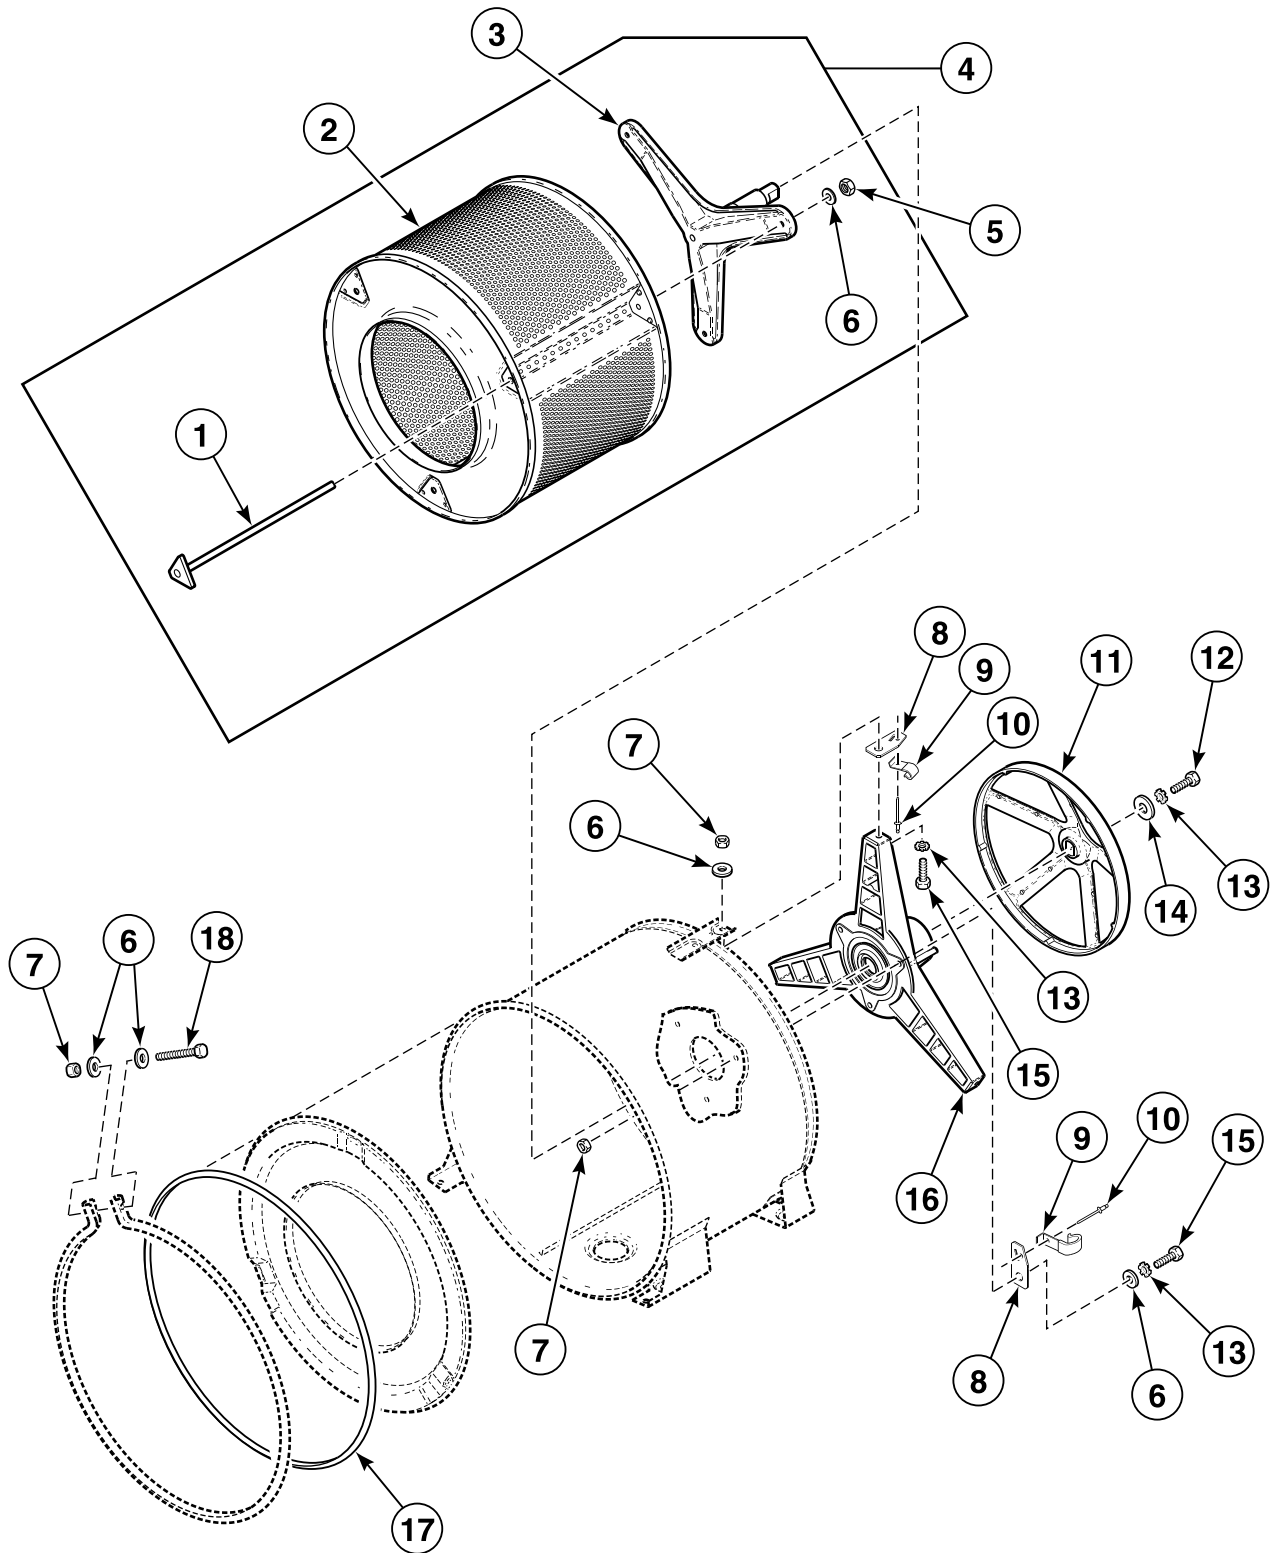

Inner Basket, Trunnion, Bearing Housing and Pulley

FLW865P_801682

SWF 2 P21

© Copyright, Alliance Laundry Systems LLC – DO NOT COPY or TRANSMIT