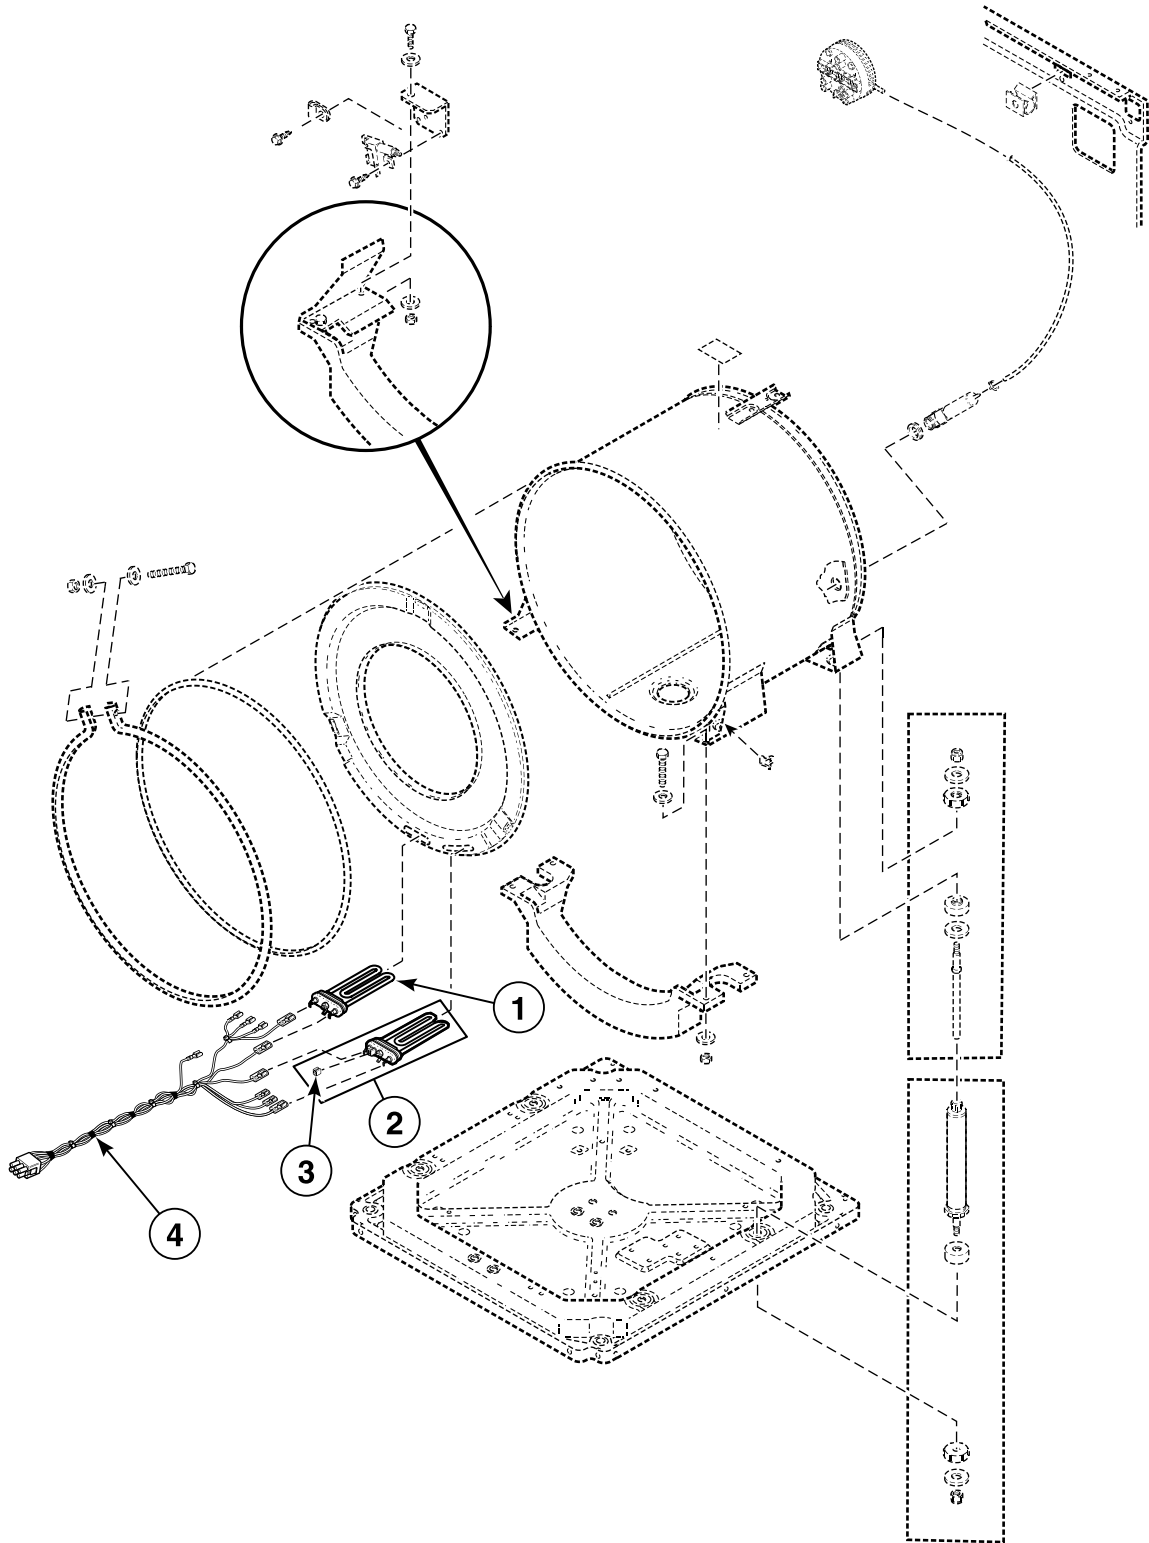

Outer Tub, Front and Clamp Ring

FLW913P_801682

SWF 2 P19

© Copyright, Alliance Laundry Systems LLC – DO NOT COPY or TRANSMIT

Heating Element

Models BWFLE4*N4000, BWFLE5*N4000, BWFXE4*N4000, BWFXE5*N4000, HWFX64*N4000, HWFY64*N4000, HWFY65*N4000, NWFL44*N4000, NWFL45*N4000, NWFL64*N4000, NWFX64*N4000, NWFX65*N4000, SWFX64*N4000, SWFX64*N98K5, SWFX65*N4000, SWFY64*N4000 and SWFY65*N4000