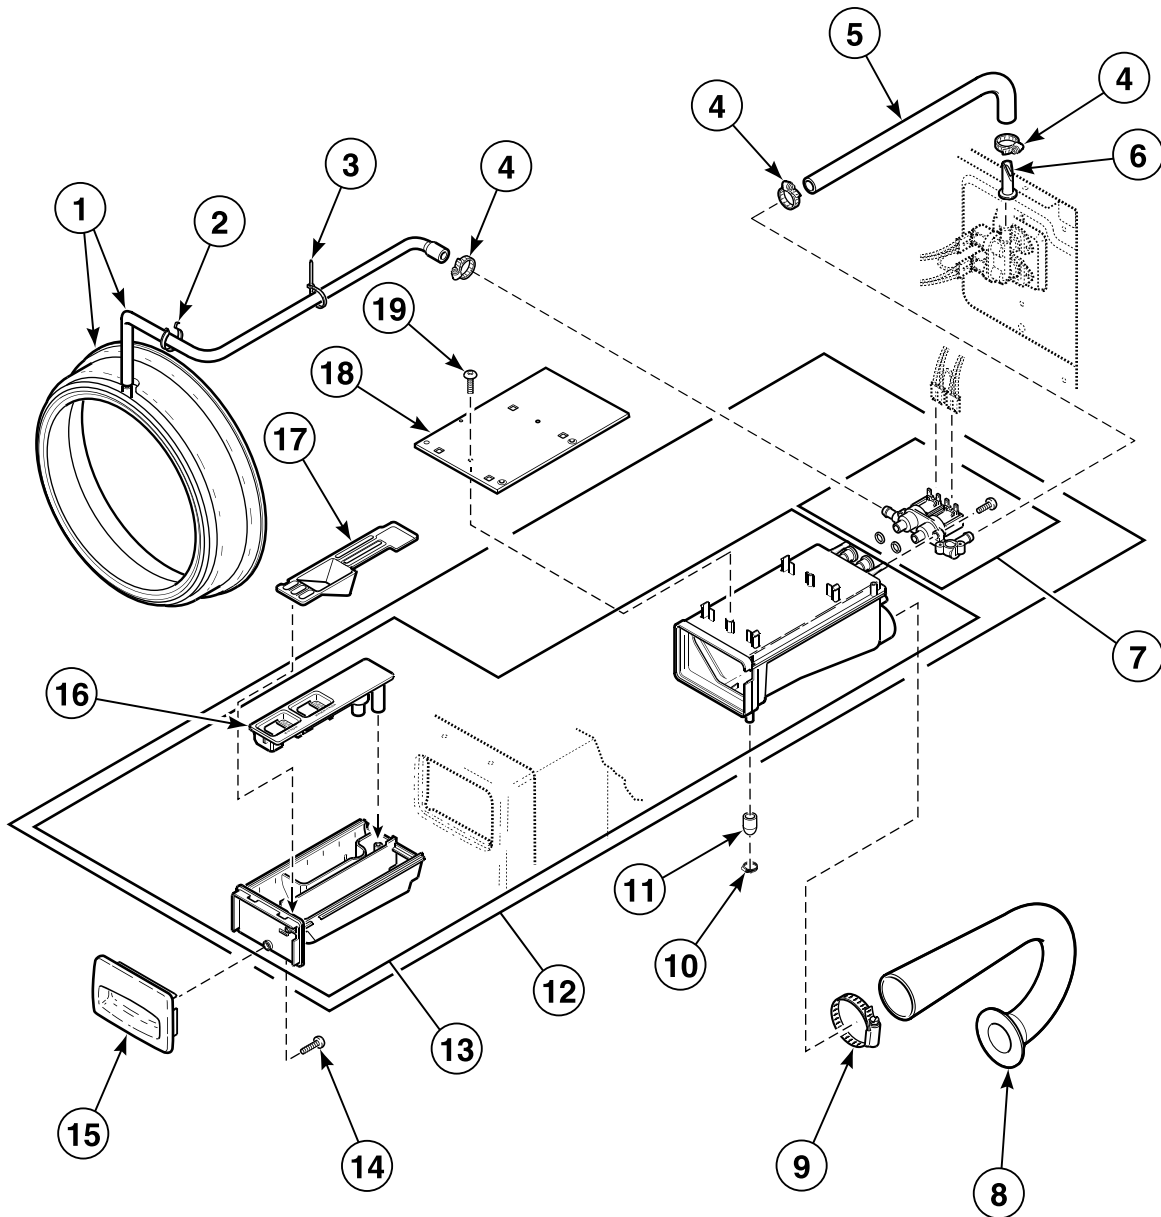

Dispenser Assembly

FLW820P_801682

SWF 2 P17

© Copyright, Alliance Laundry Systems LLC – DO NOT COPY or TRANSMIT