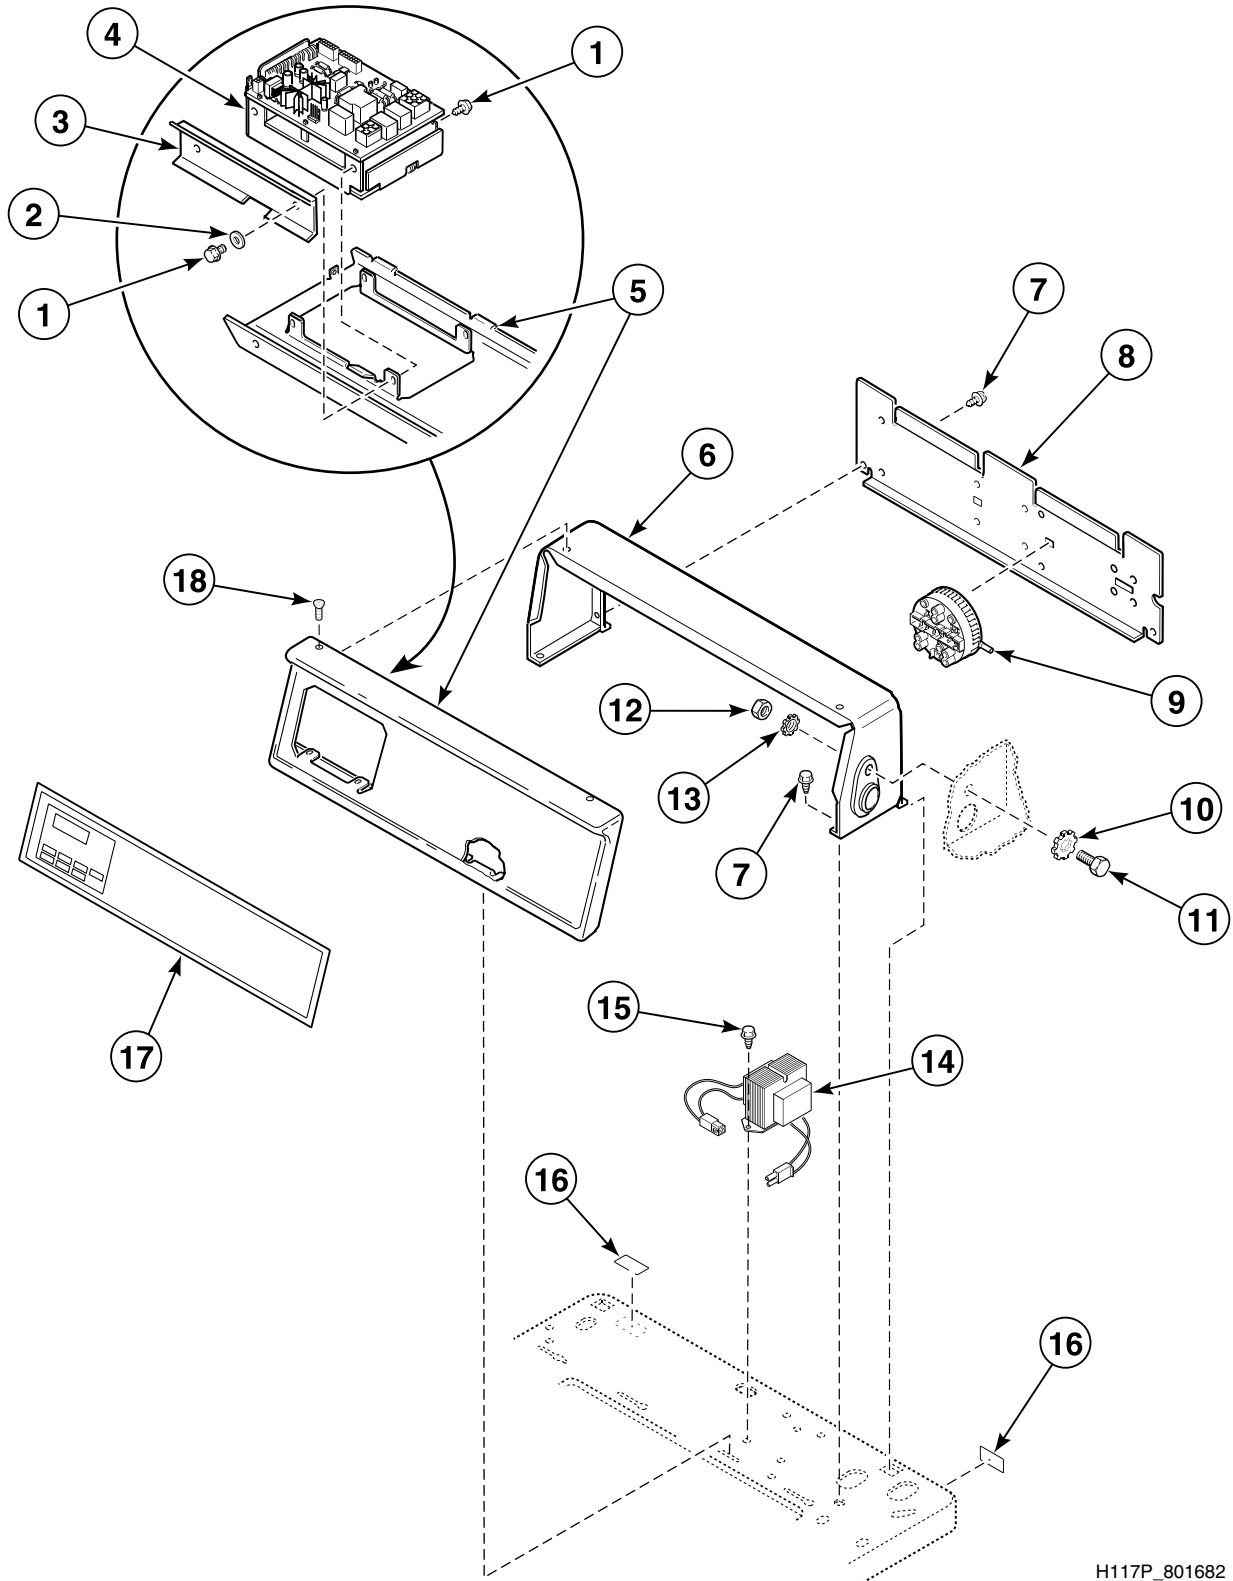

Control Panel, Control Hood and Controls (Drawing 1 of 3)

Models HWRR61*N1102, HWRRE1*N1102, HWRT61*N1102, HWRTE1*N1102,
HWRX61*N1102, HWRXE1*N1102 and HWRZ61*N1102

H117P_801682