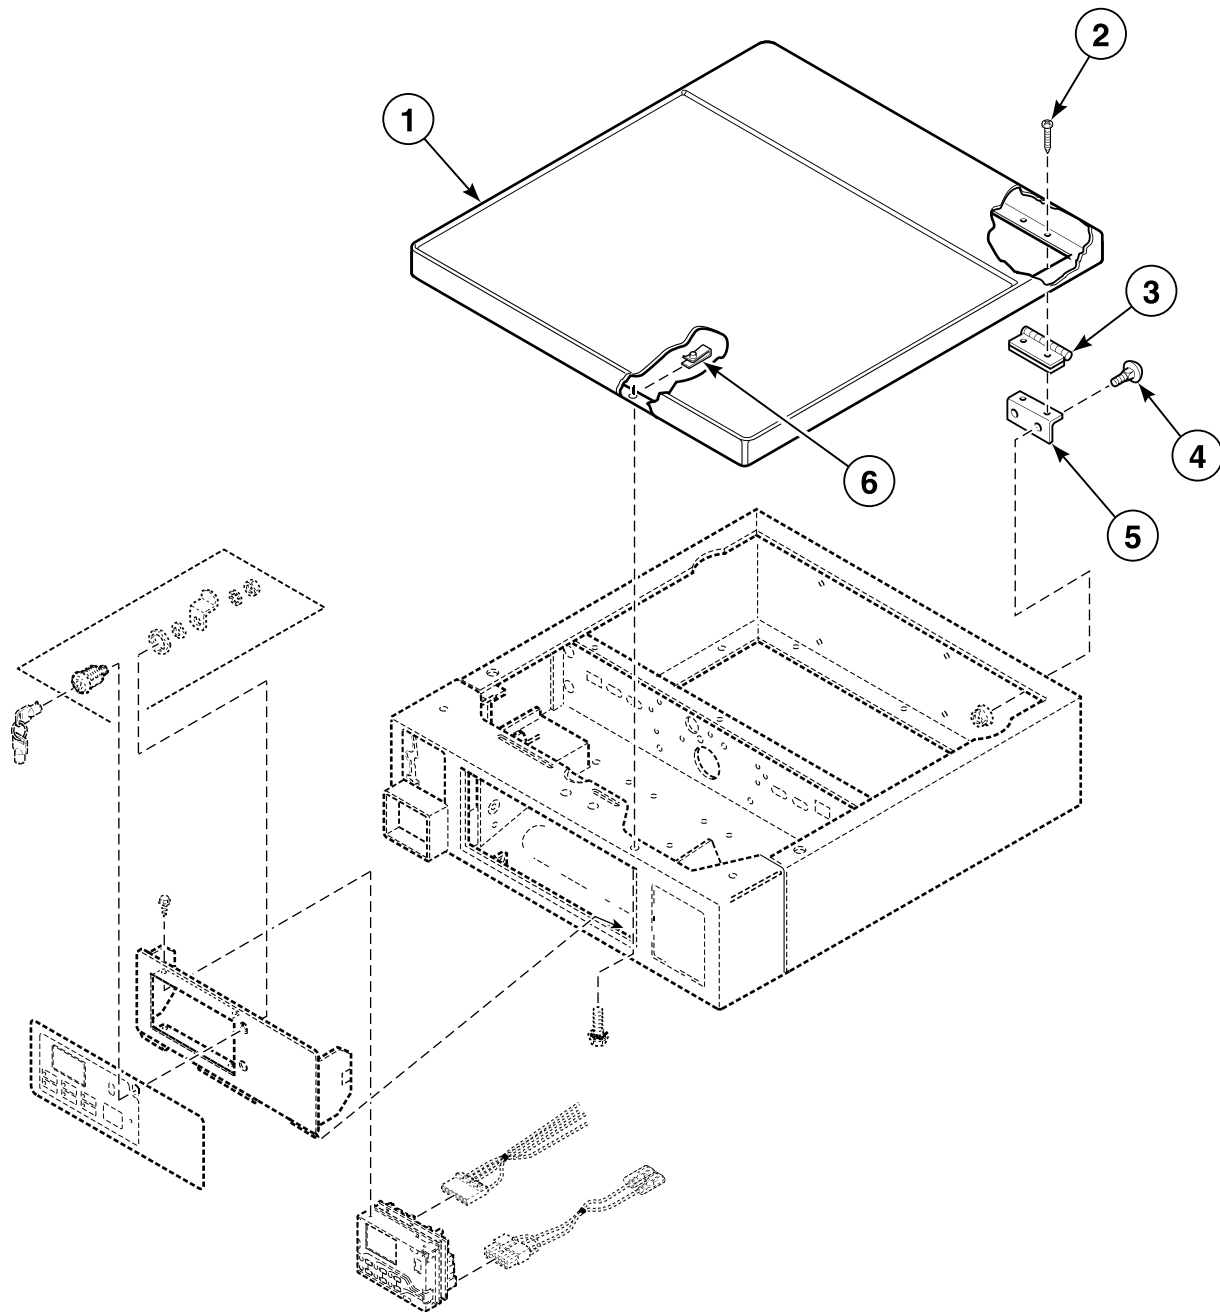

Top Assembly

Models BWFXE4*N4000, BWFXE5*N4000, HWFB61*N1102, HWFF61*N1102, HWFR61*N1102, HWFT61*N1102, HWFT63*N1102, HWFX61*N1102, HWFX61*N1127, HWFX64*N4000, HWFY61*N1102, HWFY63*N1102, HWFY64*N4000, HWFY65*N4000, HWFZ61*N1102, HWFZ63*N1102, NWF64*N4000, NWF65*N4000, SWFA61*N3000, SWFA61*N3050, SWFA61*N3069, SWFA61*N3300, SWFF61*N3050, SWFX61*N1127, SWFX61*N3000, SWFX61*N3020, SWFX61*N3050, SWFX61*N3300, SWFX64*N4000, SWFX64*N98K5, SWFX65*N4000, SWFY64*N4000 and SWFY65*N4000

FLW1032PA_801682