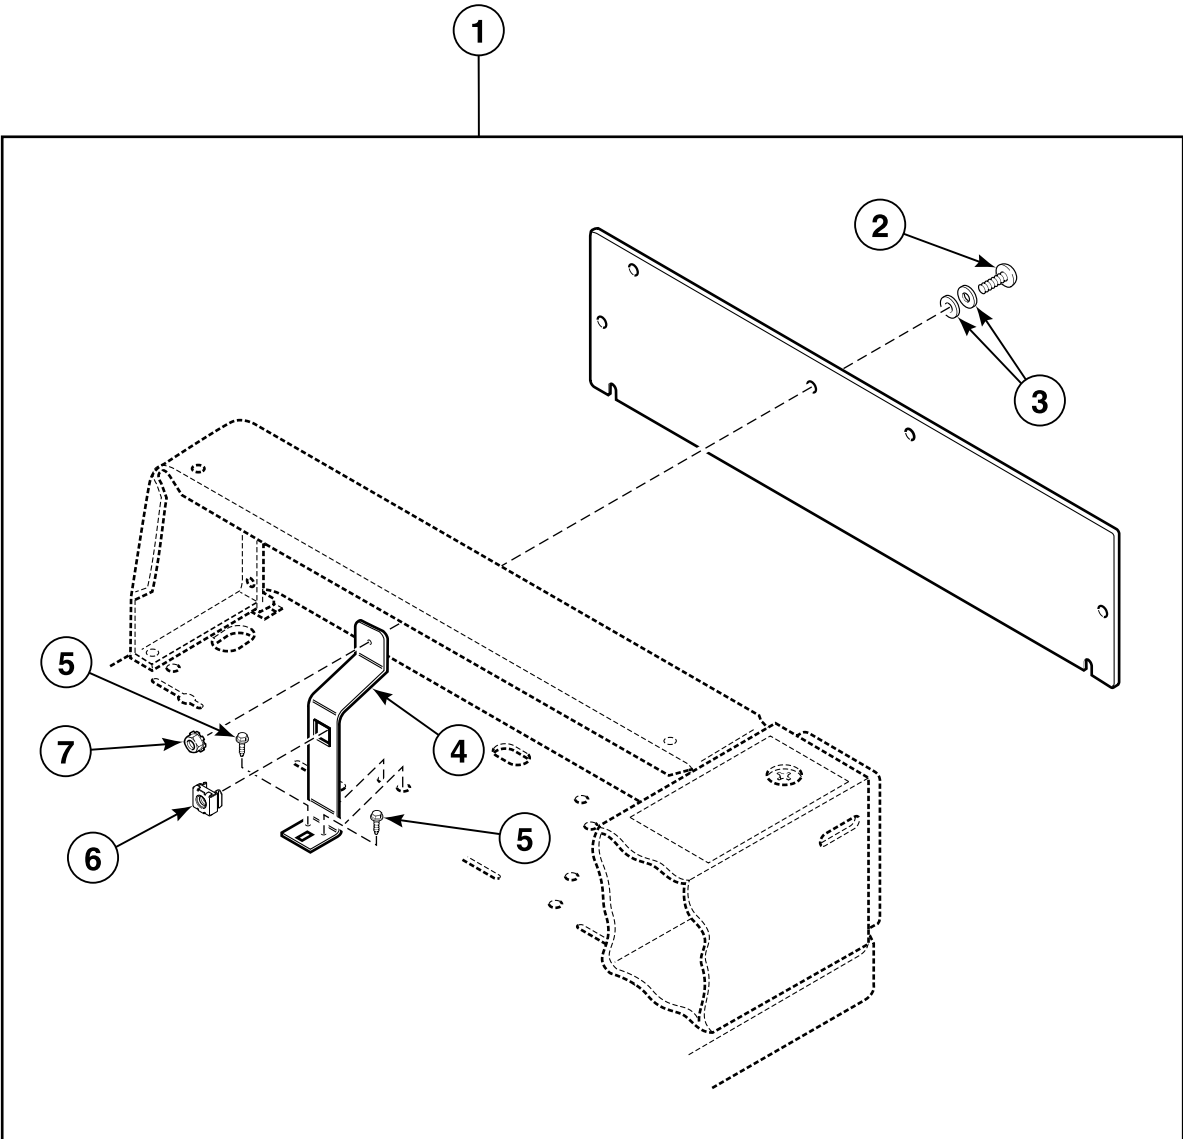

Control Hood Security Kit

Models HWRR61*N1102, HWRRE1*N1102, HWRT61*N1102, HWRTE1*N1102,
HWRX61*N1102, HWRXE1*N1102 and HWRZ61*N1102

FLW963P_801682

SWF 2 P12

© Copyright, Alliance Laundry Systems LLC – DO NOT COPY or TRANSMIT