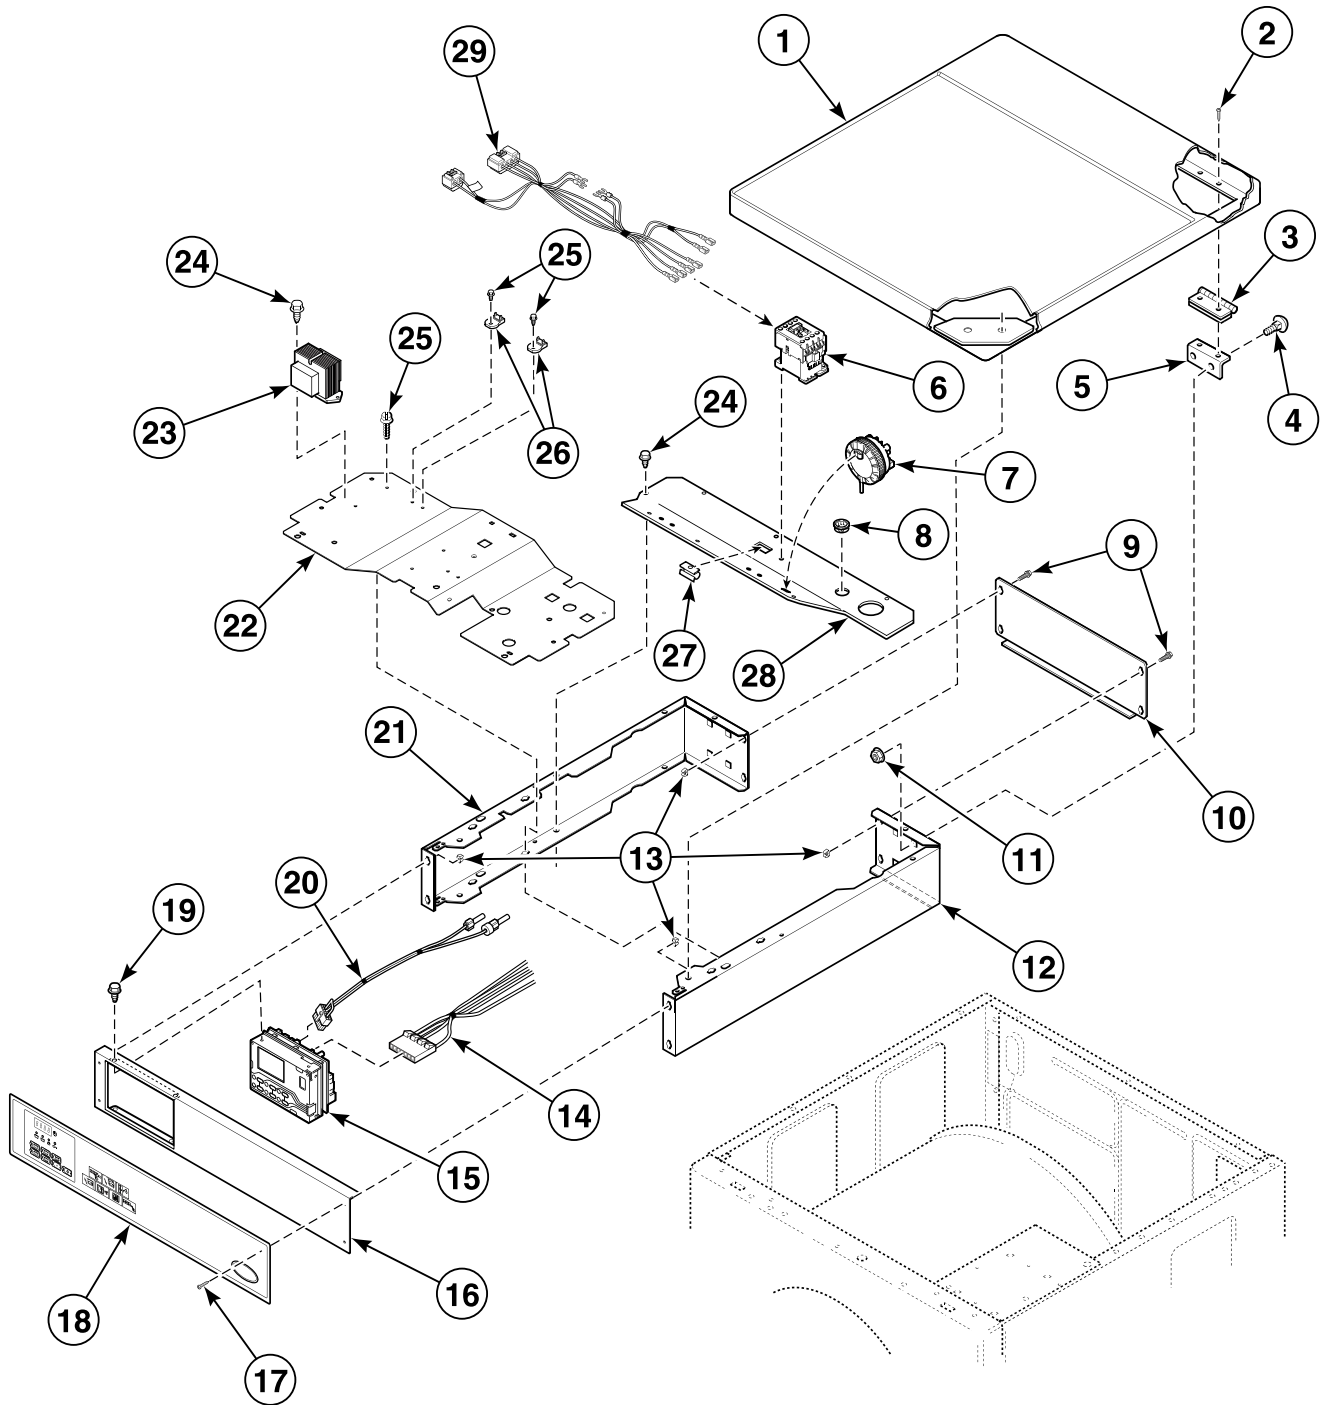

Control Cabinet and Controls

Models BWFL4*N4000, BWFL5*N4000, NWFL44*N4000, NWFL45*N4000 and NWFL64*N4000

FLW1033P_801682